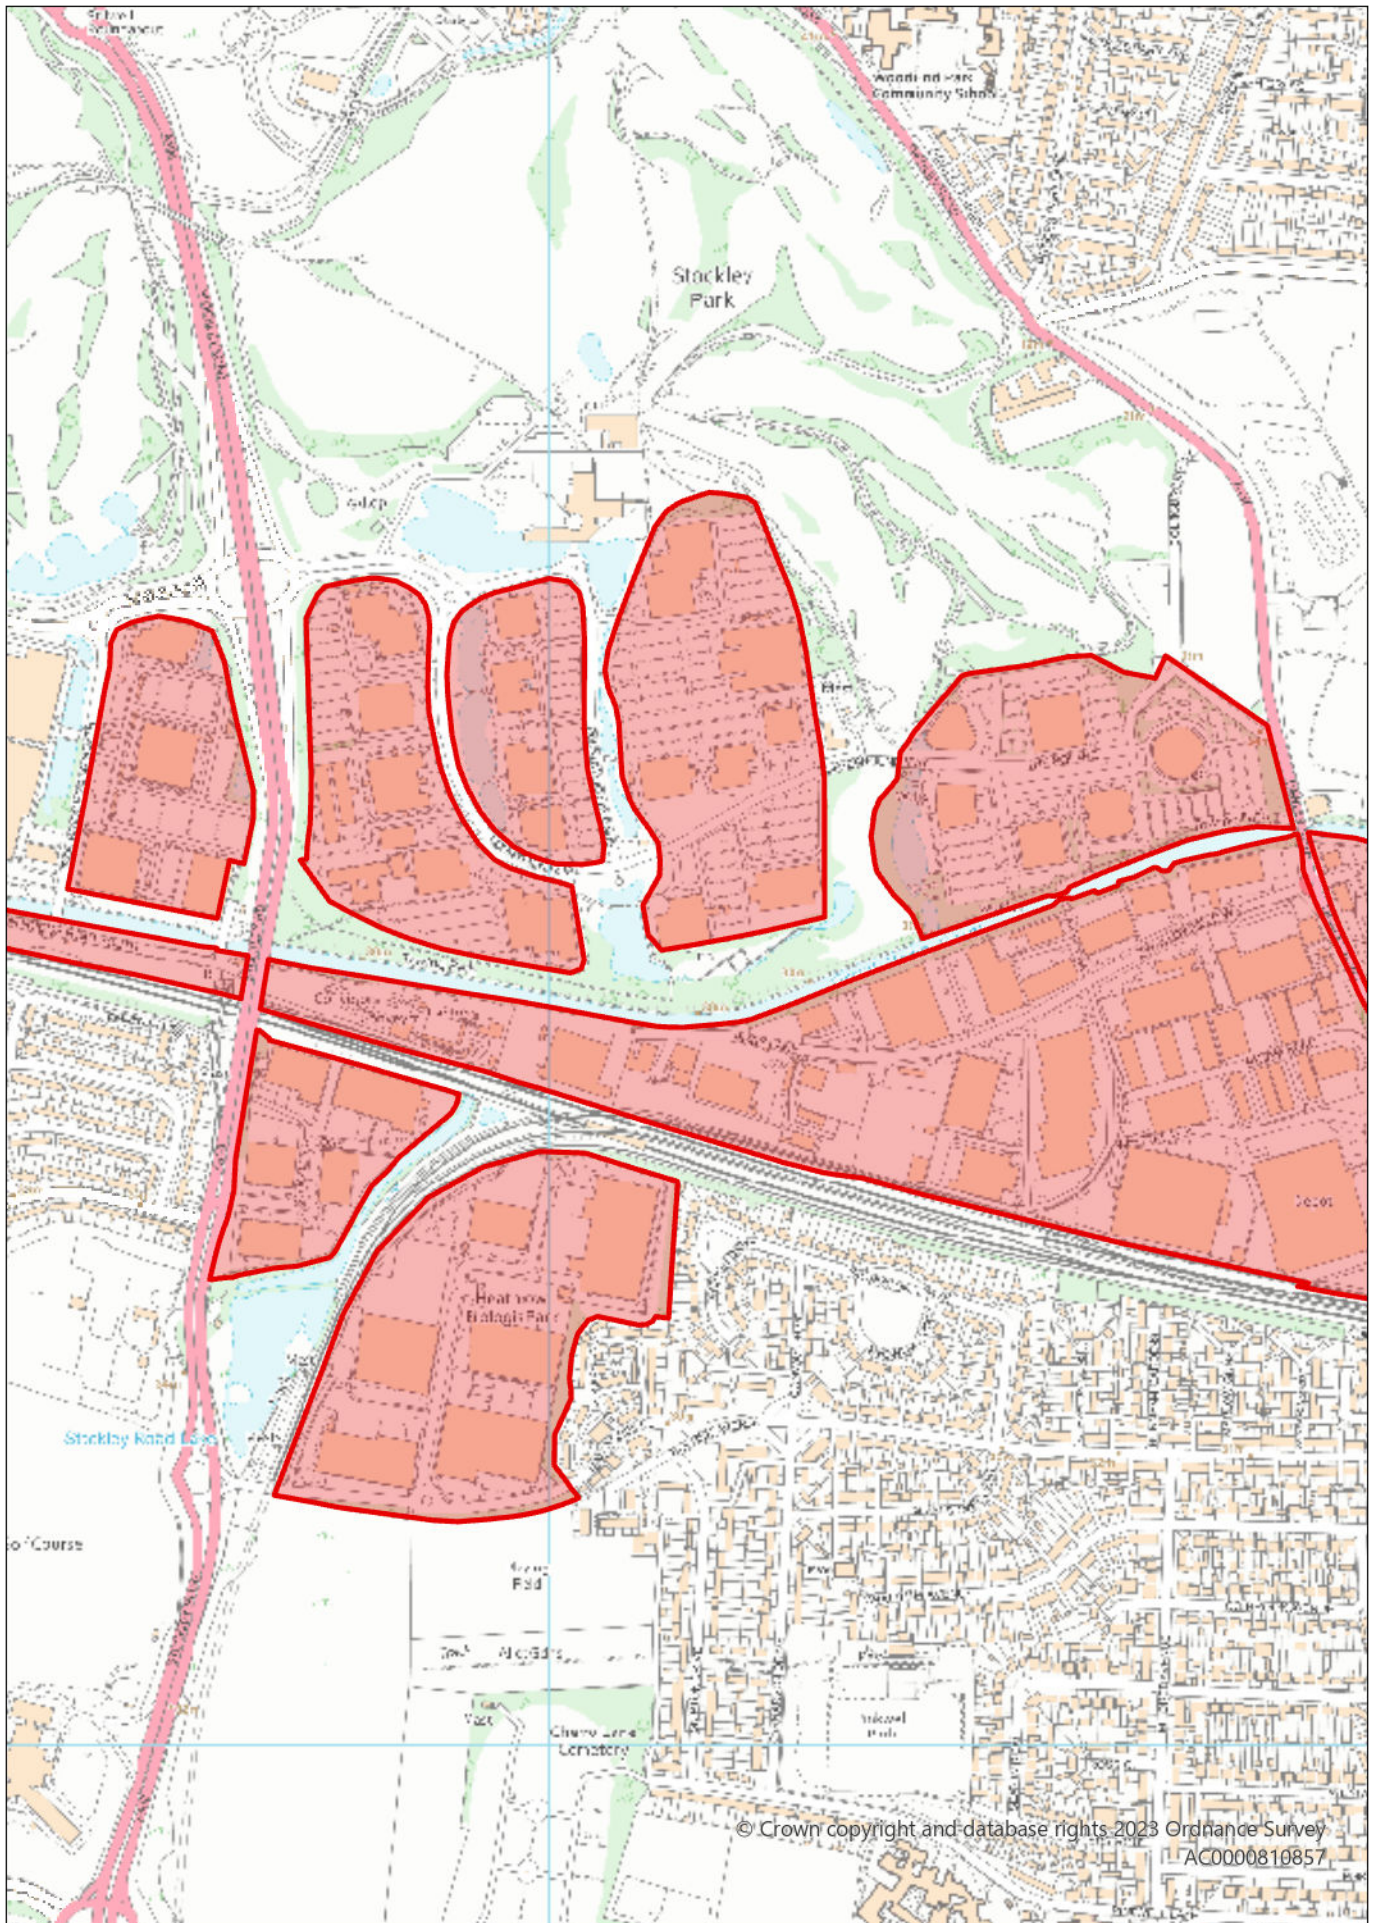

© Crown copyright and database rights 2023 Ordnance Survey
AC0000810857

Summerhouse Lane and Salamander Quay
Locally Significant Employment Locations

 Article 4 Direction Class AA
and AB

Braintree Road Industrial Area Locally Significant Industrial Site and
Odyssey Business Park Locally Significant Employment Location

Uxbridge Industrial Estate Strategic Industrial Location

 Article 4 Direction Class AA and AB

Packet Boat Lane, Cowley - Locally Significant Industrial Site

 Article 4 Direction Class AA and AB

Hayes Industrial Estate Strategic Industrial Location - Part 1

 Article 4 Direction Class AA
and AB

Hayes Industrial Estate Strategic Industrial Location - Part 2 and Stockley Park Priority Employment Location

 Article 4 Direction Class AA and AB

Hayes Industrial Estate Strategic Industrial Location - Part 3