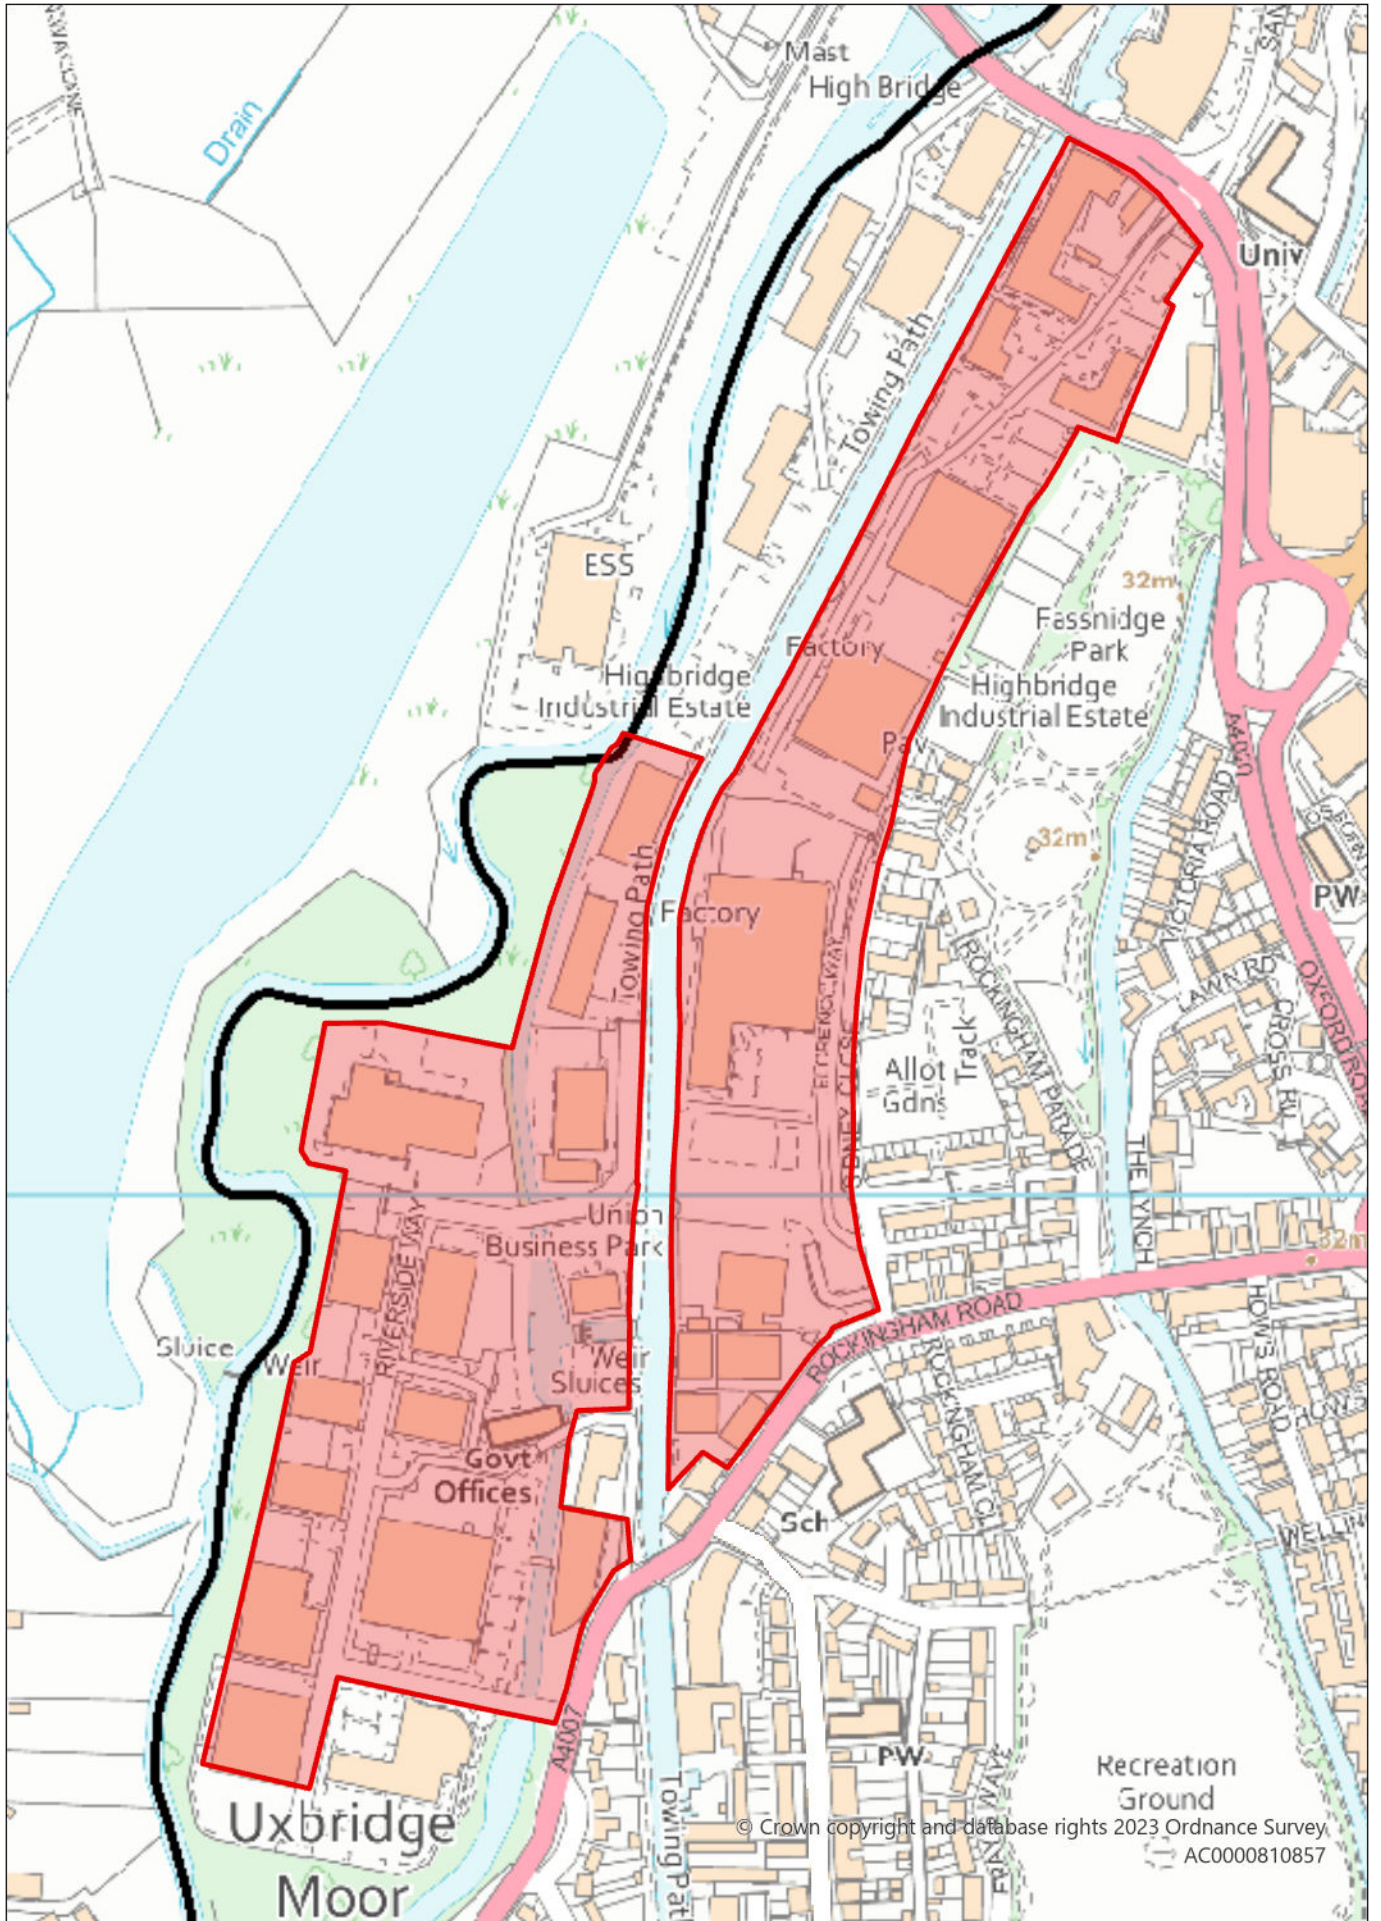

© Crown copyright and database rights 2023 Ordnance Survey
AC0000810857

Summerhouse Lane and Salamander Quay
Locally Significant Employment Locations

 Article 4 Direction Class AA
and AB

Braintree Road Industrial Area Locally Significant Industrial Site and
Odyssey Business Park Locally Significant Employment Location

 Article 4 Direction Class AA
and AB

Stonefield Way Industrial Estate Strategic Industrial Location

 Article 4 Direction Class AA and AB

North Uxbridge Industrial Estate Strategic Industrial Location

 Article 4 Direction Class AA and AB

Uxbridge Industrial Estate Strategic Industrial Location

 Article 4 Direction Class AA and AB

Packet Boat Lane, Cowley - Locally Significant Industrial Site

 Article 4 Direction Class AA and AB

Hayes Industrial Estate Strategic Industrial Location - Part 1