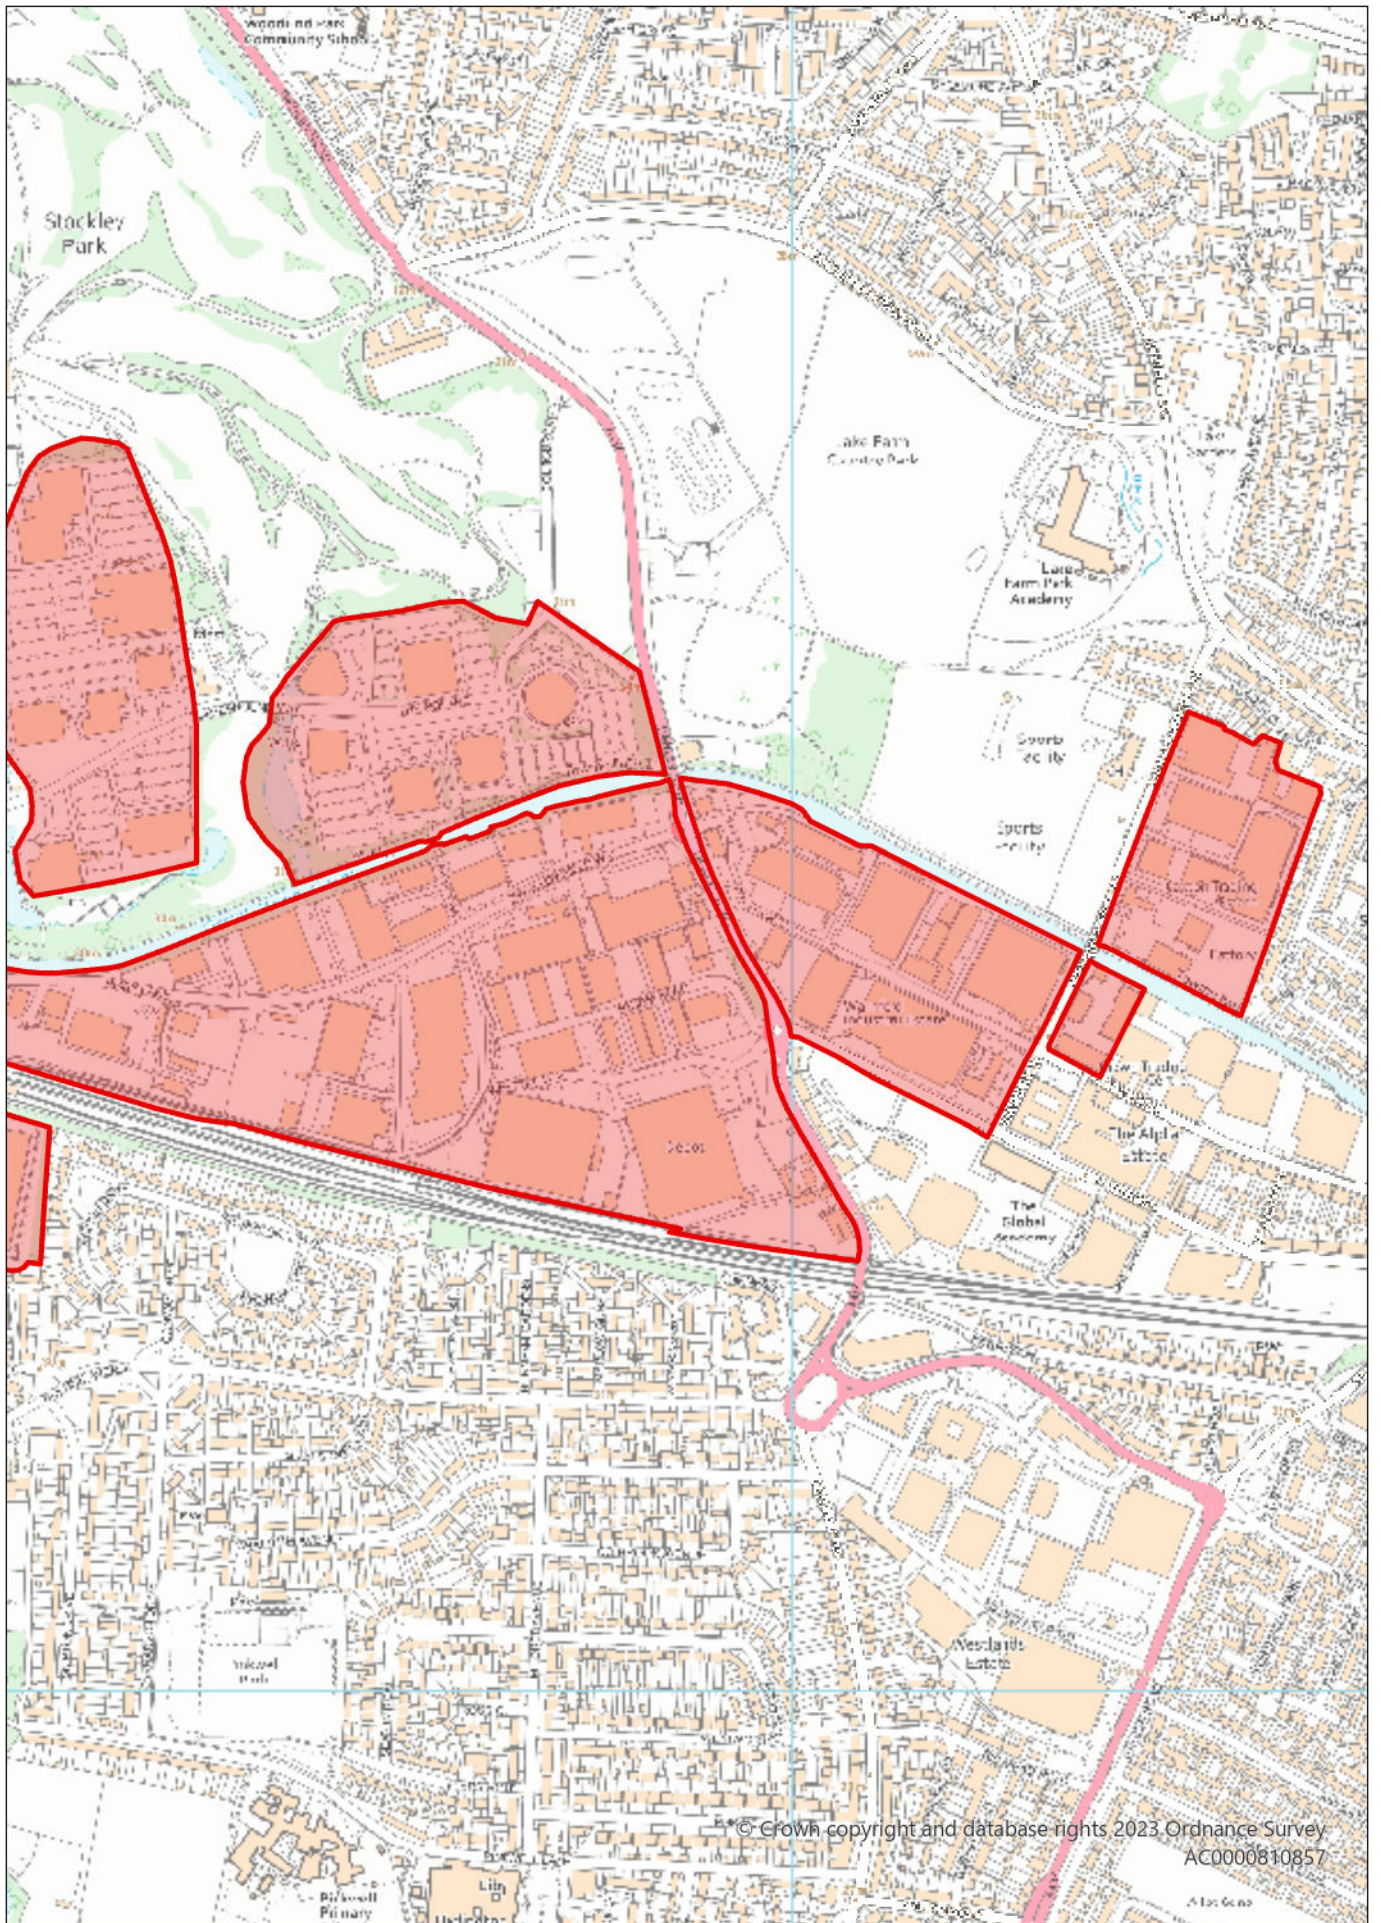

Hayes Industrial Estate Strategic Industrial Location - Part 3

Article 4 Direction Class AA and AB