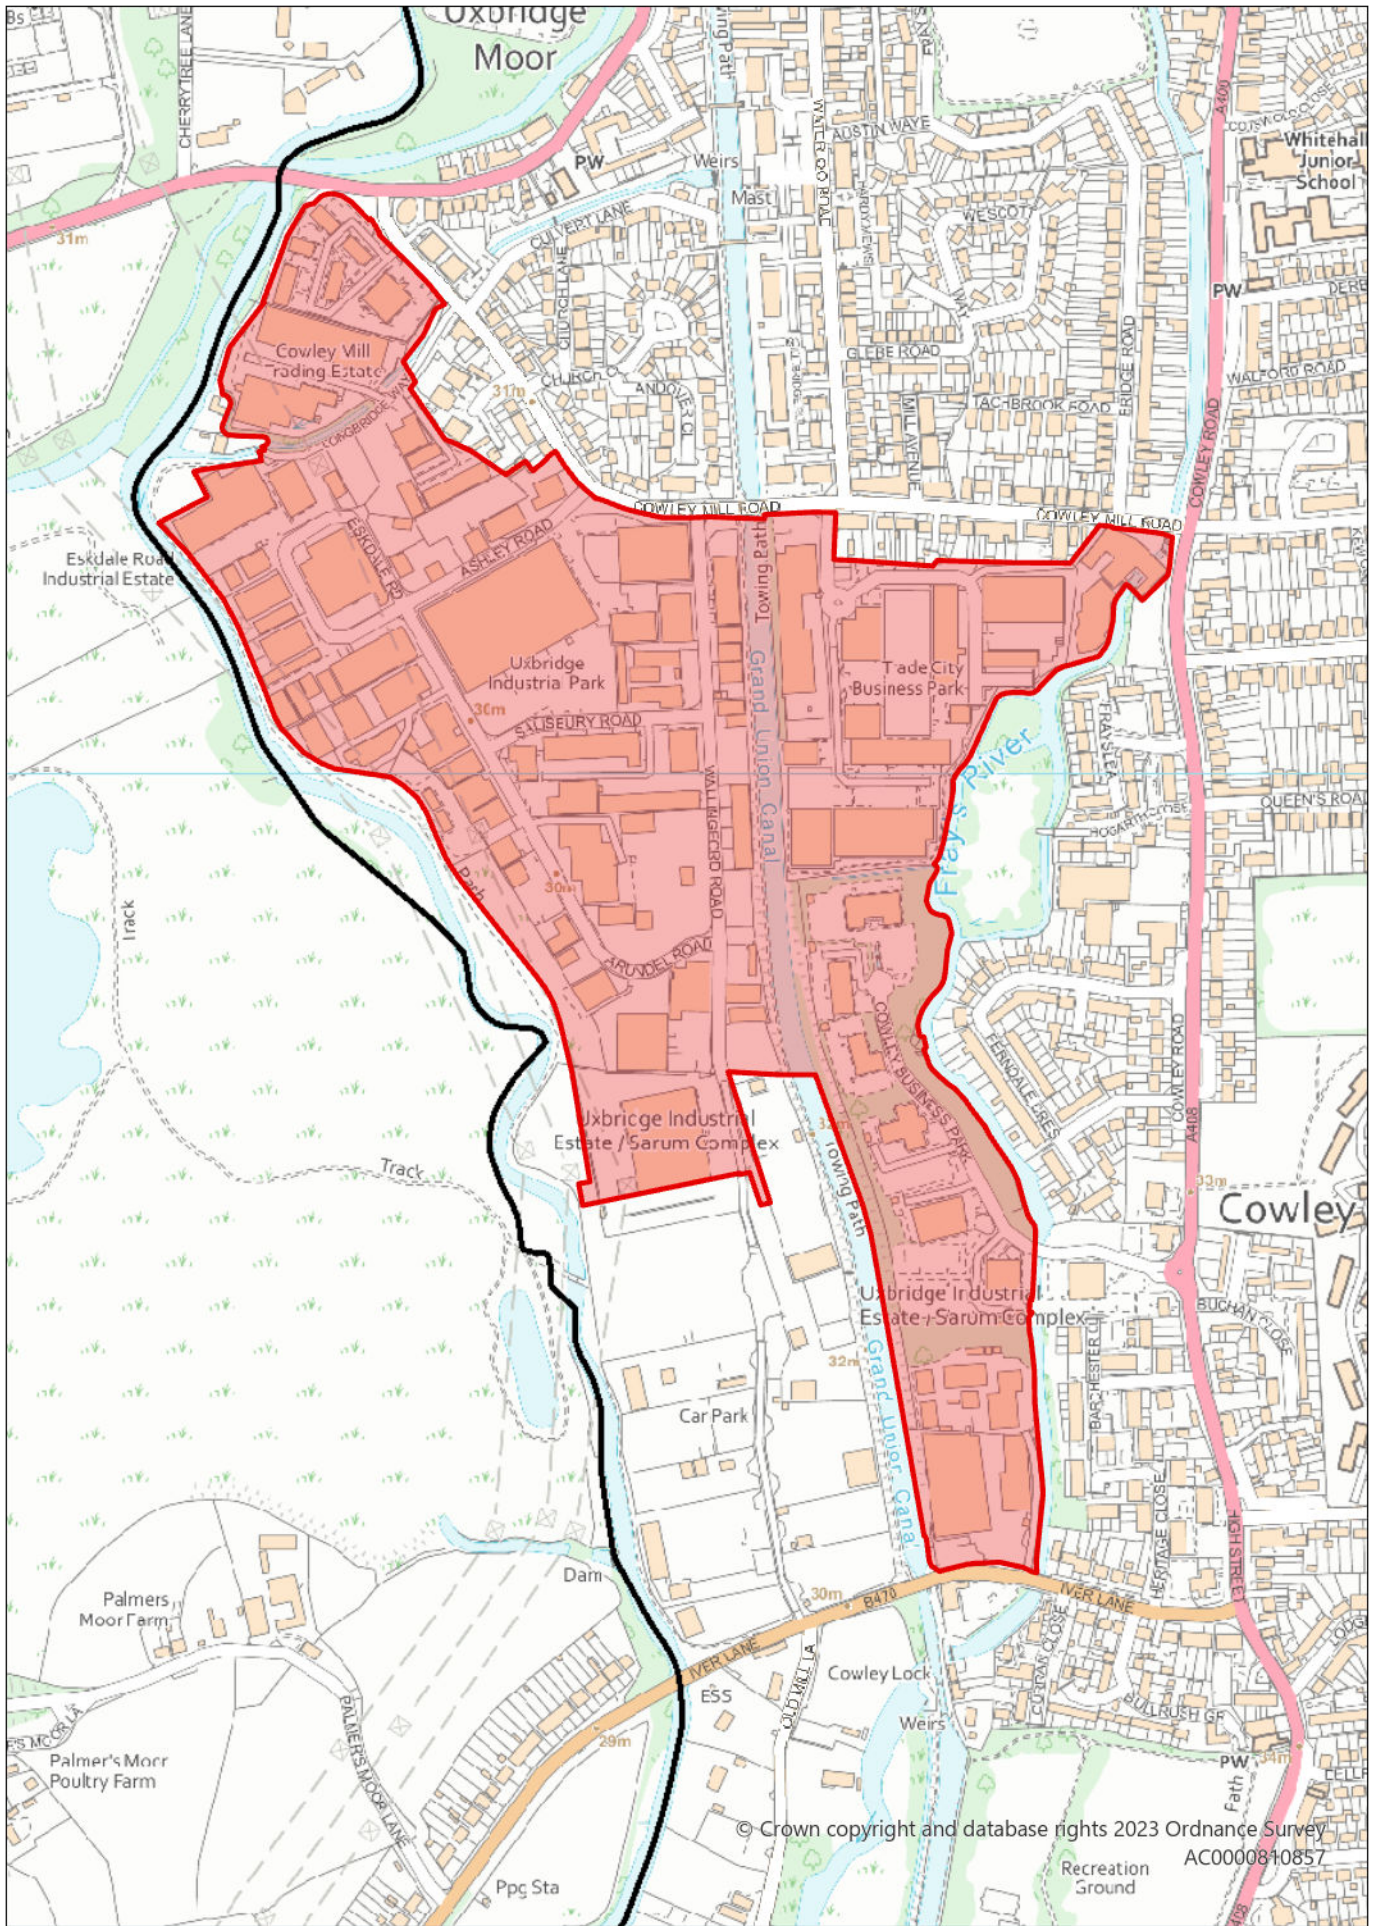

© Crown copyright and database rights 2023 Ordnance Survey
AC0000810857

Summerhouse Lane and Salamander Quay
Locally Significant Employment Locations

 Article 4 Direction Class AA
and AB

Braintree Road Industrial Area Locally Significant Industrial Site and
Odyssey Business Park Locally Significant Employment Location

 Article 4 Direction Class AA
and AB

Stonefield Way Industrial Estate Strategic Industrial Location

 Article 4 Direction Class AA and AB

North Uxbridge Industrial Estate Strategic Industrial Location

 Article 4 Direction Class AA and AB

Uxbridge Industrial Estate Strategic Industrial Location

 Article 4 Direction Class AA and AB

Packet Boat Lane, Cowley - Locally Significant Industrial Site

 Article 4 Direction Class AA and AB

Hayes Industrial Estate Strategic Industrial Location - Part 1