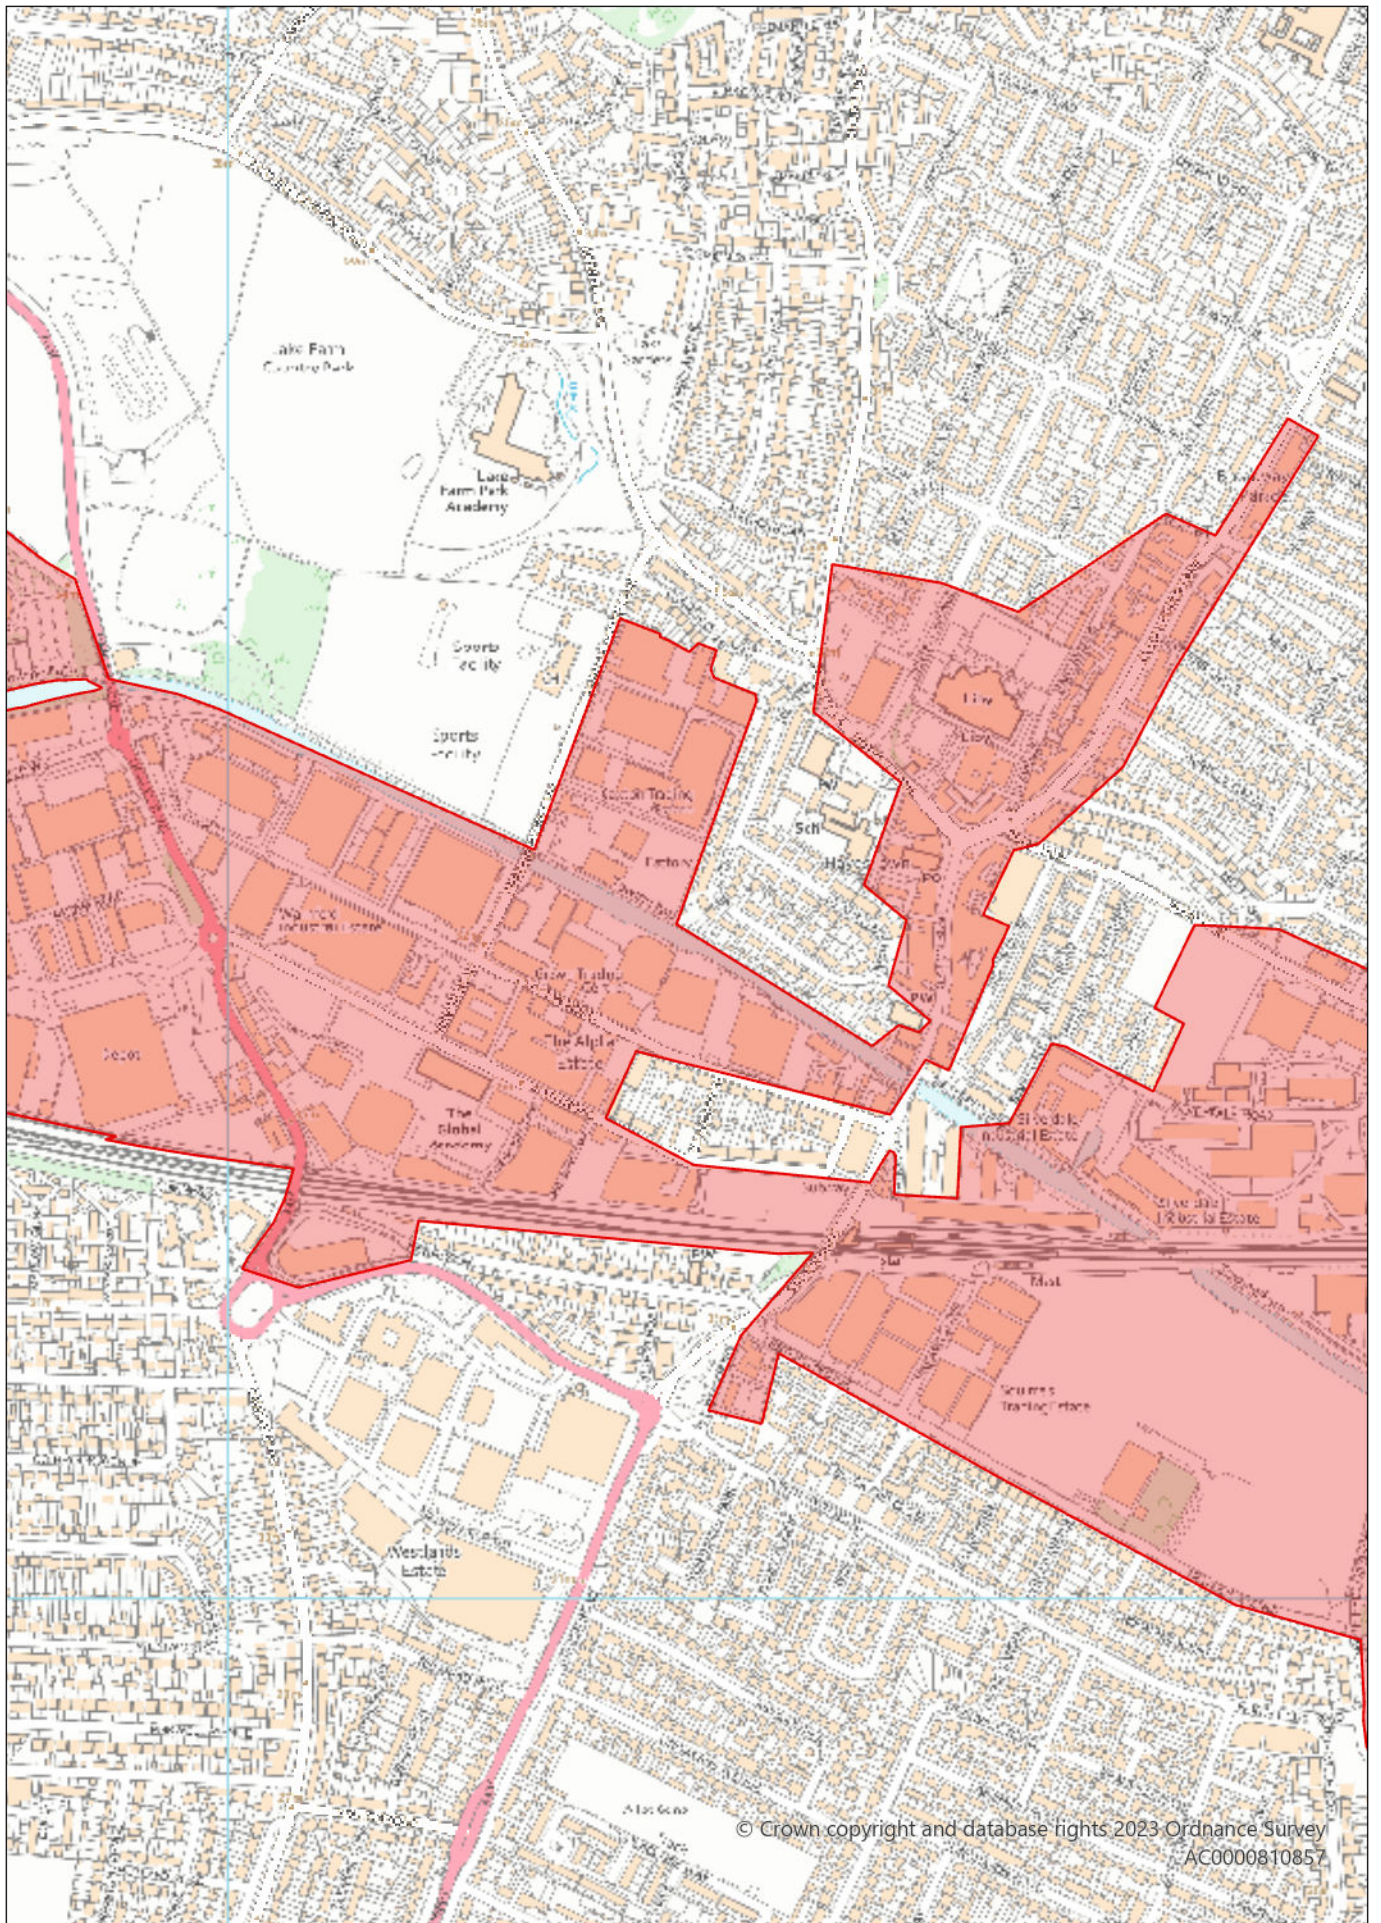

Summerhouse Lane and Salamander Quay
Locally Significant Employment Locations

Article 4 Direction Class ZA

© Crown copyright and database rights 2023 Ordnance Survey
AC0000810857

Braintree Road Industrial Area Locally Significant Industrial Site and
Odyssey Business Park Locally Significant Employment Location

Article 4 Direction Class ZA

© Crown copyright and database rights 2023 Ordnance Survey
AC0000810857

Uxbridge Industrial Estate Strategic Industrial Location

Article 4 Direction Class ZA

Packet Boat Lane, Cowley - Locally Significant Industrial Site

 Article 4 Direction Class ZA

Hayes Industrial Estate Strategic Industrial Location - Part 1

Article 4 Direction Class ZA

Hayes Industrial Estate Strategic Industrial Location - Part 2
and Stockley Park Priority Employment Location

Article 4 Direction Class ZA

Hayes Industrial Estate Strategic Industrial Location - Part 3 and Hayes Town Centre and Hayes Opportunity Area (part)

Article 4 Direction Class ZA

Hayes Industrial Estate Strategic Industrial Location - Part 4 and Hayes Town Centre (part) and Hayes Opportunity Area