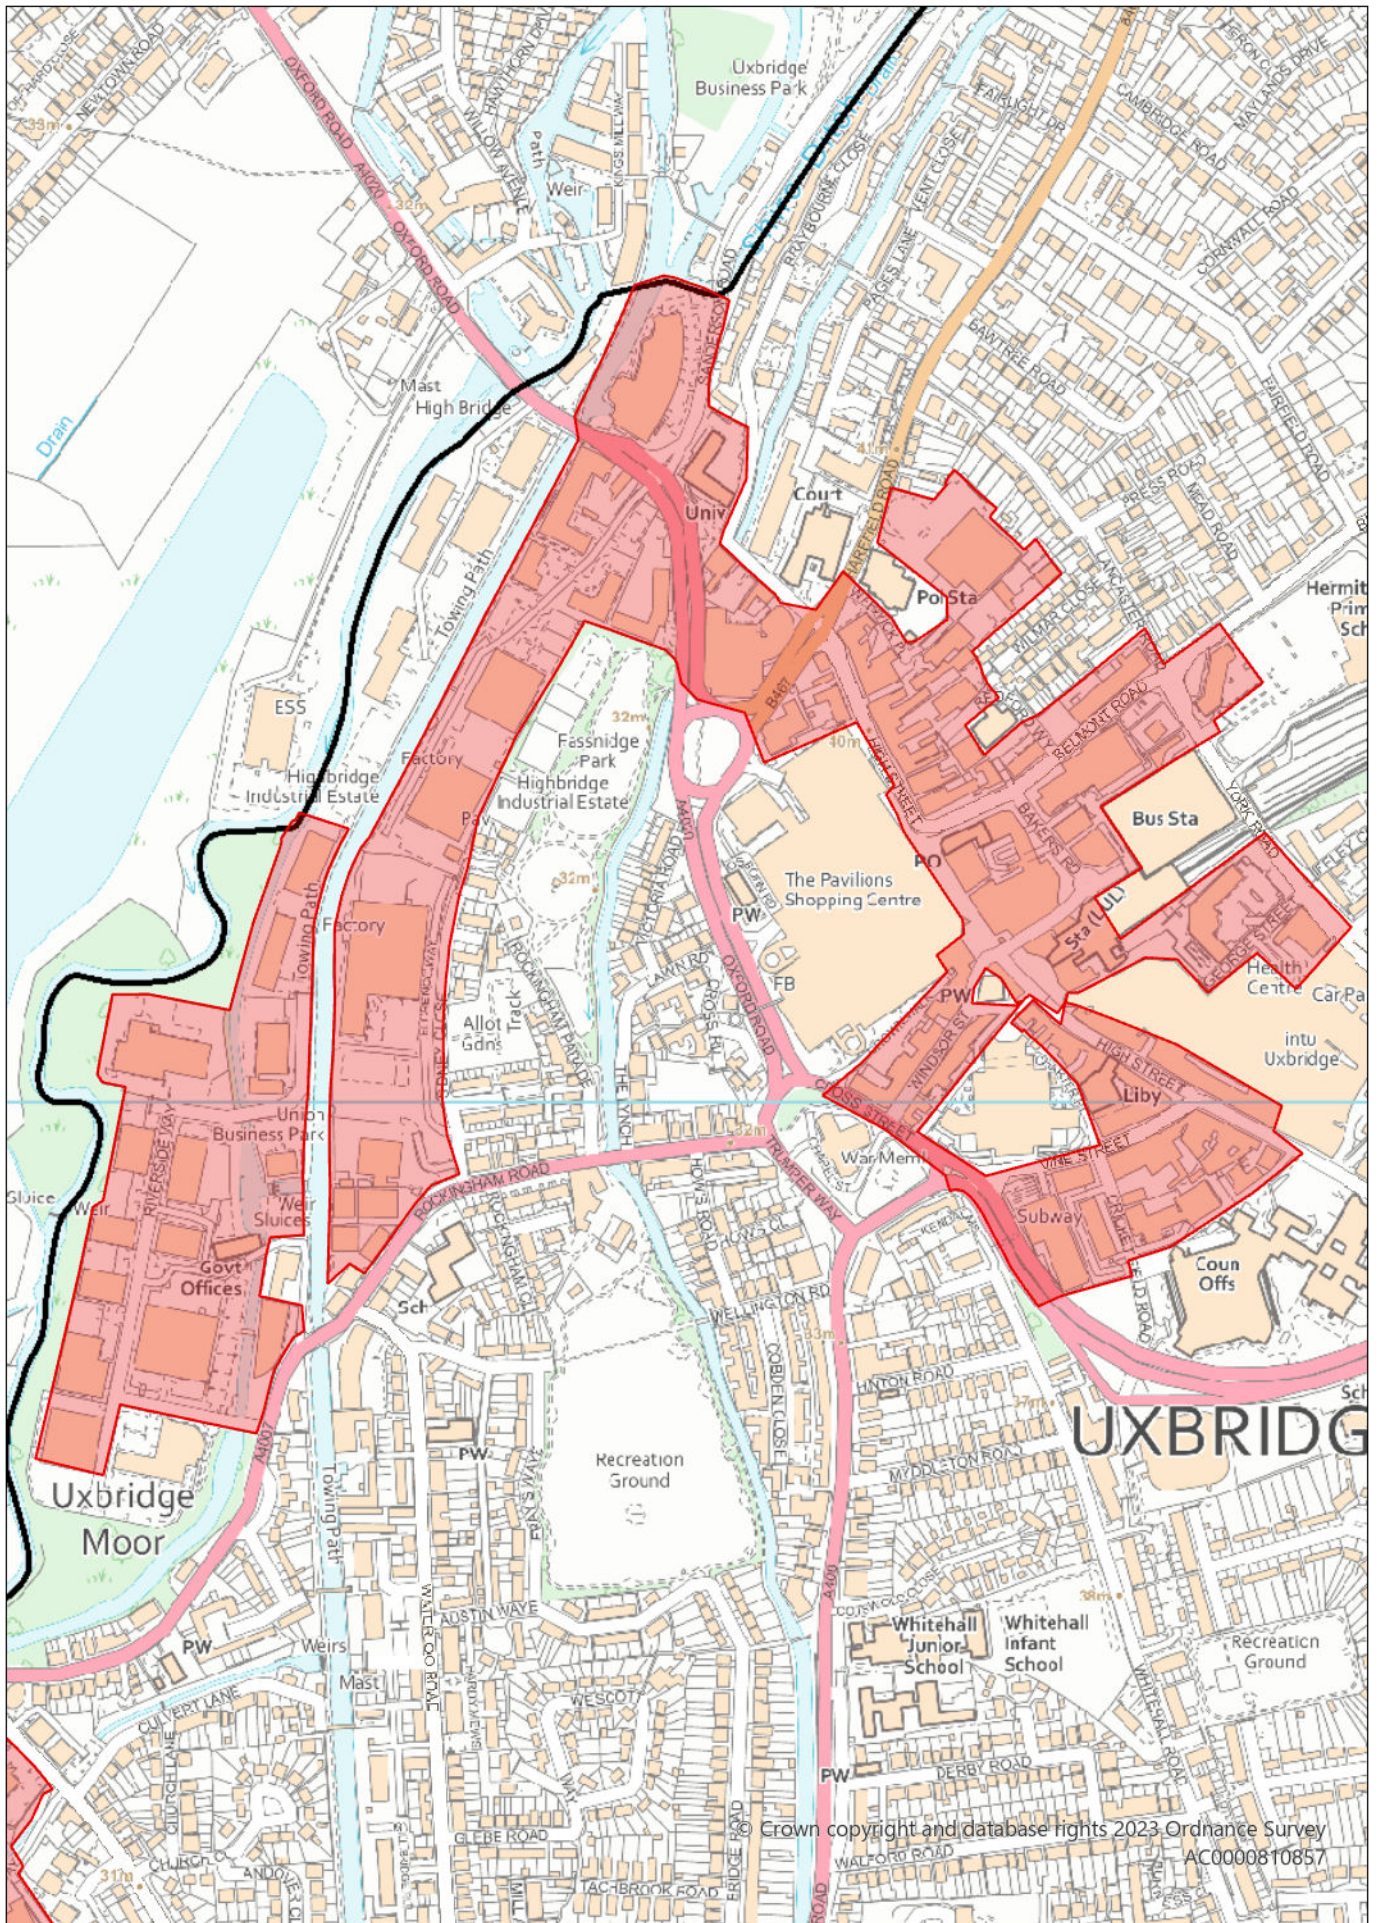

Summerhouse Lane and Salamander Quay
Locally Significant Employment Locations

Article 4 Direction Class ZA

© Crown copyright and database rights 2023 Ordnance Survey
AC0000810857

Braintree Road Industrial Area Locally Significant Industrial Site and
Odyssey Business Park Locally Significant Employment Location

Article 4 Direction Class ZA

Stonefield Way Industrial Estate Strategic Industrial Location

Article 4 Direction Class ZA

Uxbridge Town Centre and North Uxbridge Industrial Estate Strategic Industrial Location

Article 4 Direction Class ZA

© Crown copyright and database rights 2023 Ordnance Survey
AC0000810857

Uxbridge Industrial Estate Strategic Industrial Location

Article 4 Direction Class ZA

Packet Boat Lane, Cowley - Locally Significant Industrial Site