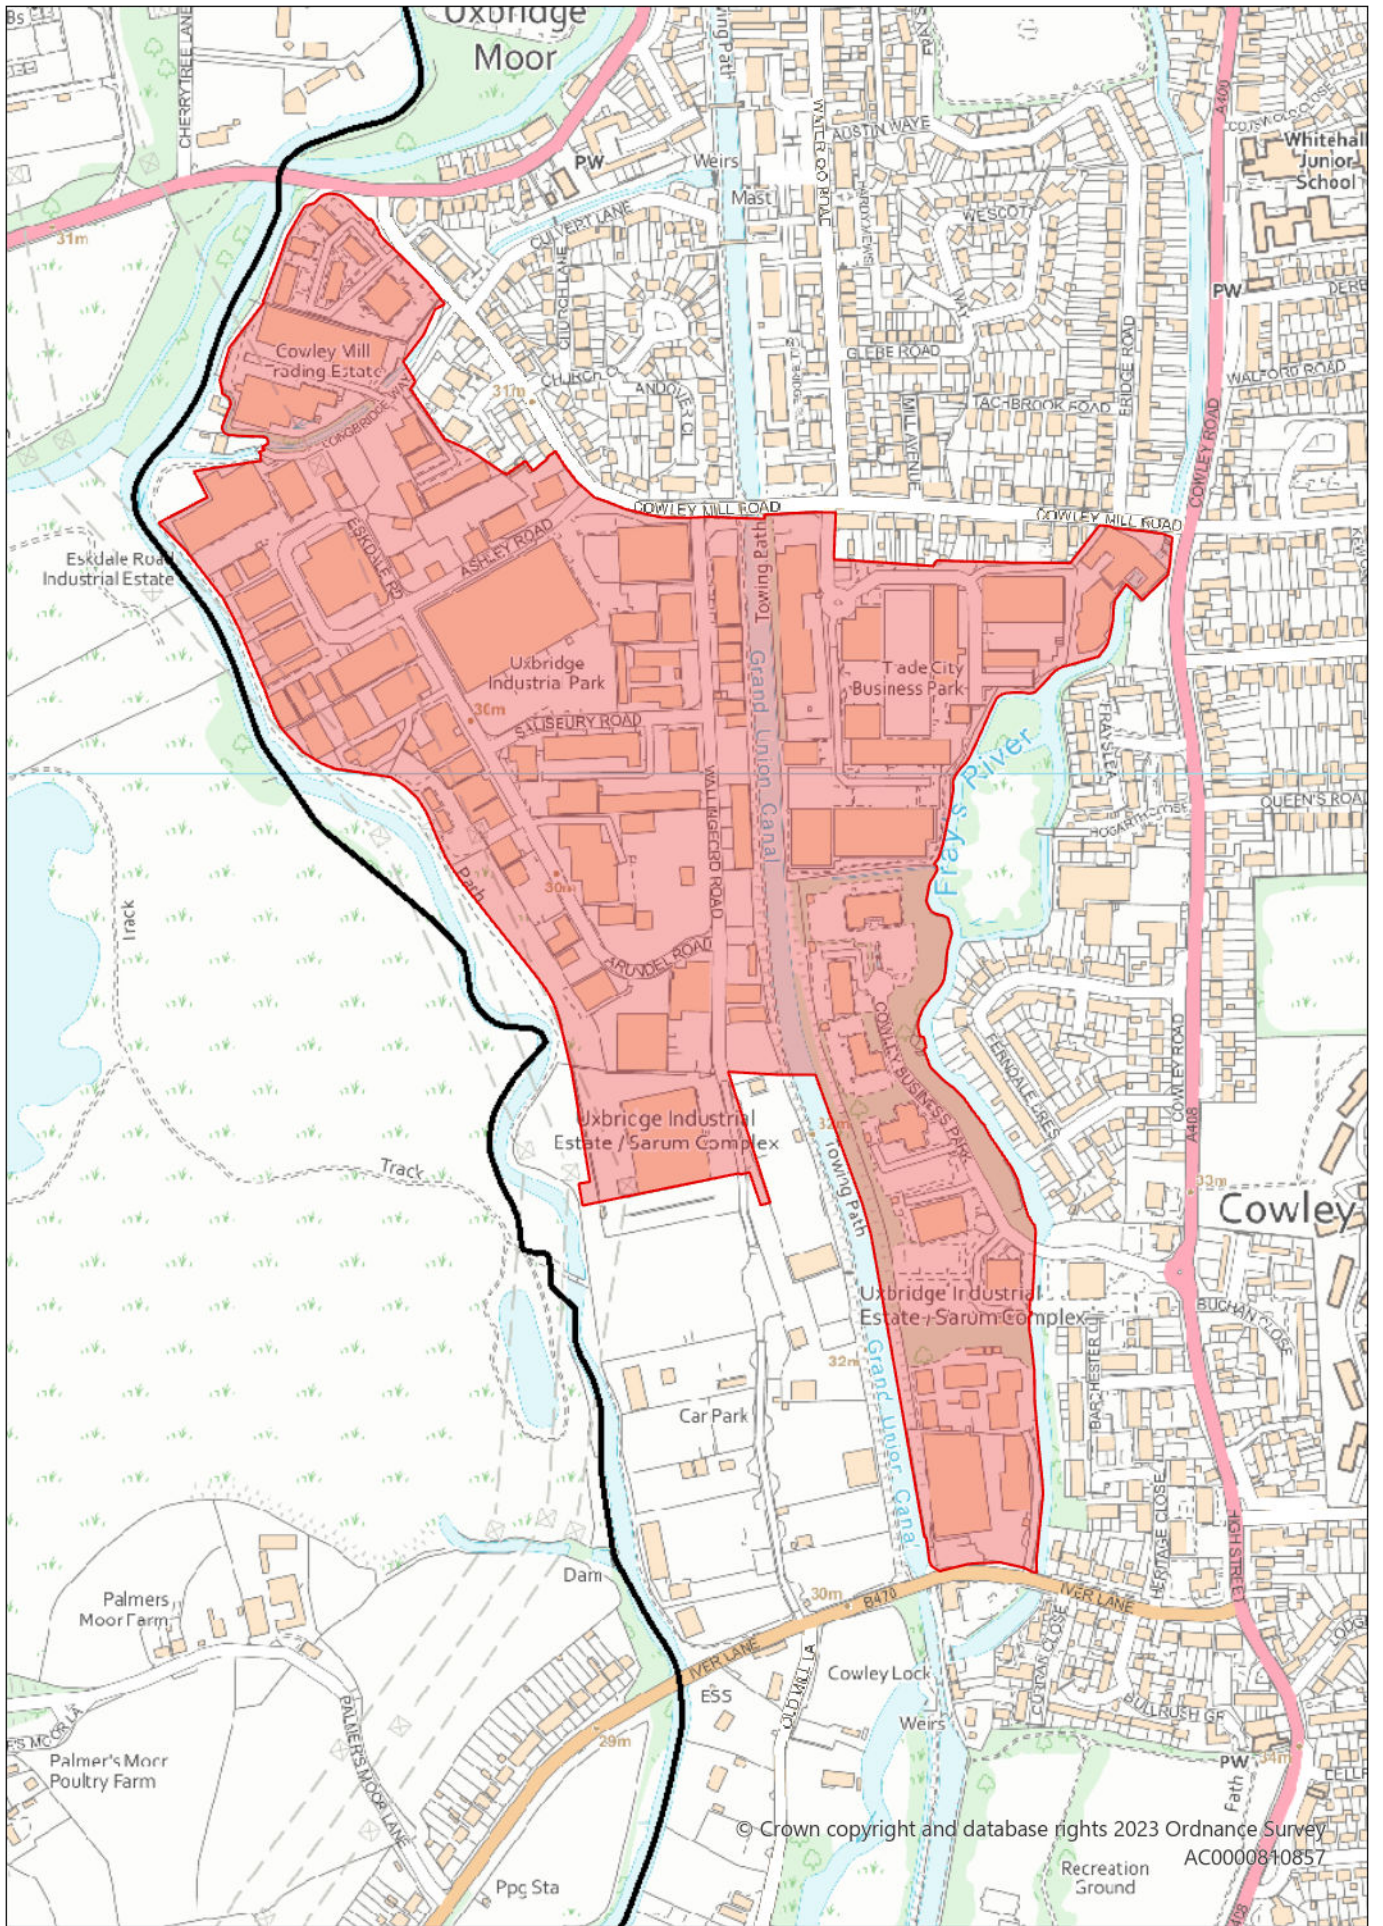

Summerhouse Lane and Salamander Quay
Locally Significant Employment Locations

Article 4 Direction Class ZA

© Crown copyright and database rights 2023 Ordnance Survey
AC0000810857

Braintree Road Industrial Area Locally Significant Industrial Site and
Odyssey Business Park Locally Significant Employment Location

Article 4 Direction Class ZA

Stonefield Way Industrial Estate Strategic Industrial Location

Article 4 Direction Class ZA

Uxbridge Town Centre and North Uxbridge Industrial Estate Strategic Industrial Location

Article 4 Direction Class ZA

© Crown copyright and database rights 2023 Ordnance Survey
AC0000810857

Uxbridge Industrial Estate Strategic Industrial Location

Article 4 Direction Class ZA

Packet Boat Lane, Cowley - Locally Significant Industrial Site