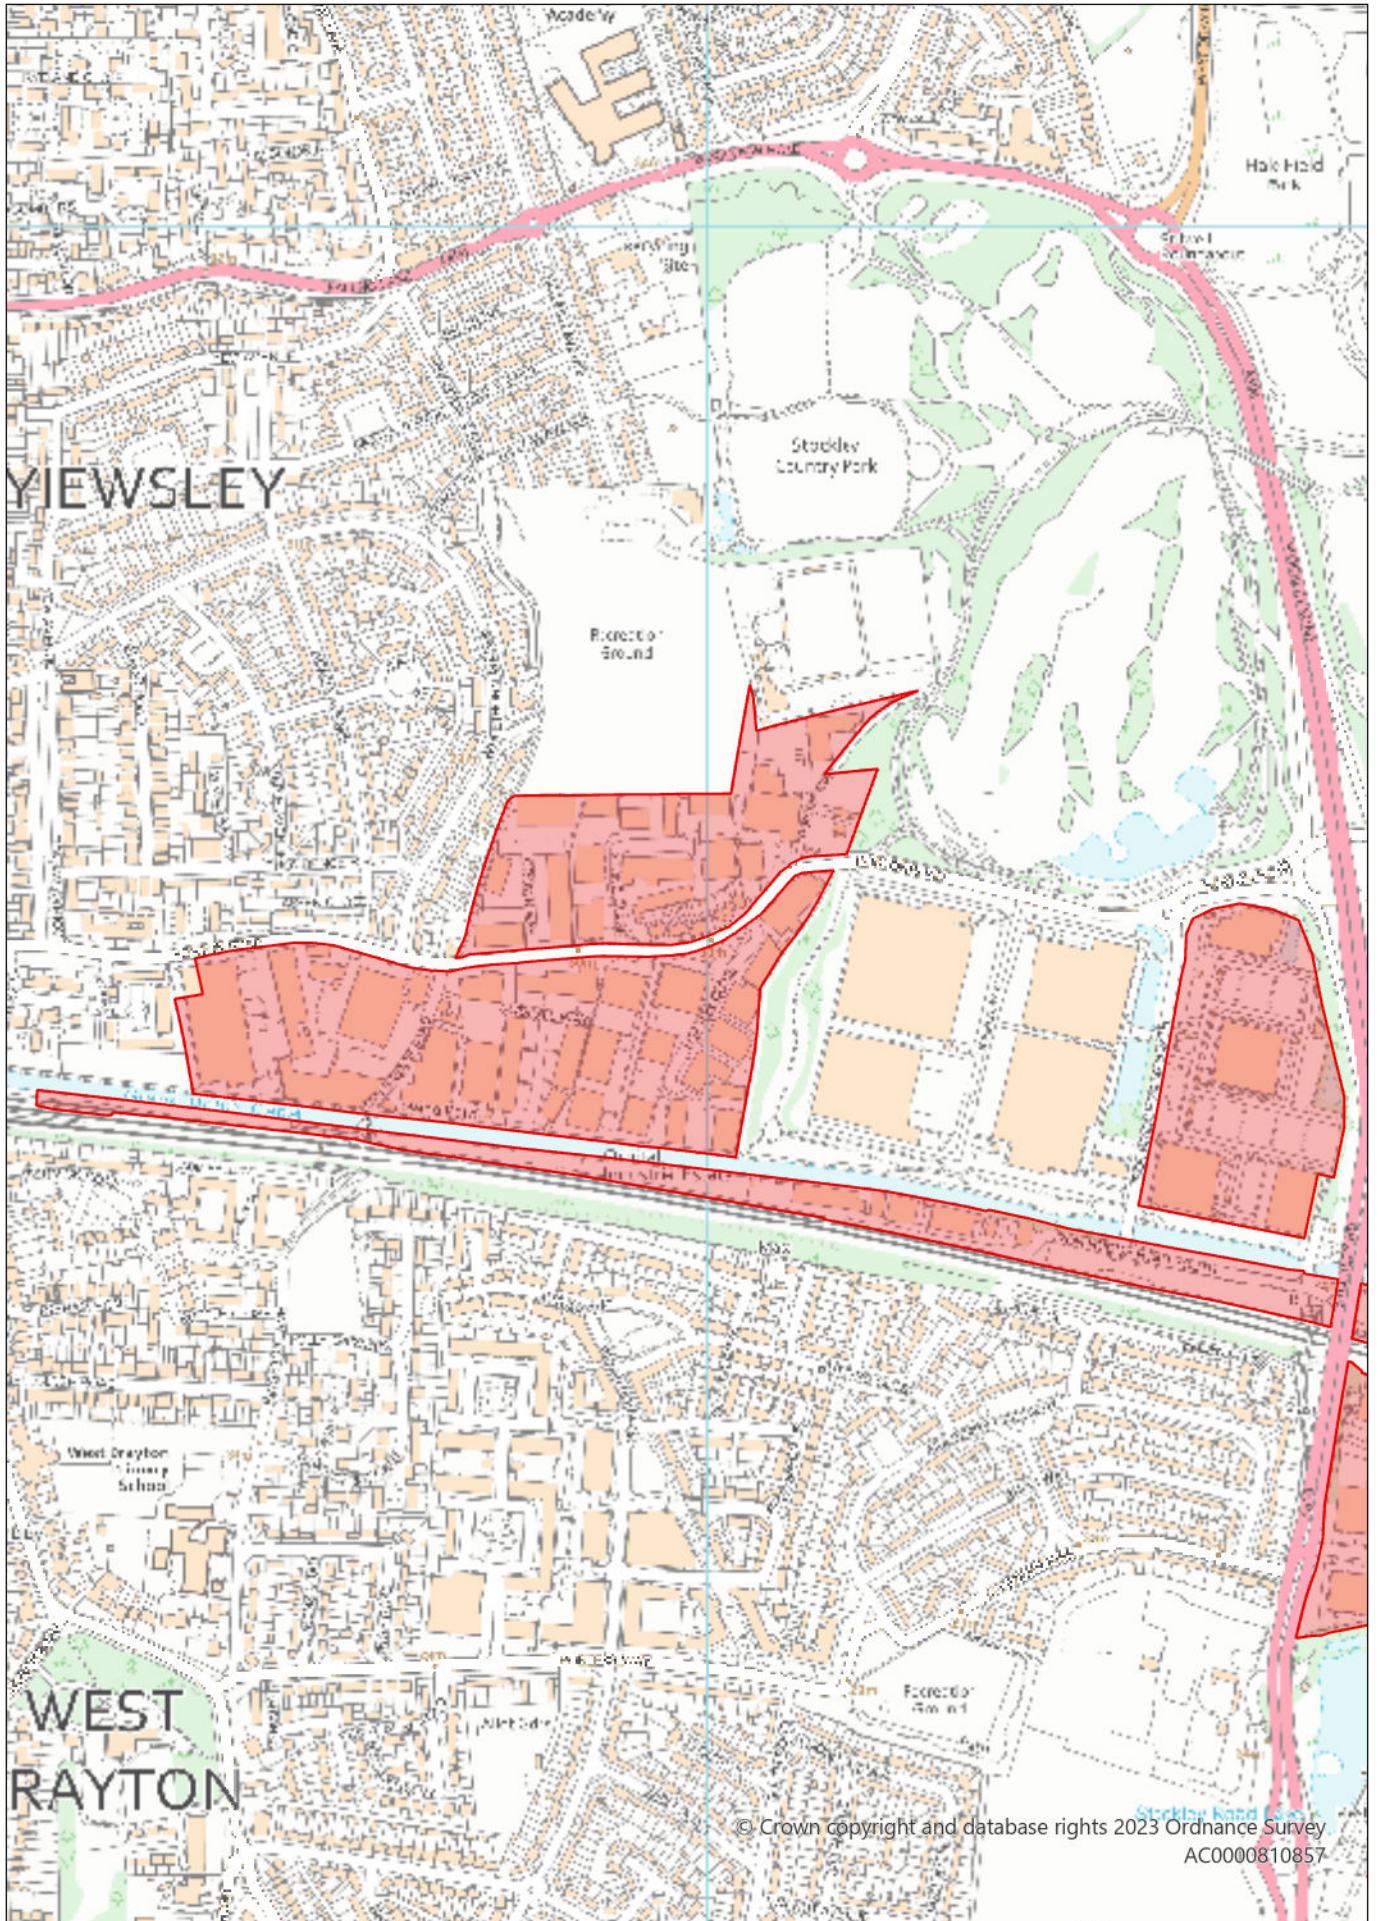

Hayes Industrial Estate Strategic Industrial Location - Part 1

Article 4 Direction Class ZA