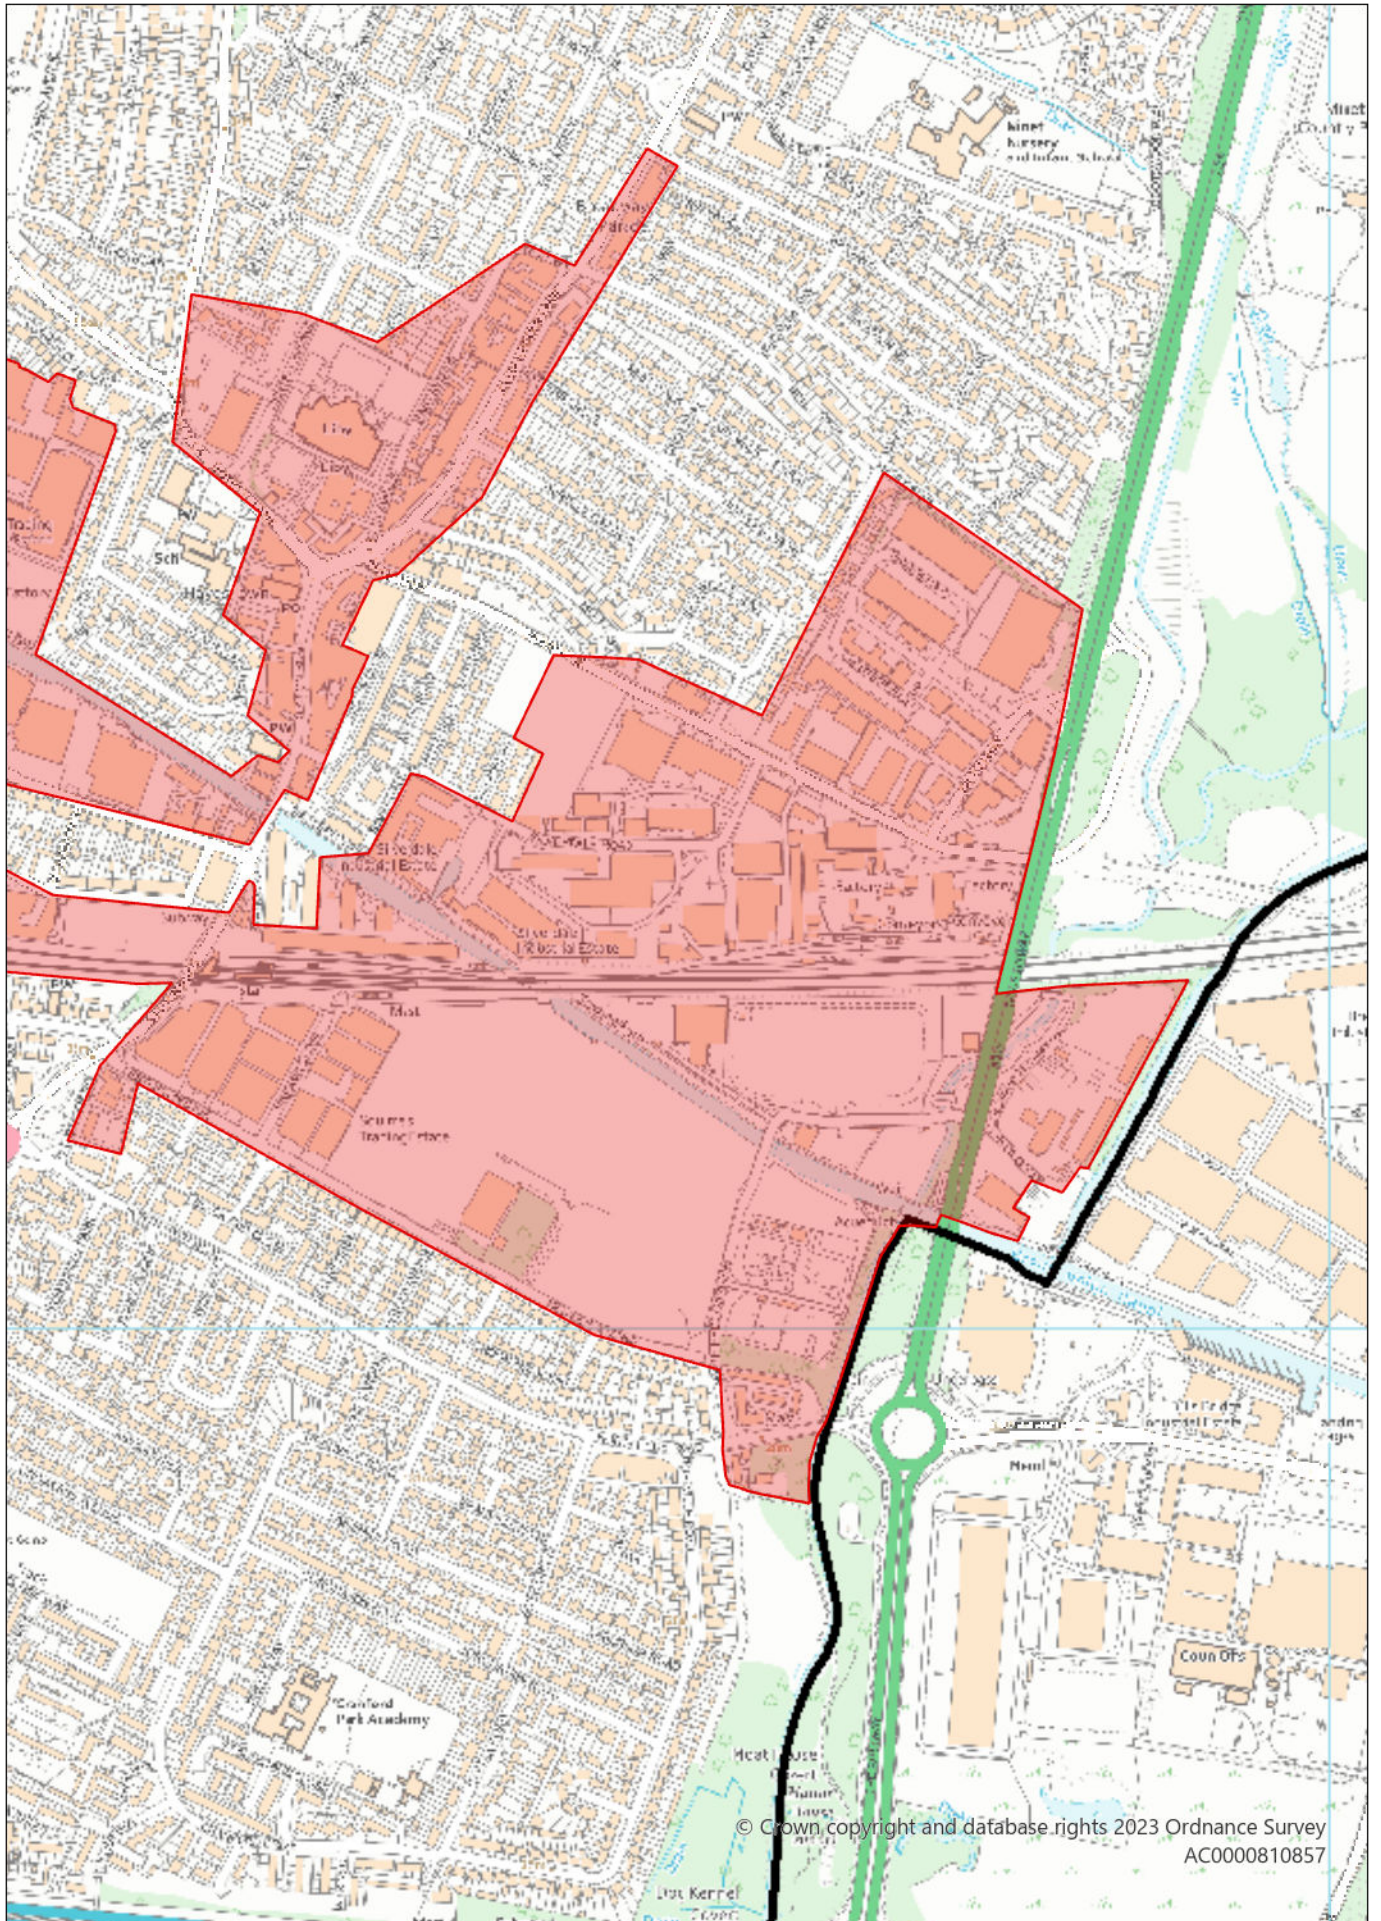

Summerhouse Lane and Salamander Quay
Locally Significant Employment Locations

Article 4 Direction Class ZA

© Crown copyright and database rights 2023 Ordnance Survey
AC0000810857

Braintree Road Industrial Area Locally Significant Industrial Site and
Odyssey Business Park Locally Significant Employment Location

Article 4 Direction Class ZA

© Crown copyright and database rights 2023 Ordnance Survey
AC0000810857

Uxbridge Industrial Estate Strategic Industrial Location

Article 4 Direction Class ZA

Packet Boat Lane, Cowley - Locally Significant Industrial Site

 Article 4 Direction Class ZA

Hayes Industrial Estate Strategic Industrial Location - Part 1

Article 4 Direction Class ZA

Hayes Industrial Estate Strategic Industrial Location - Part 2
and Stockley Park Priority Employment Location

Article 4 Direction Class ZA

Hayes Industrial Estate Strategic Industrial Location - Part 3 and Hayes Town Centre and Hayes Opportunity Area (part)

Article 4 Direction Class ZA

Hayes Industrial Estate Strategic Industrial Location - Part 4 and Hayes Town Centre (part) and Hayes Opportunity Area