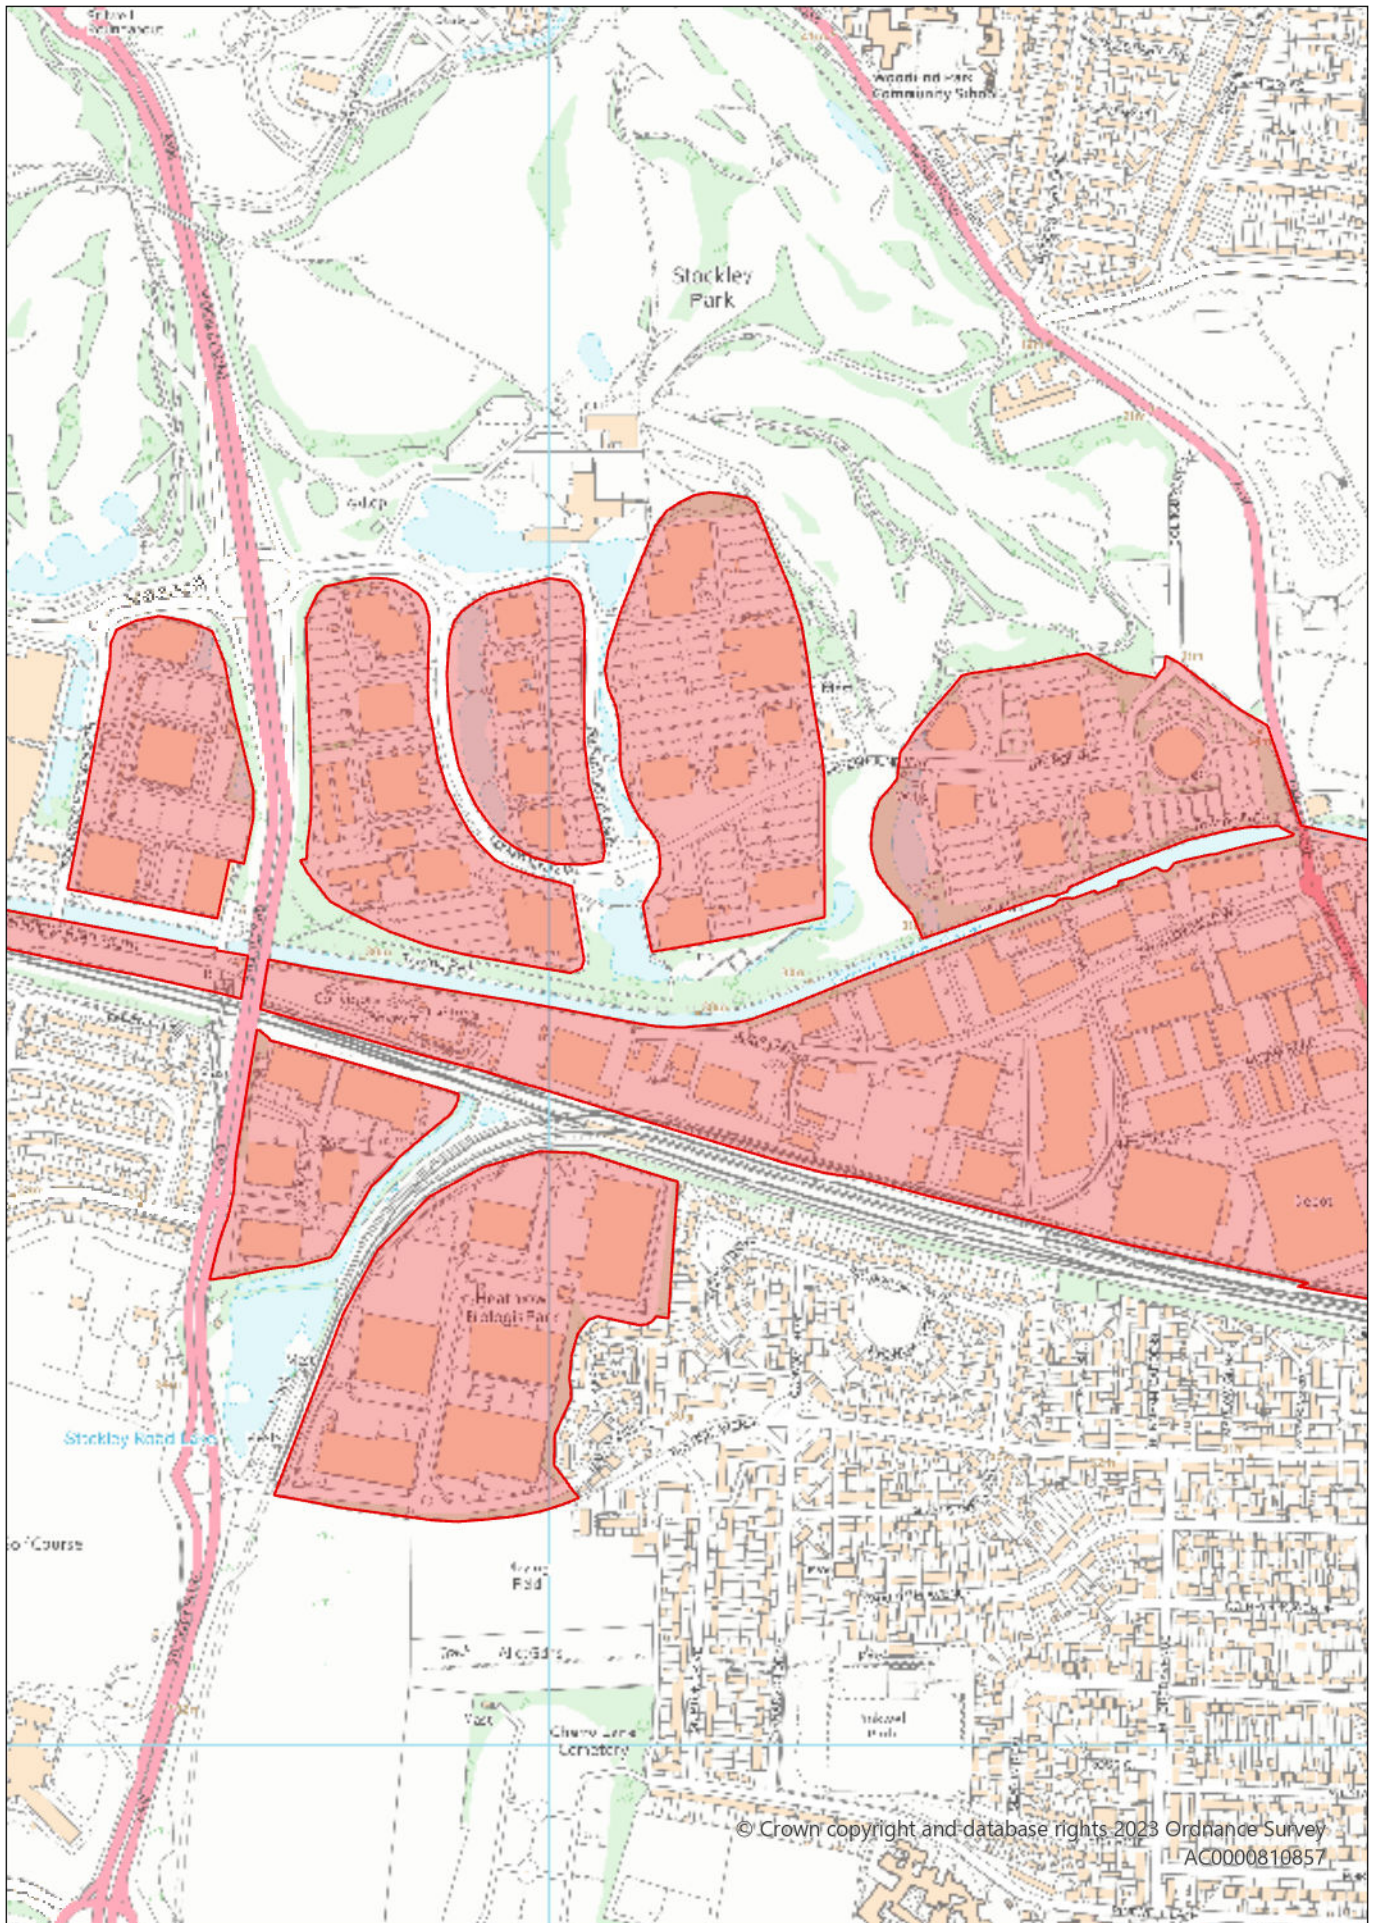

Summerhouse Lane and Salamander Quay
Locally Significant Employment Locations

Article 4 Direction Class ZA

© Crown copyright and database rights 2023 Ordnance Survey
AC0000810857

Braintree Road Industrial Area Locally Significant Industrial Site and
Odyssey Business Park Locally Significant Employment Location

Article 4 Direction Class ZA

© Crown copyright and database rights 2023 Ordnance Survey
AC0000810857

Uxbridge Industrial Estate Strategic Industrial Location

Article 4 Direction Class ZA

Packet Boat Lane, Cowley - Locally Significant Industrial Site

 Article 4 Direction Class ZA

Hayes Industrial Estate Strategic Industrial Location - Part 1

Article 4 Direction Class ZA

Hayes Industrial Estate Strategic Industrial Location - Part 2
and Stockley Park Priority Employment Location