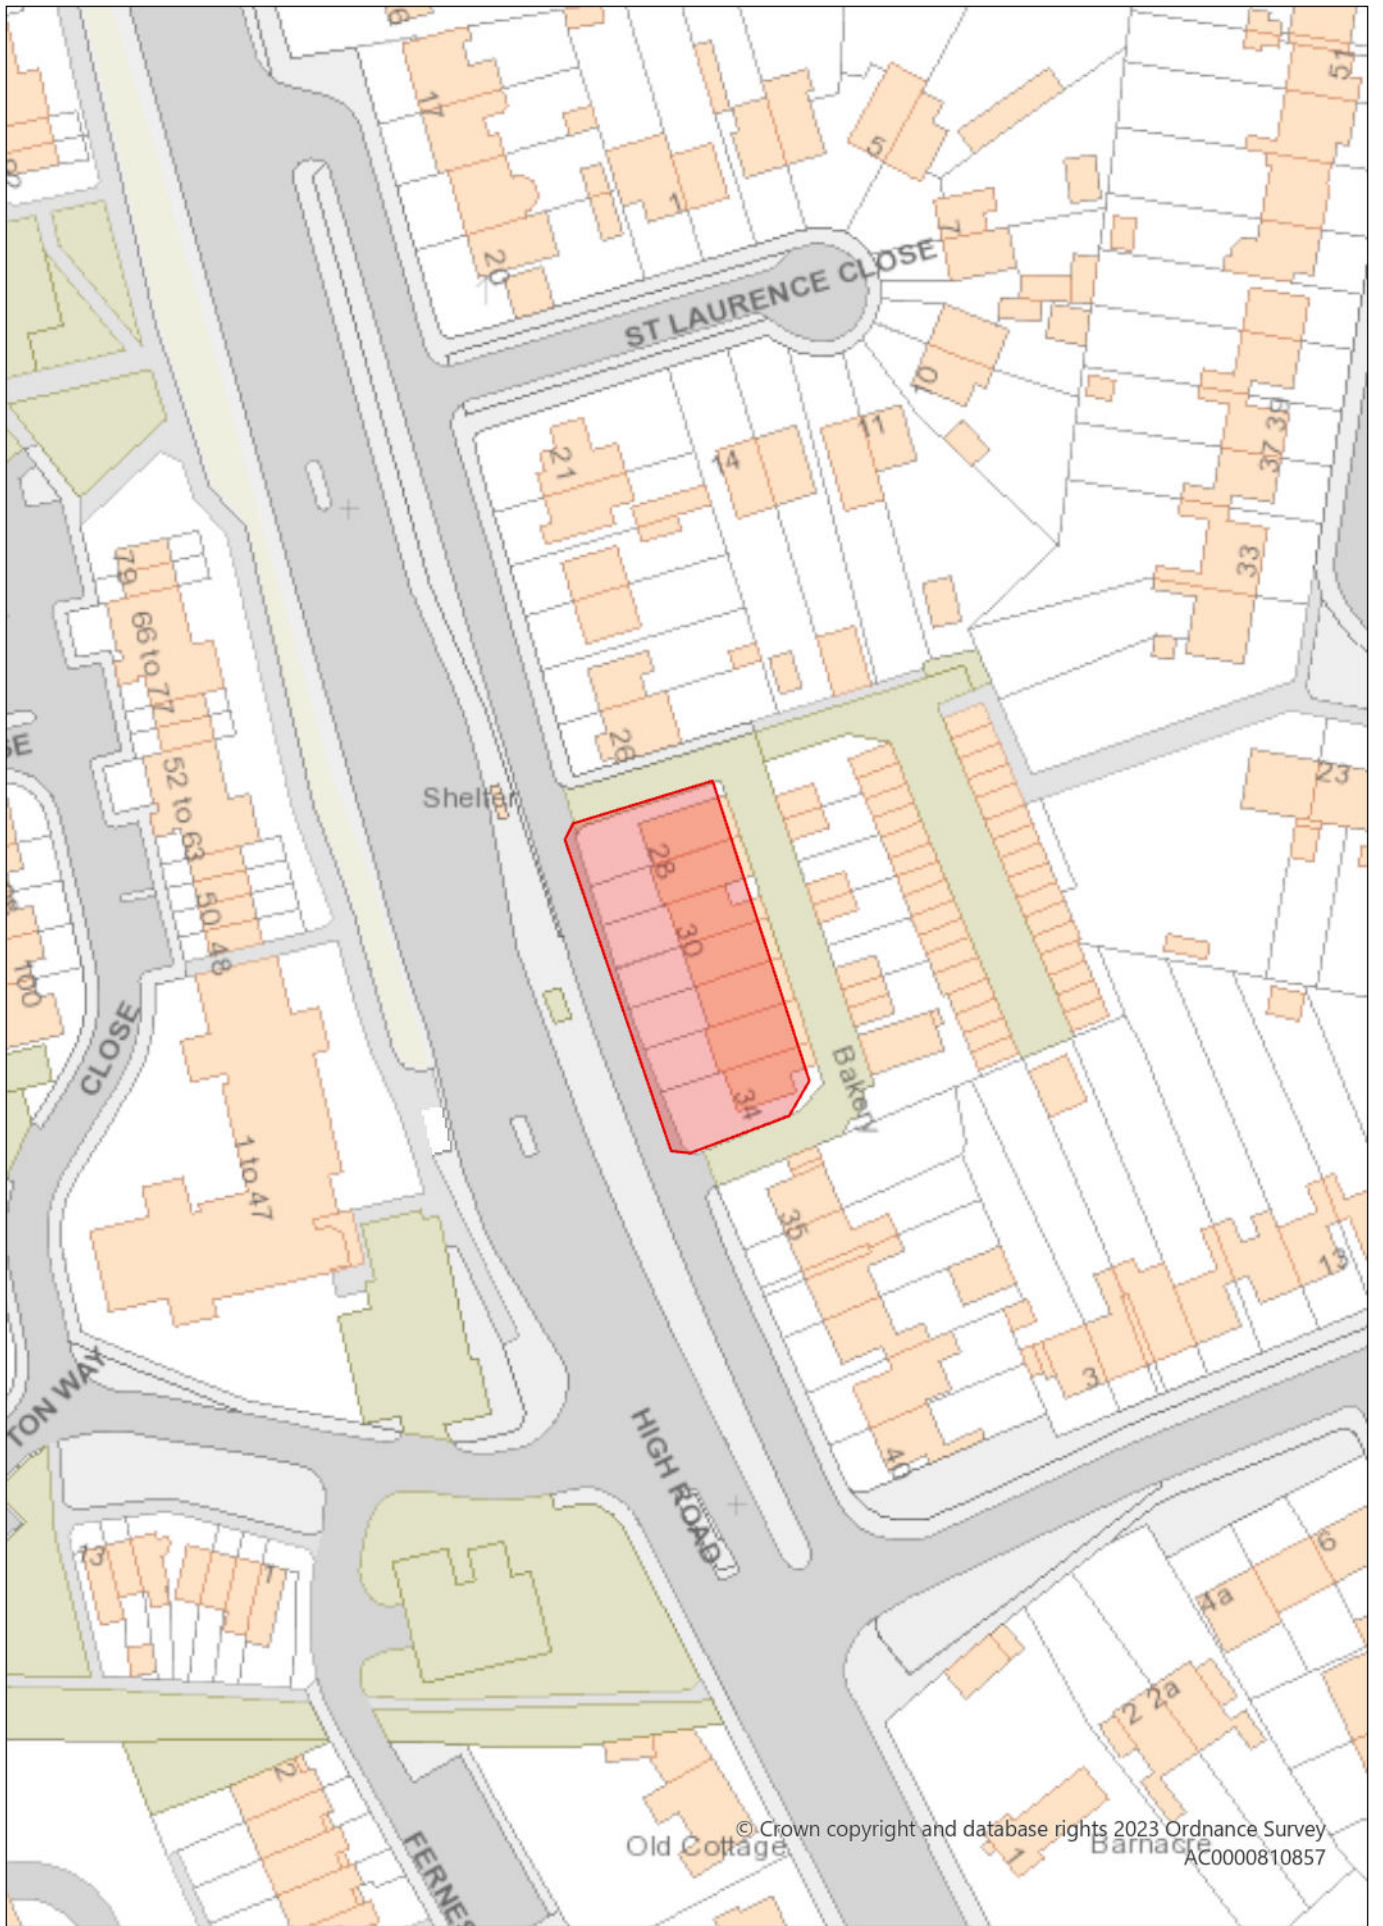

Howletts Lane - Ruislip
Local Parade

Article 4 Direction Class MA

(Station) Ickenham Road - West Ruislip
Local Parade

Article 4 Direction Class MA

© Crown copyright and database rights 2023 Ordnance Survey
AC0000810857

**Hayes End - Hayes
Local Parade**

Article 4 Direction Class MA

© Crown copyright and database rights 2023 Ordnance Survey
 Old Cottage Barnacre AC0000810857

High Road - Cowley Peachy
 Local Parade

Article 4 Direction Class MA