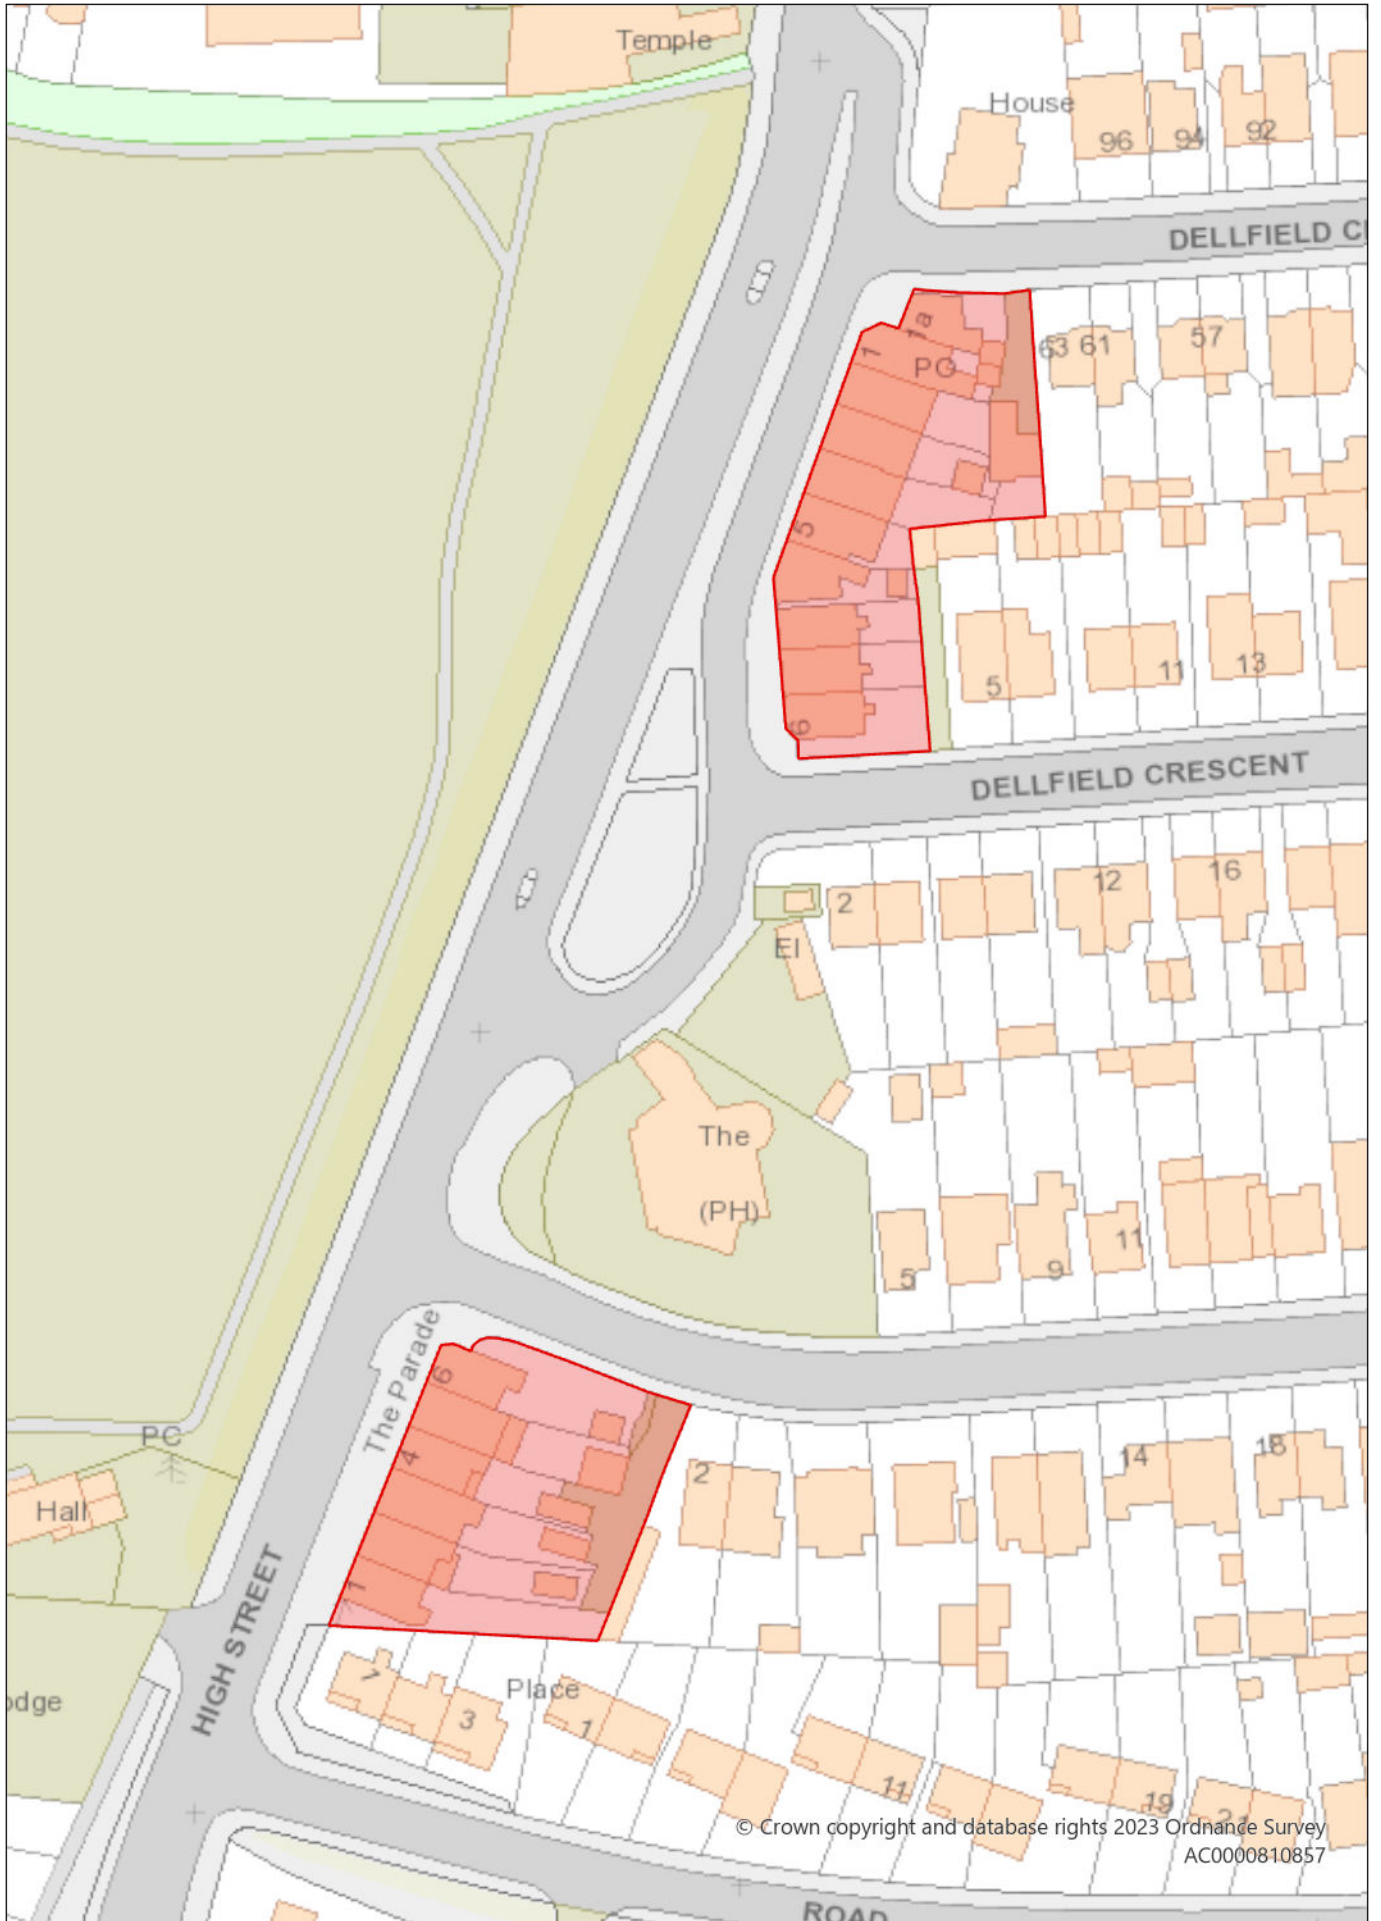

Harmondsworth Road/Sipson Road - West Drayton
Local Parade

Article 4 Direction Class MA

Field End Road - South Ruislip
Local Parade

 Article 4 Direction Class MA

© Crown copyright and database rights 2023 Ordnance Survey
AC0000810857

**Falling Lane/Royal Lane - VIEWSLEY
Local Parade**

 Article 4 Direction Class MA

Dellfield Parade/The Parade - Cowley
Local Parade

Article 4 Direction Class MA

**Eastcote Village
Local Parade**

Article 4 Direction Class MA