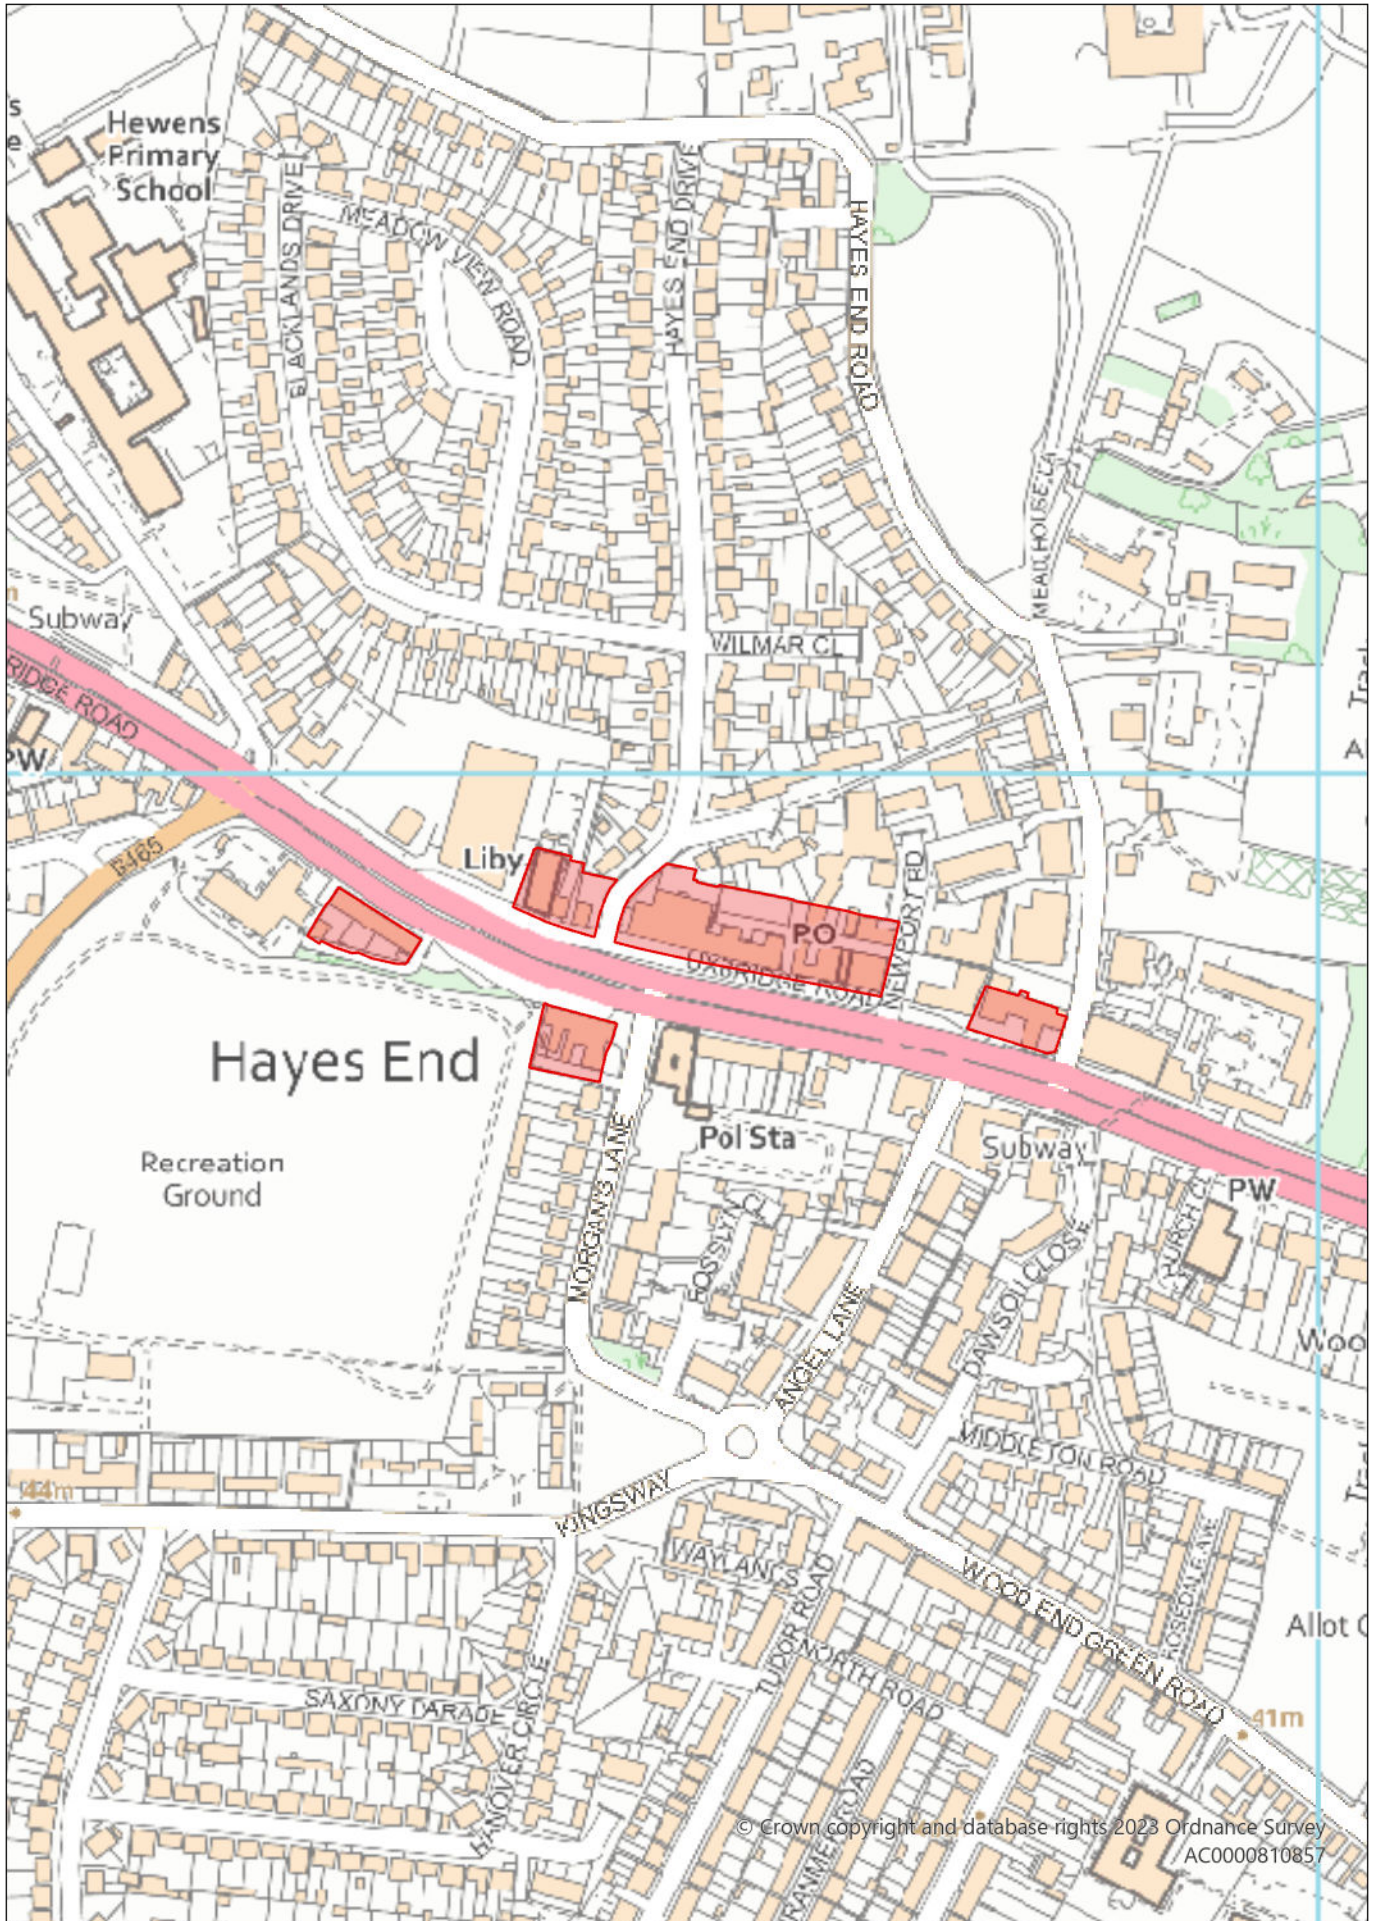

Howletts Lane - Ruislip
Local Parade

Article 4 Direction Class MA

(Station) Ickenham Road - West Ruislip
Local Parade

Article 4 Direction Class MA

© Crown copyright and database rights 2023 Ordnance Survey
AC0000810857

**Hayes End - Hayes
Local Parade**

Article 4 Direction Class MA

© Crown copyright and database rights 2023 Ordnance Survey
 Old Cottage Barnacre AC0000810857

High Road - Cowley Peachy
 Local Parade

Article 4 Direction Class MA