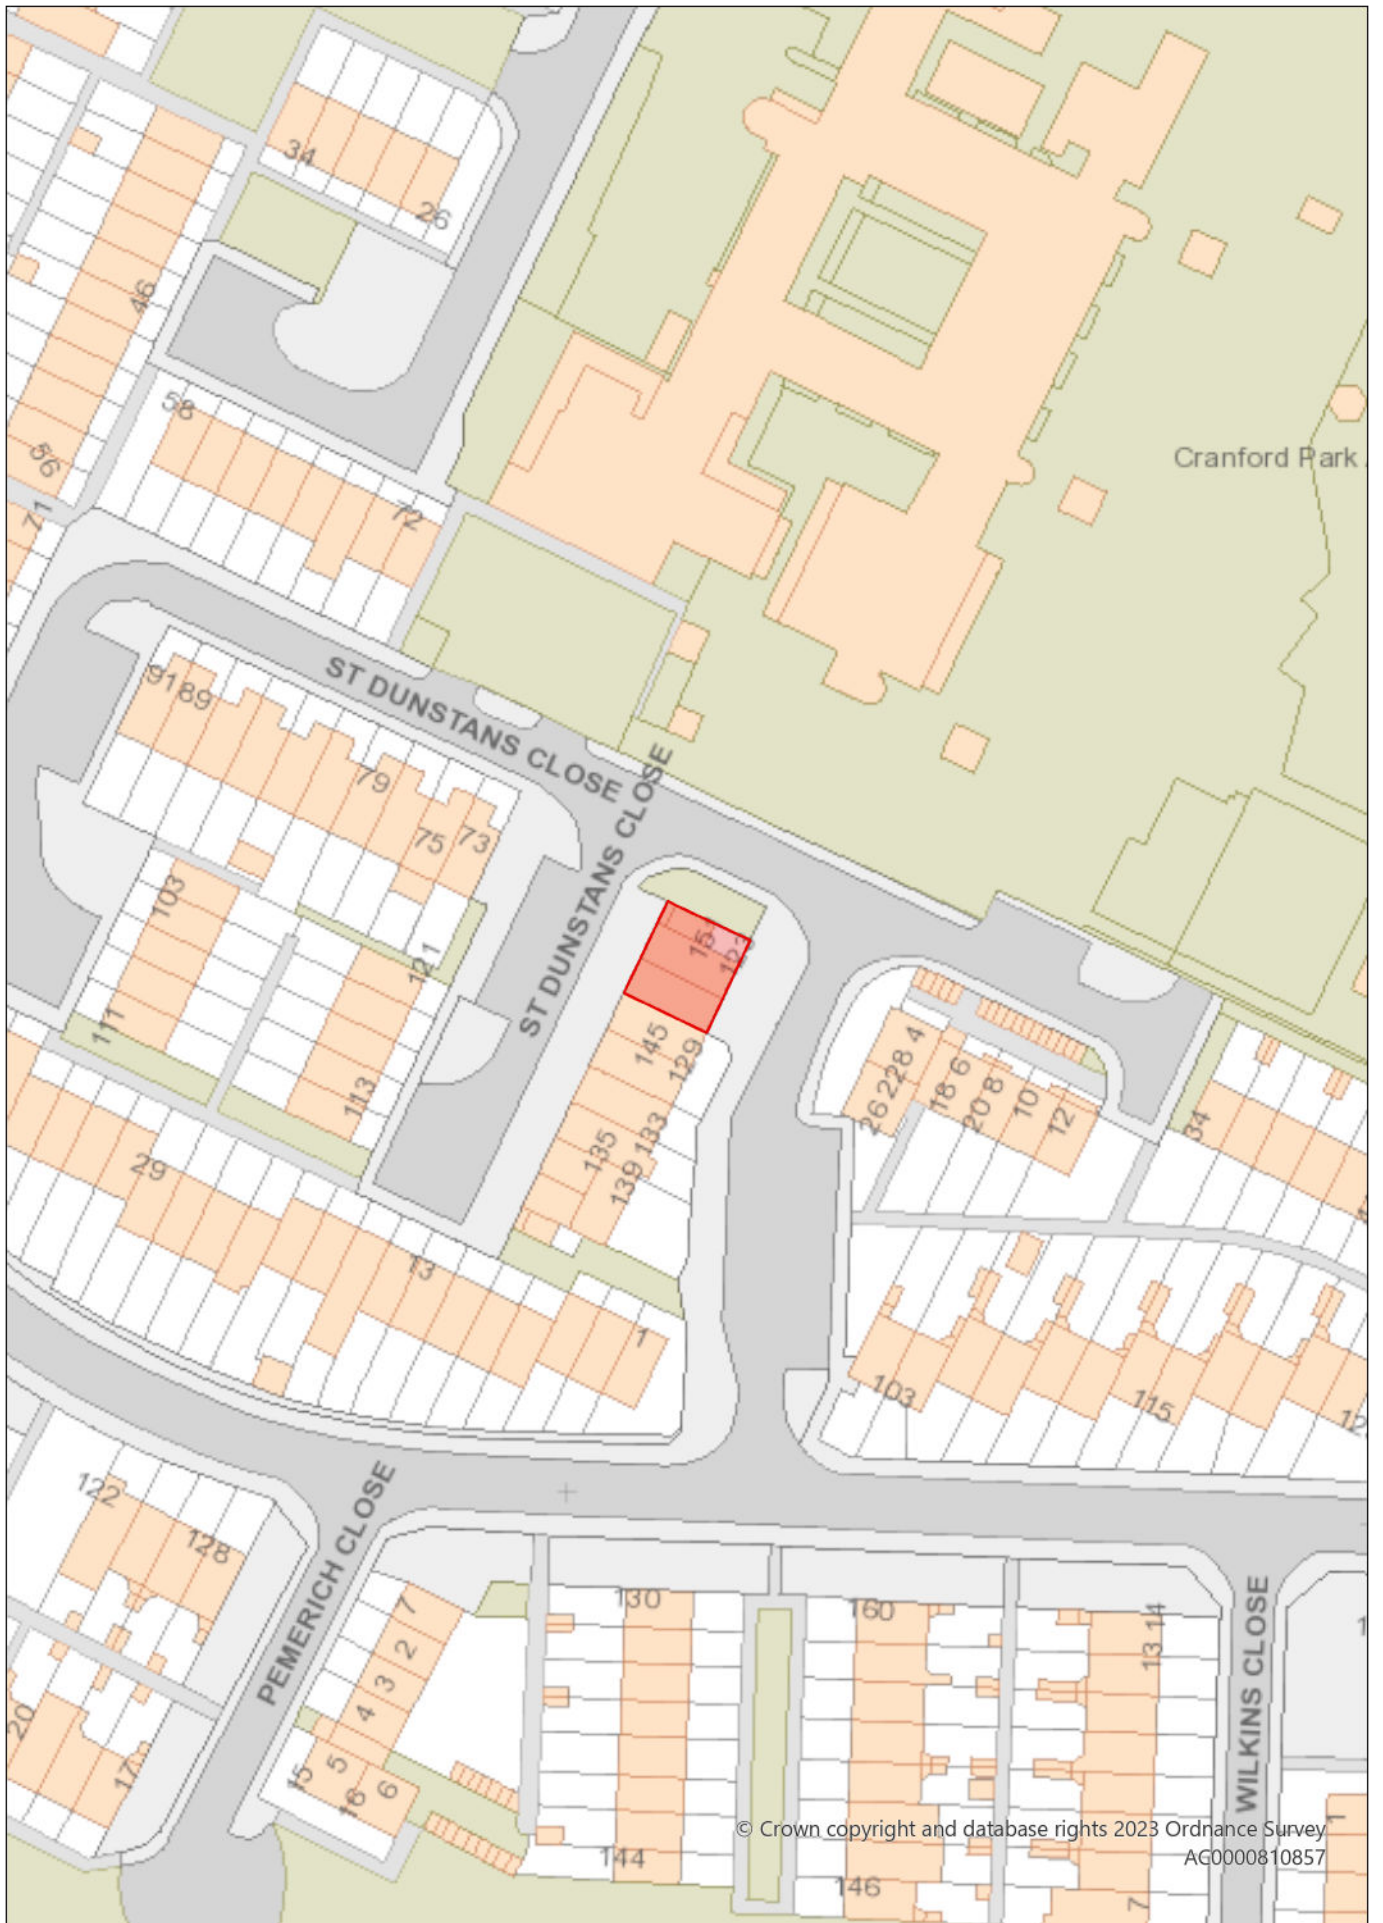

Article 4 Direction Class MA

Sutton Court Road - Hillingdon
Local Parade

Article 4 Direction Class MA

Station Road/High Street - Cowley
Local Parade

Article 4 Direction Class MA

© Crown copyright and database rights 2023 Ordnance Survey
AC0000810857

**Station Road - West Drayton
Local Parade**

Article 4 Direction Class MA

© Crown copyright and database rights 2023 Ordnance Survey
AC0000810857

Station Approach - South Ruislip
Local Parade

Article 4 Direction Class MA

© Crown copyright and database rights 2023 Ordnance Survey
AG0000810857

**St Dunstons Close - Harlington
Local Parade**

Article 4 Direction Class MA

Salisbury Road - Northwood
Local Parade

© Crown copyright and database rights 2023 Ordnance Survey
AC0000810857

 Article 4 Direction Class MA

Ryefield Avenue - Hillingdon
Local Parade

Article 4 Direction Class MA

© Crown copyright and database rights 2023 Ordnance Survey
AC0000810857

**Royal Lane/Hillingdon Village - Hillingdon Hill
Local Parade**