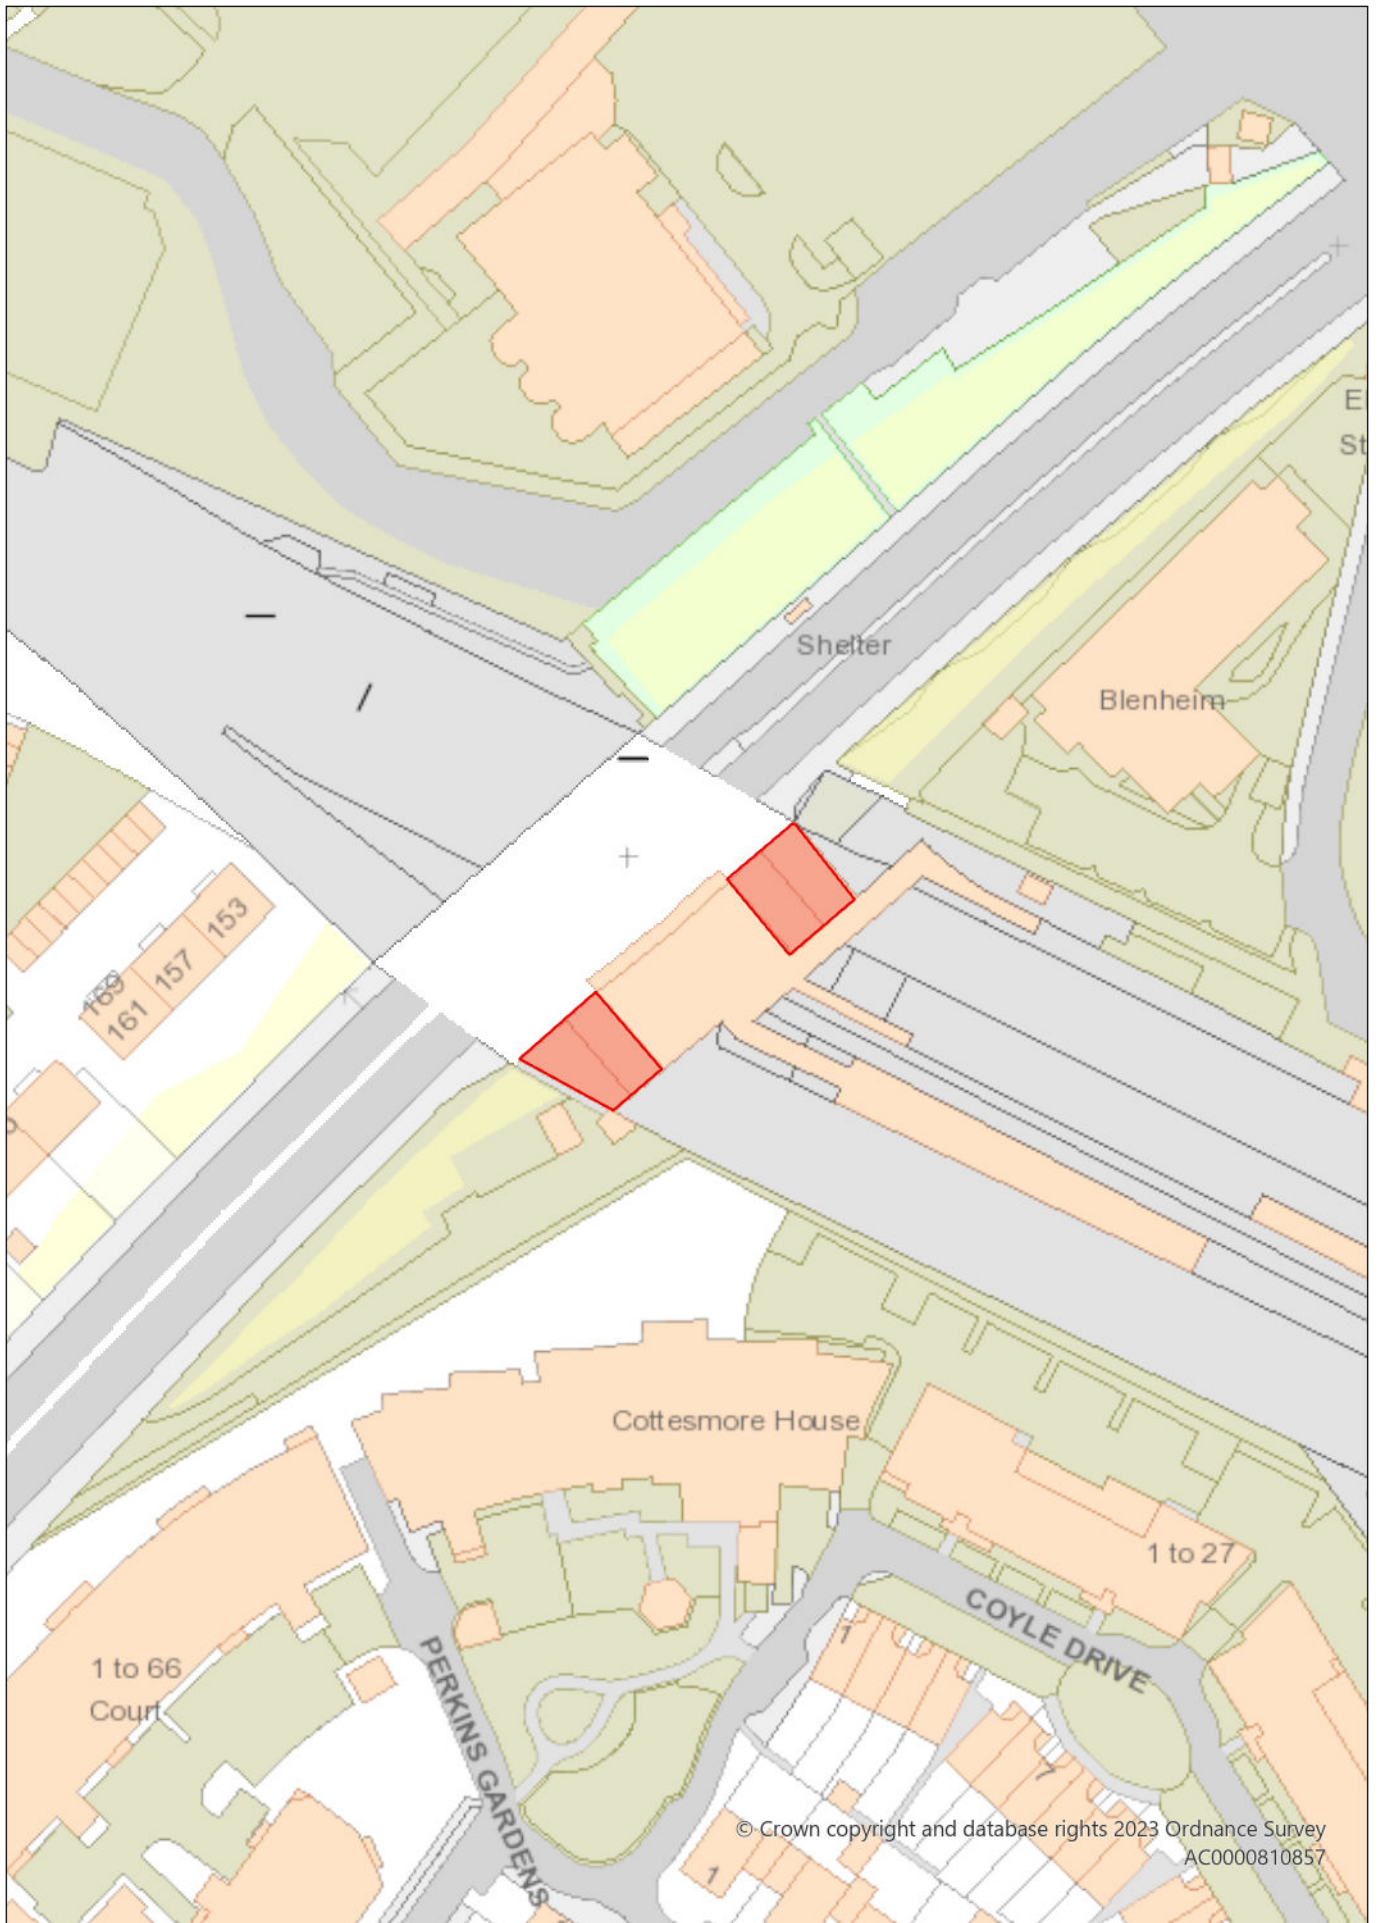

(Station) Ickenham Road - West Ruislip
Local Parade

Article 4 Direction Class MA