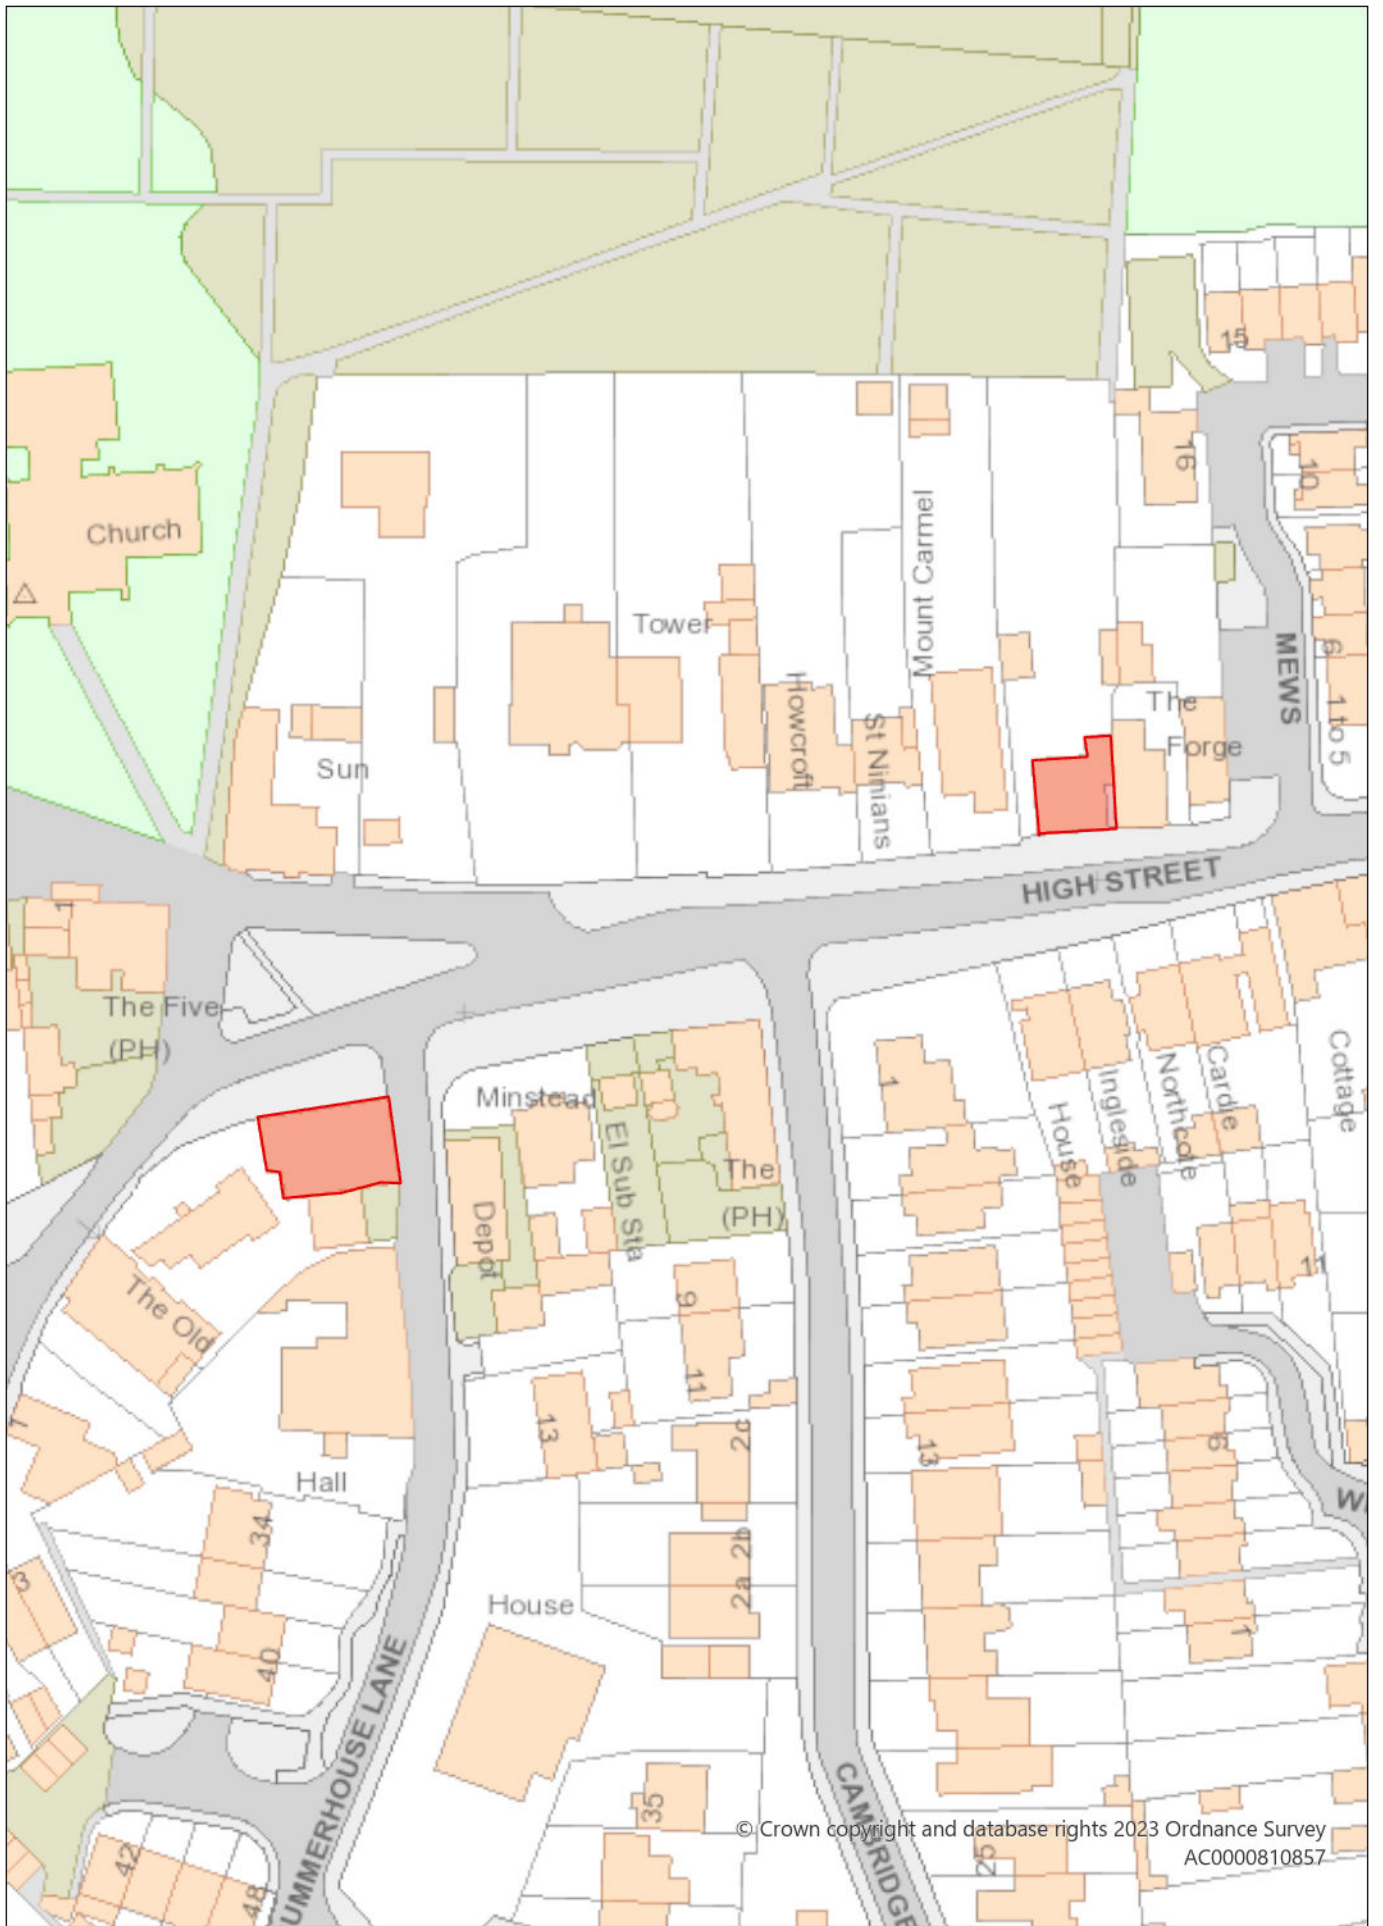

Howletts Lane - Ruislip
Local Parade

Article 4 Direction Class MA

(Station) Ickenham Road - West Ruislip
Local Parade

Article 4 Direction Class MA

© Crown copyright and database rights 2023 Ordnance Survey
AC0000810857

**Hayes End - Hayes
Local Parade**

Article 4 Direction Class MA

© Crown copyright and database rights 2023 Ordnance Survey
 Old Cottage Barnacre AC0000810857

High Road - Cowley Peachy
 Local Parade

Article 4 Direction Class MA

© Crown copyright and database rights 2023 Ordnance Survey
AC0000810857

Harmondsworth Village - Harmondsworth Local Parade

 Article 4 Direction Class MA

Harlington Road - Goulds Green
Local Parade

Article 4 Direction Class MA