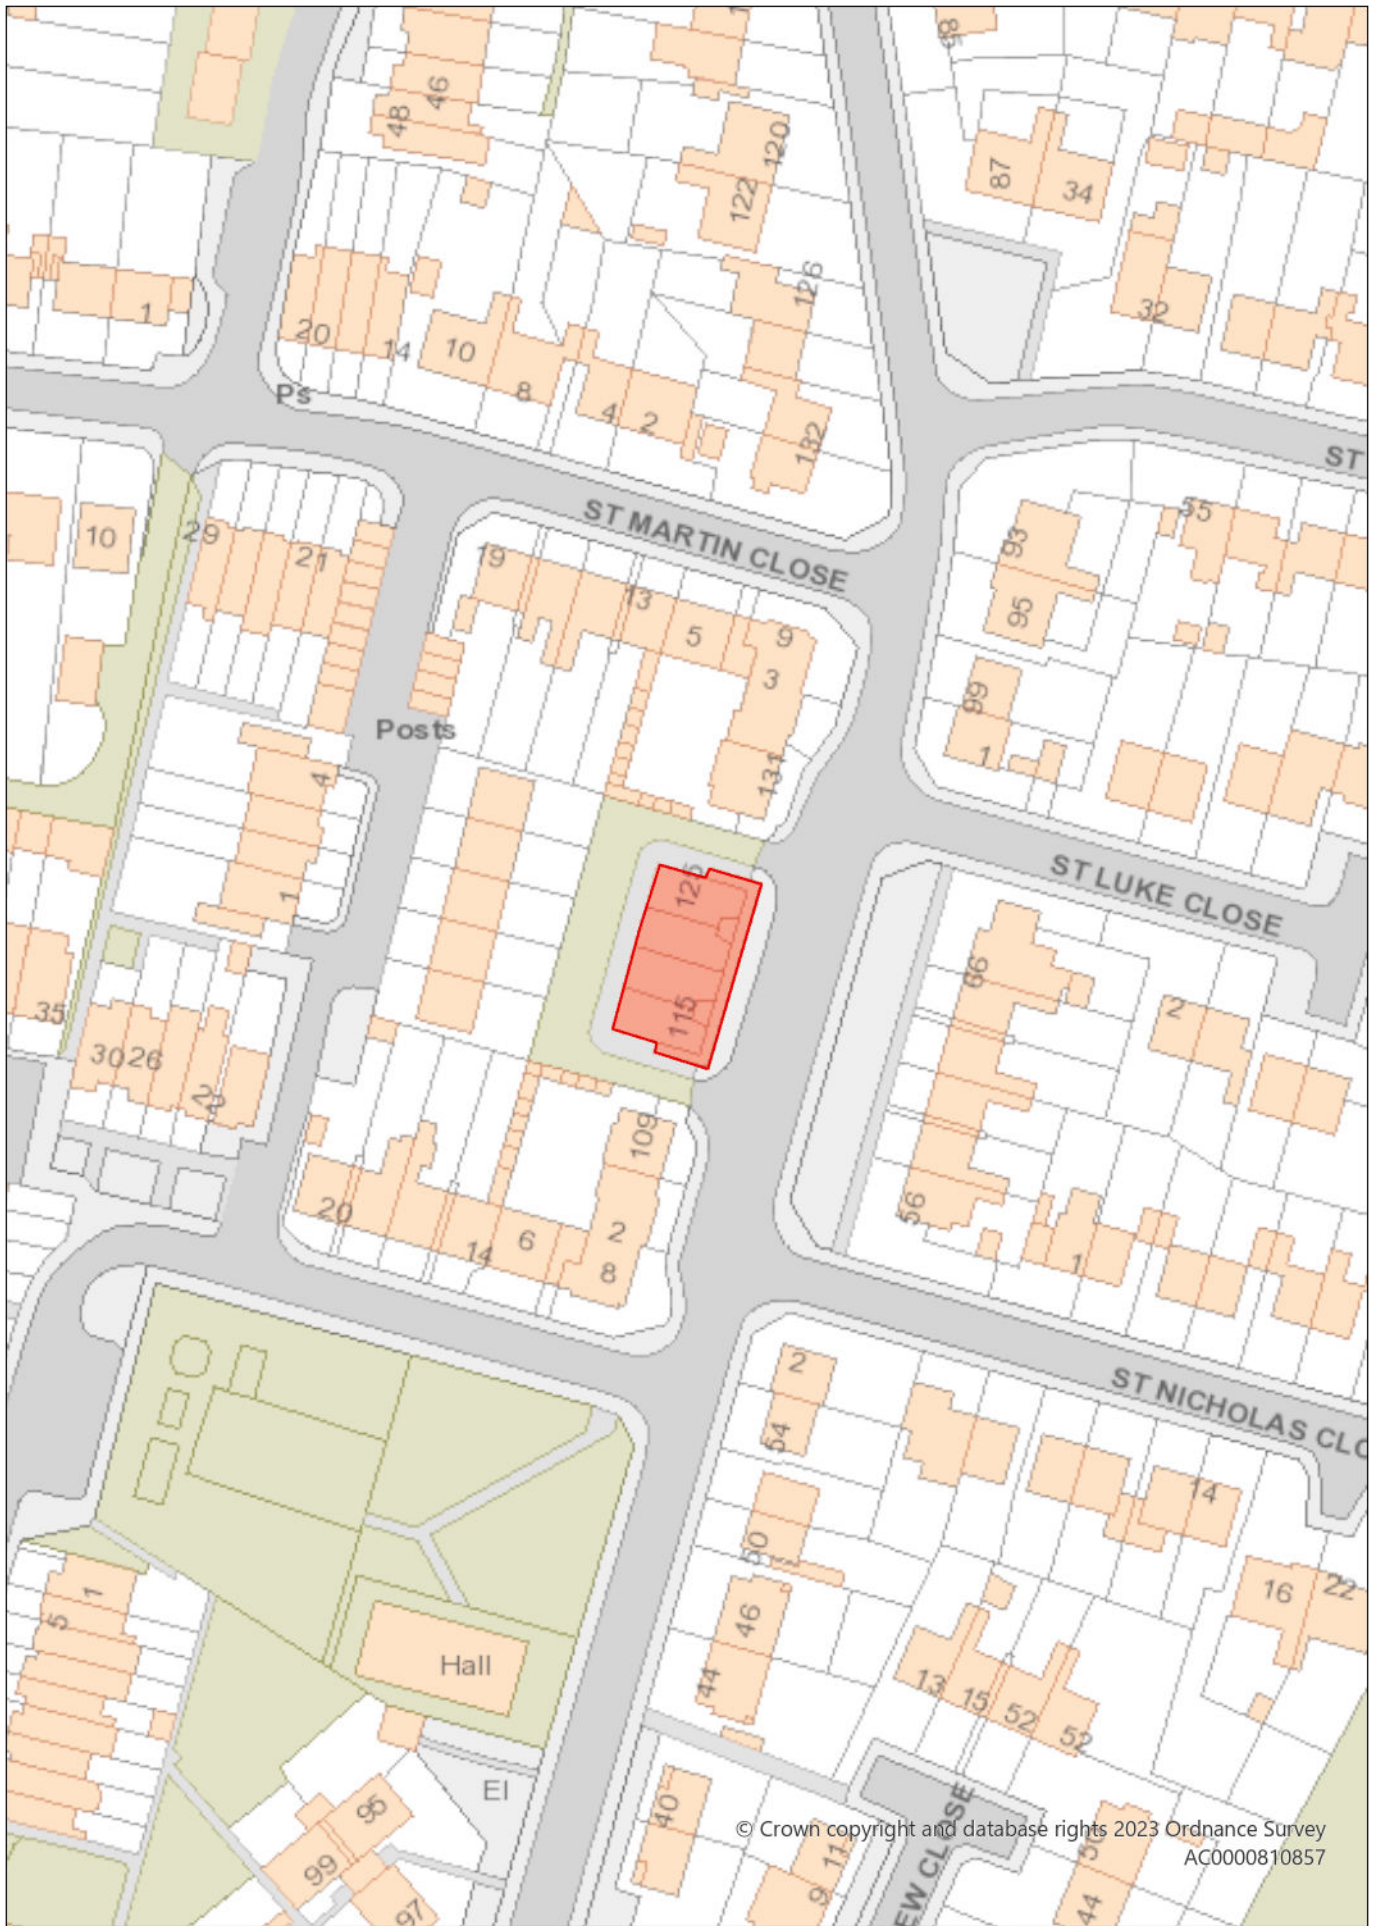

Field Heath Road
Local Parade

Article 4 Direction Class MA

**North Hyde Road/High Street - Harlington
Local Parade**

Article 4 Direction Class MA

Mulberry Crescent - West Drayton
Local Parade

 Article 4 Direction Class MA

© Crown copyright and database rights 2023 Ordnance Survey
AC0000810857

**Moorfield Road - Cowley Peachy
Local Parade**

Article 4 Direction Class MA

Lansbury Drive - Hayes
Local Parade

 Article 4 Direction Class MA

**Laurel Lane - West Drayton
Local Parade**

Article 4 Direction Class MA

© Crown copyright and database rights 2023 Ordnance Survey
AC0000810857

**Kingshill Avenue - Hayes
Local Parade**

Article 4 Direction Class MA