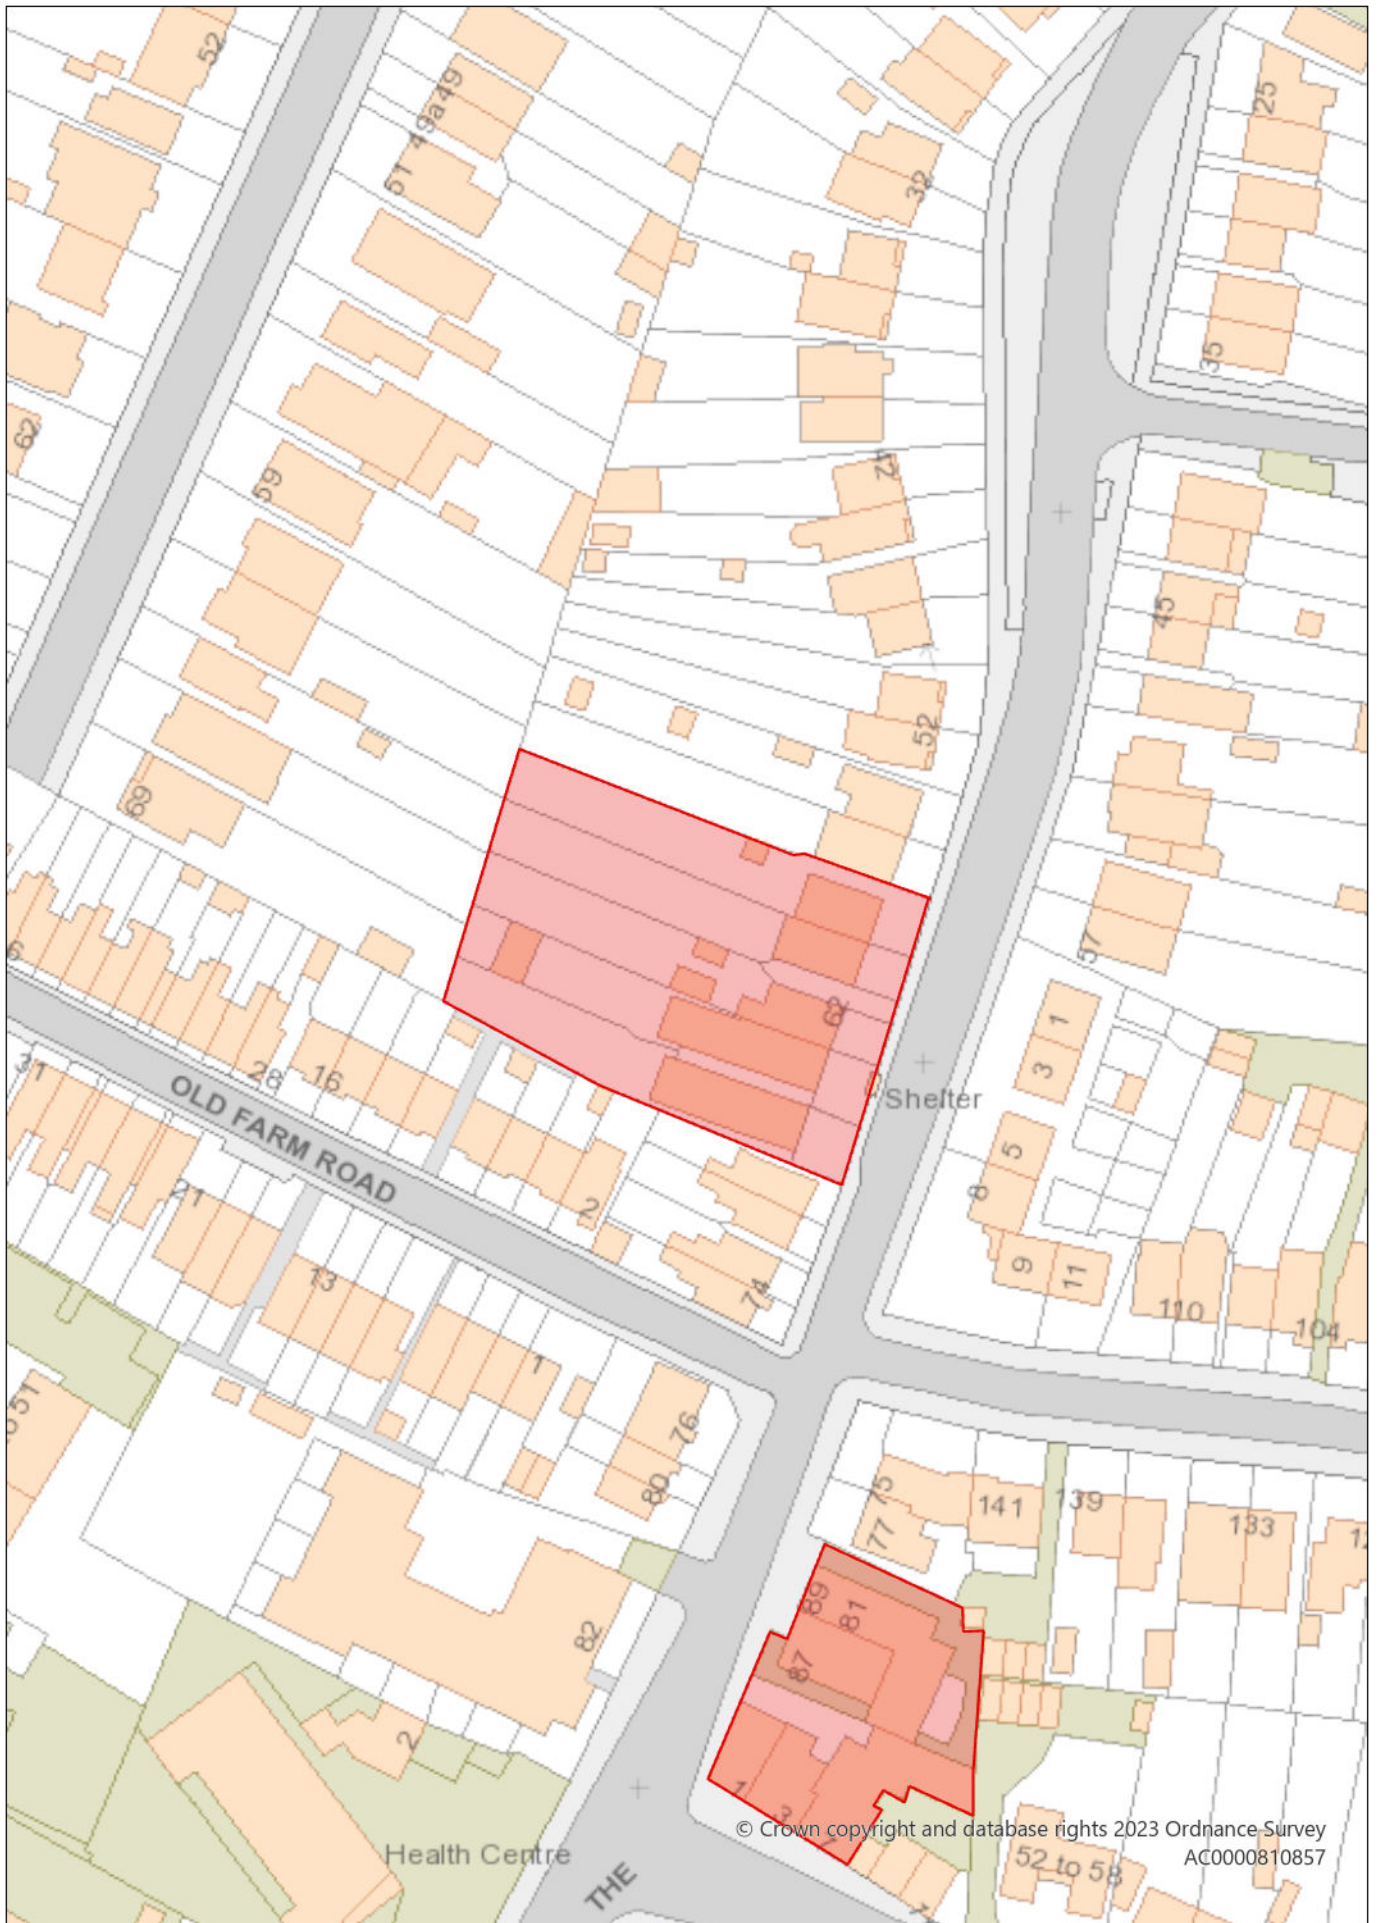

Article 4 Direction Class MA

© Crown copyright and database rights 2023 Ordnance Survey
AC0000810857

**Bath Road - Harmondsworth
Local Parade**

Article 4 Direction Class MA

18-28 Clowley Road - Uxbridge
Local Parade

Article 4 Direction Class MA

© Crown copyright and database rights 2023 Ordnance Survey
AC0000810857

124-152 Uxbridge Road - Hayes
Local Parade

Article 4 Direction Class MA

98-118 Clowley Road - Uxbridge
Local Parade

Article 4 Direction Class MA

58-66 Swan Road - West Drayton
Local Parade

 Article 4 Direction Class MA

41-47 Sipson Road - Sipson
Local Parade

 Article 4 Direction Class MA

© Crown copyright and database rights 2023 Ordnance Survey
AC0000810857