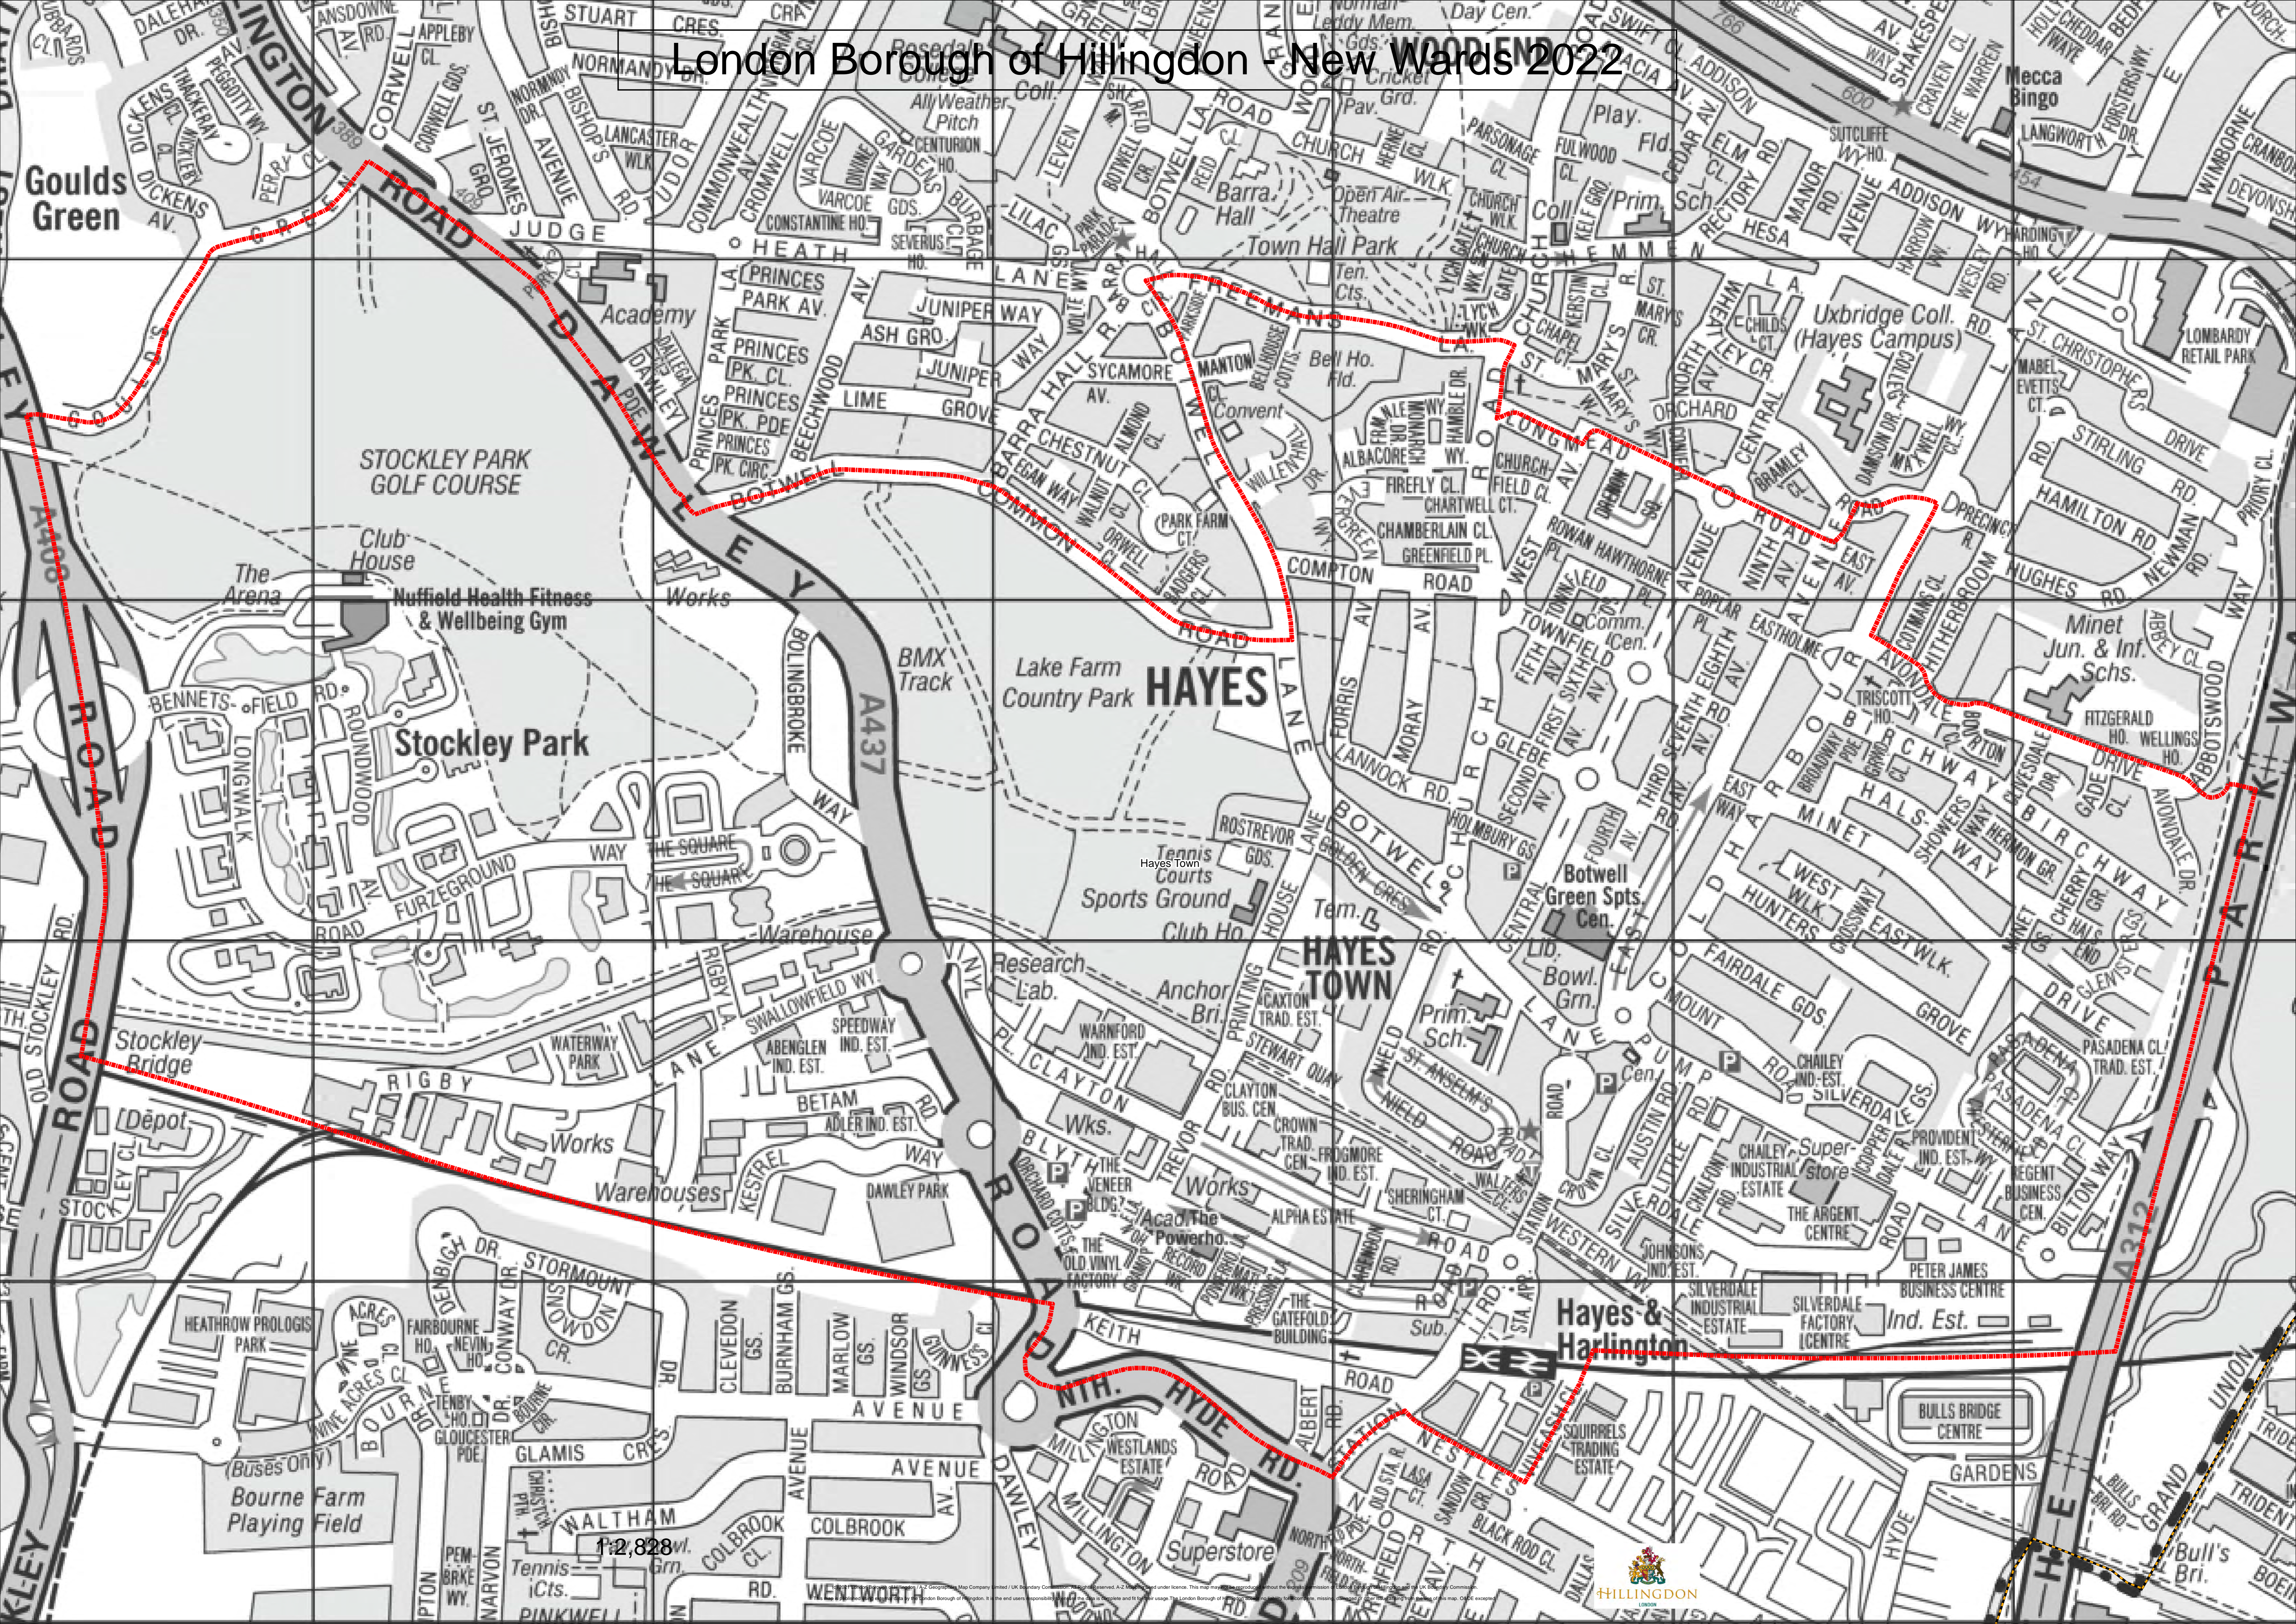

London Borough of Hillingdon - New Wards 2022

1:2,828