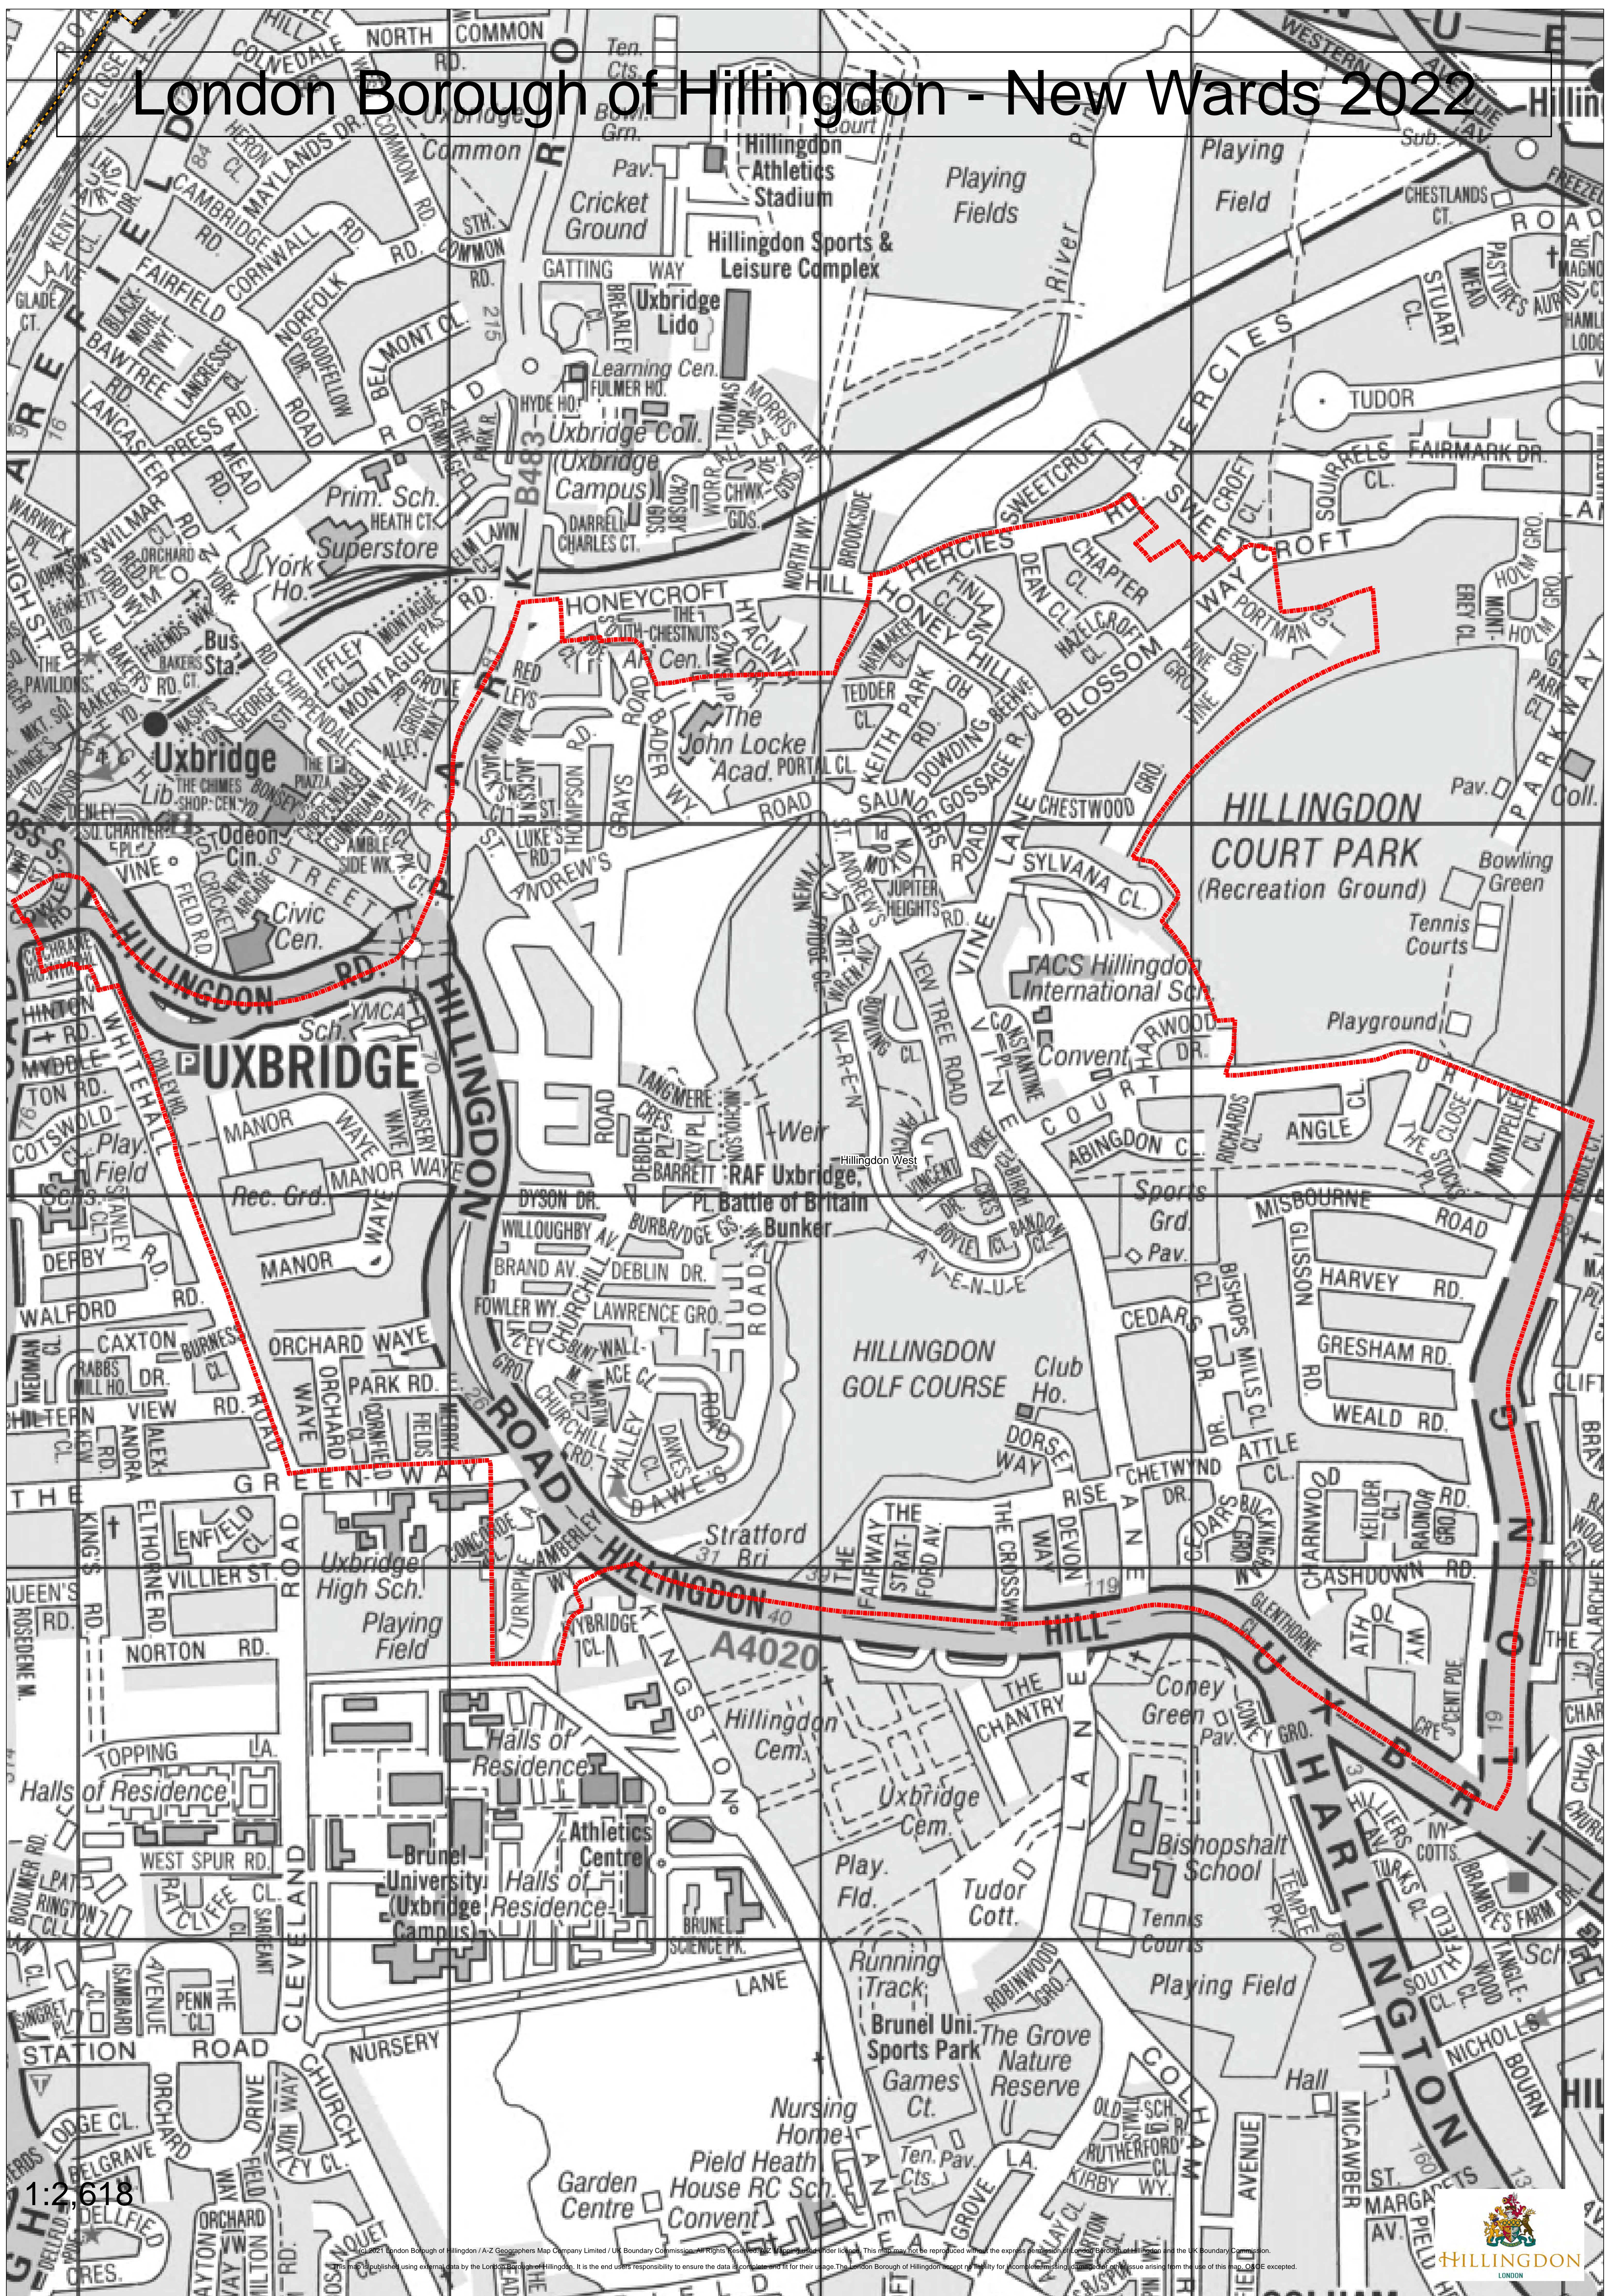

London Borough of Hillingdon - New Wards 2022

1:2,618