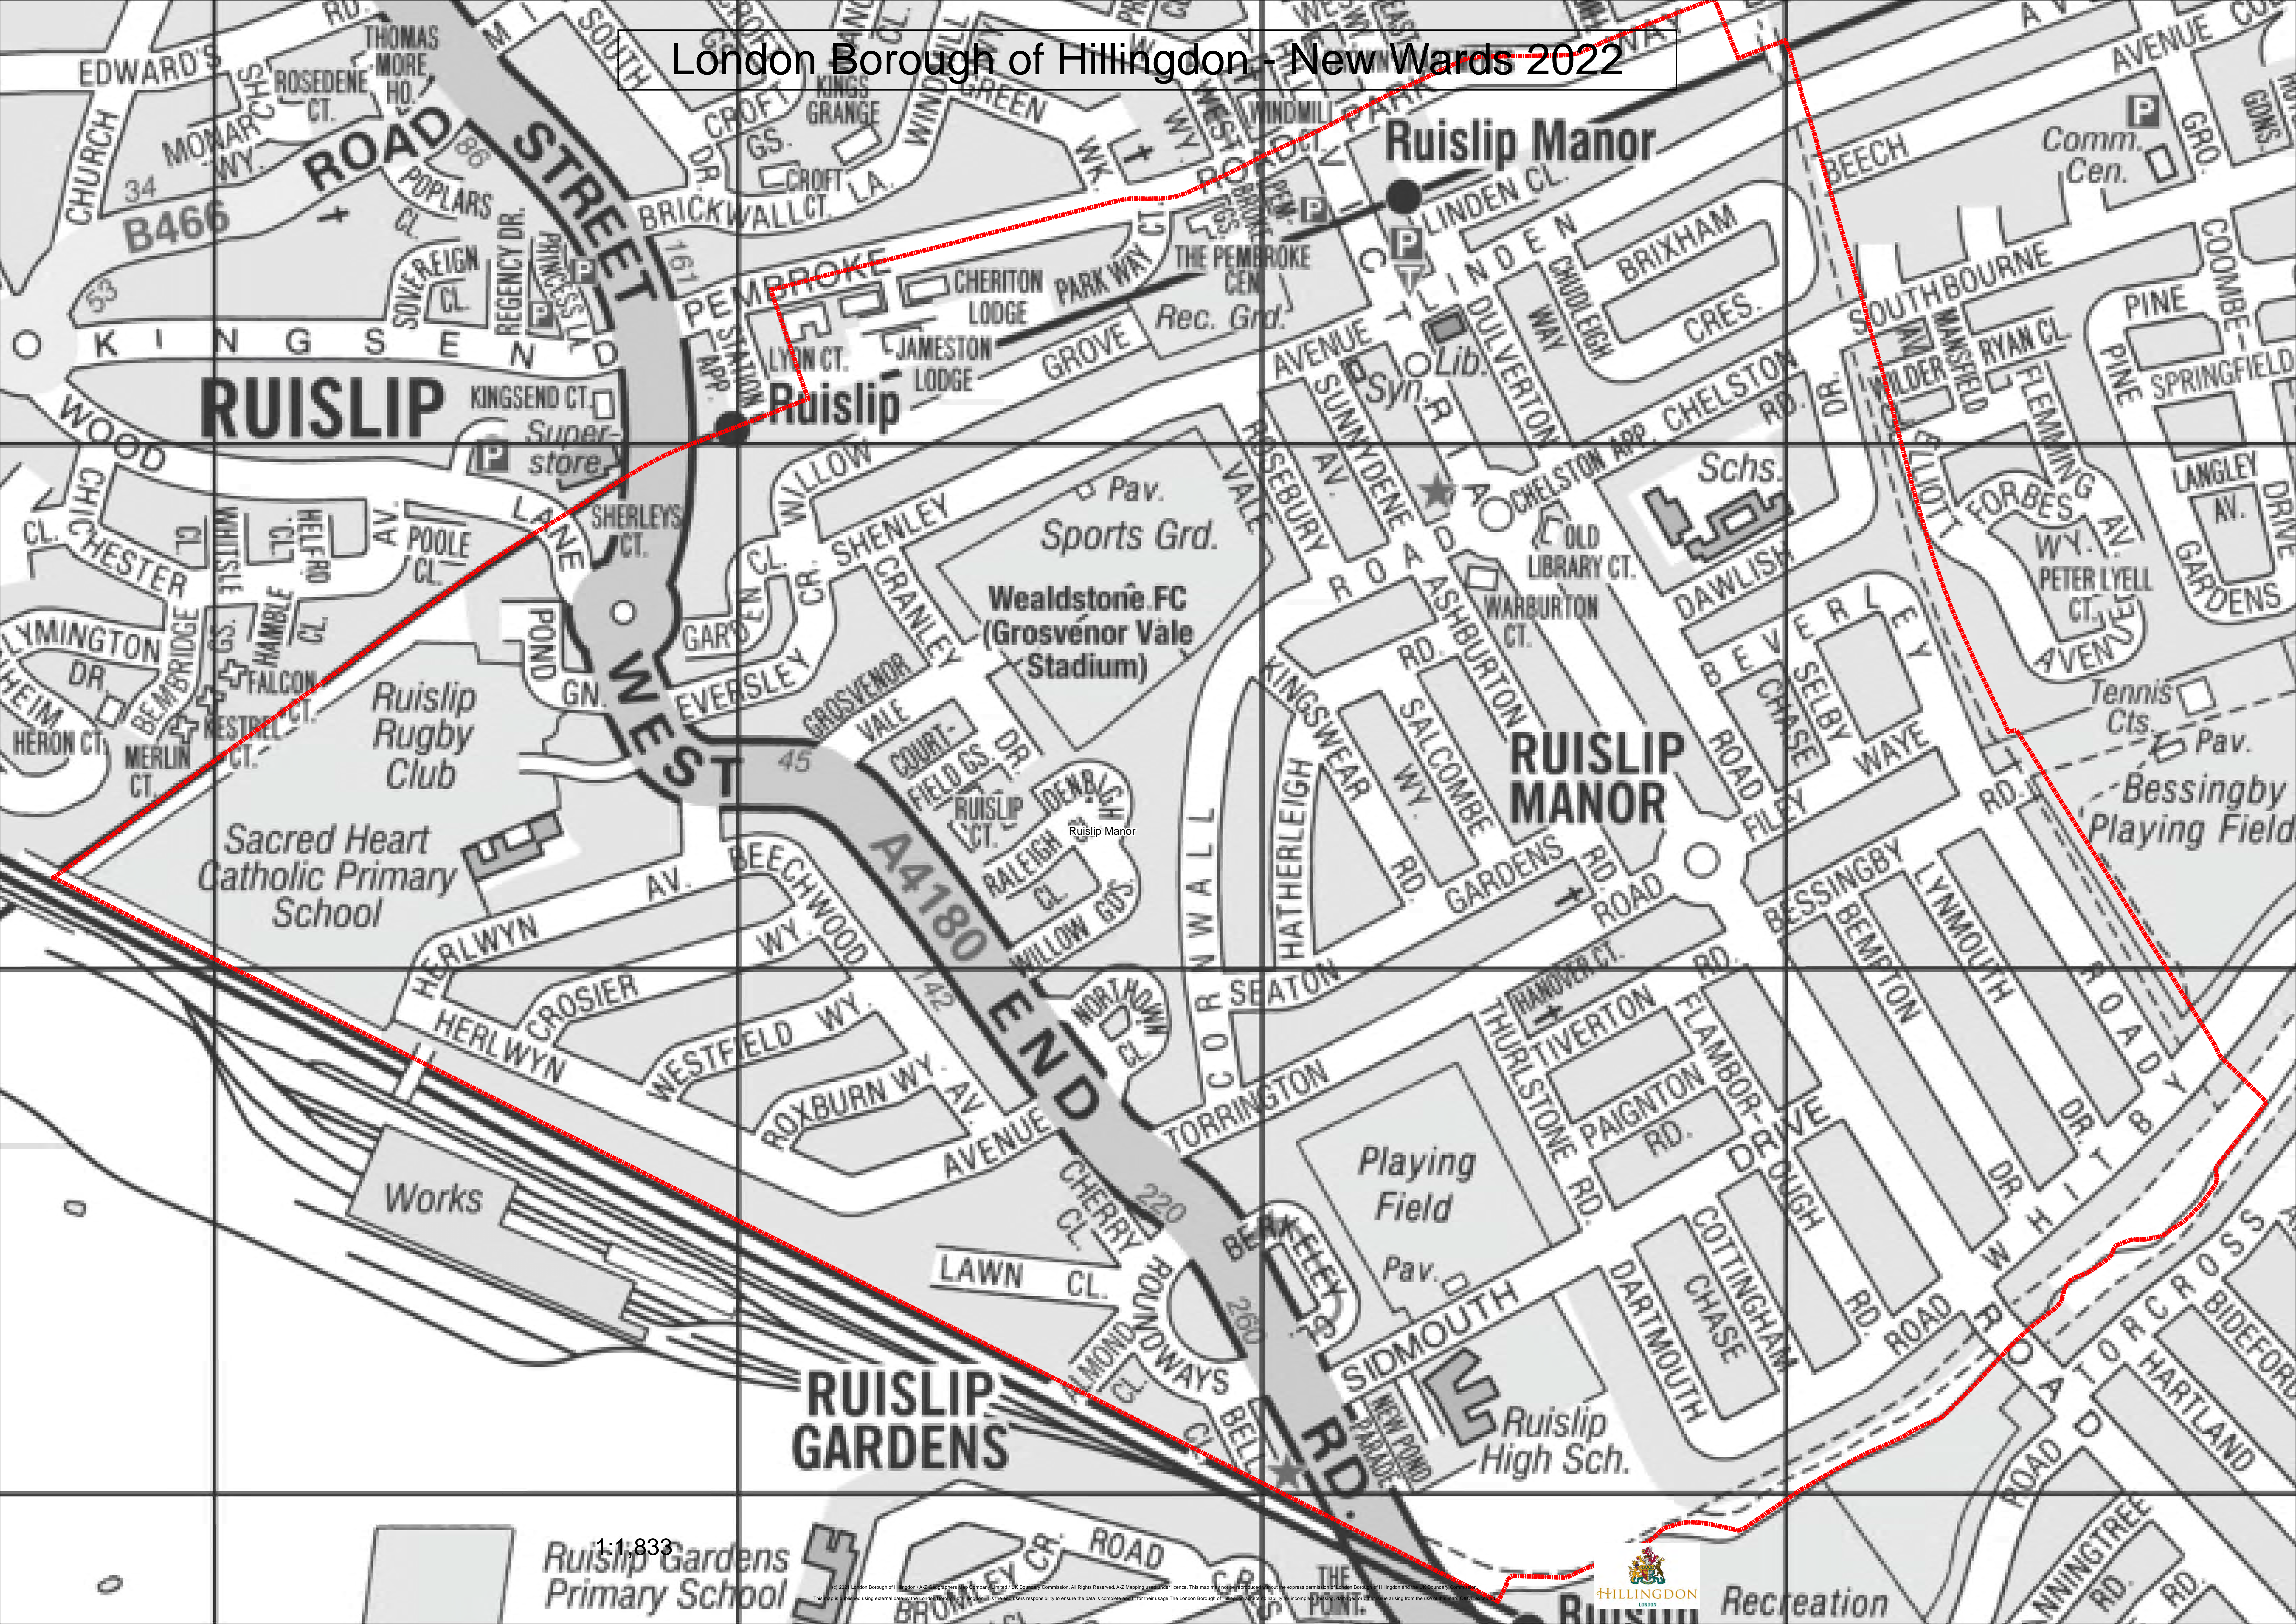

London Borough of Hillingdon - New Wards 2022

1:1,833

Ruislip Gardens Primary School

Recreation