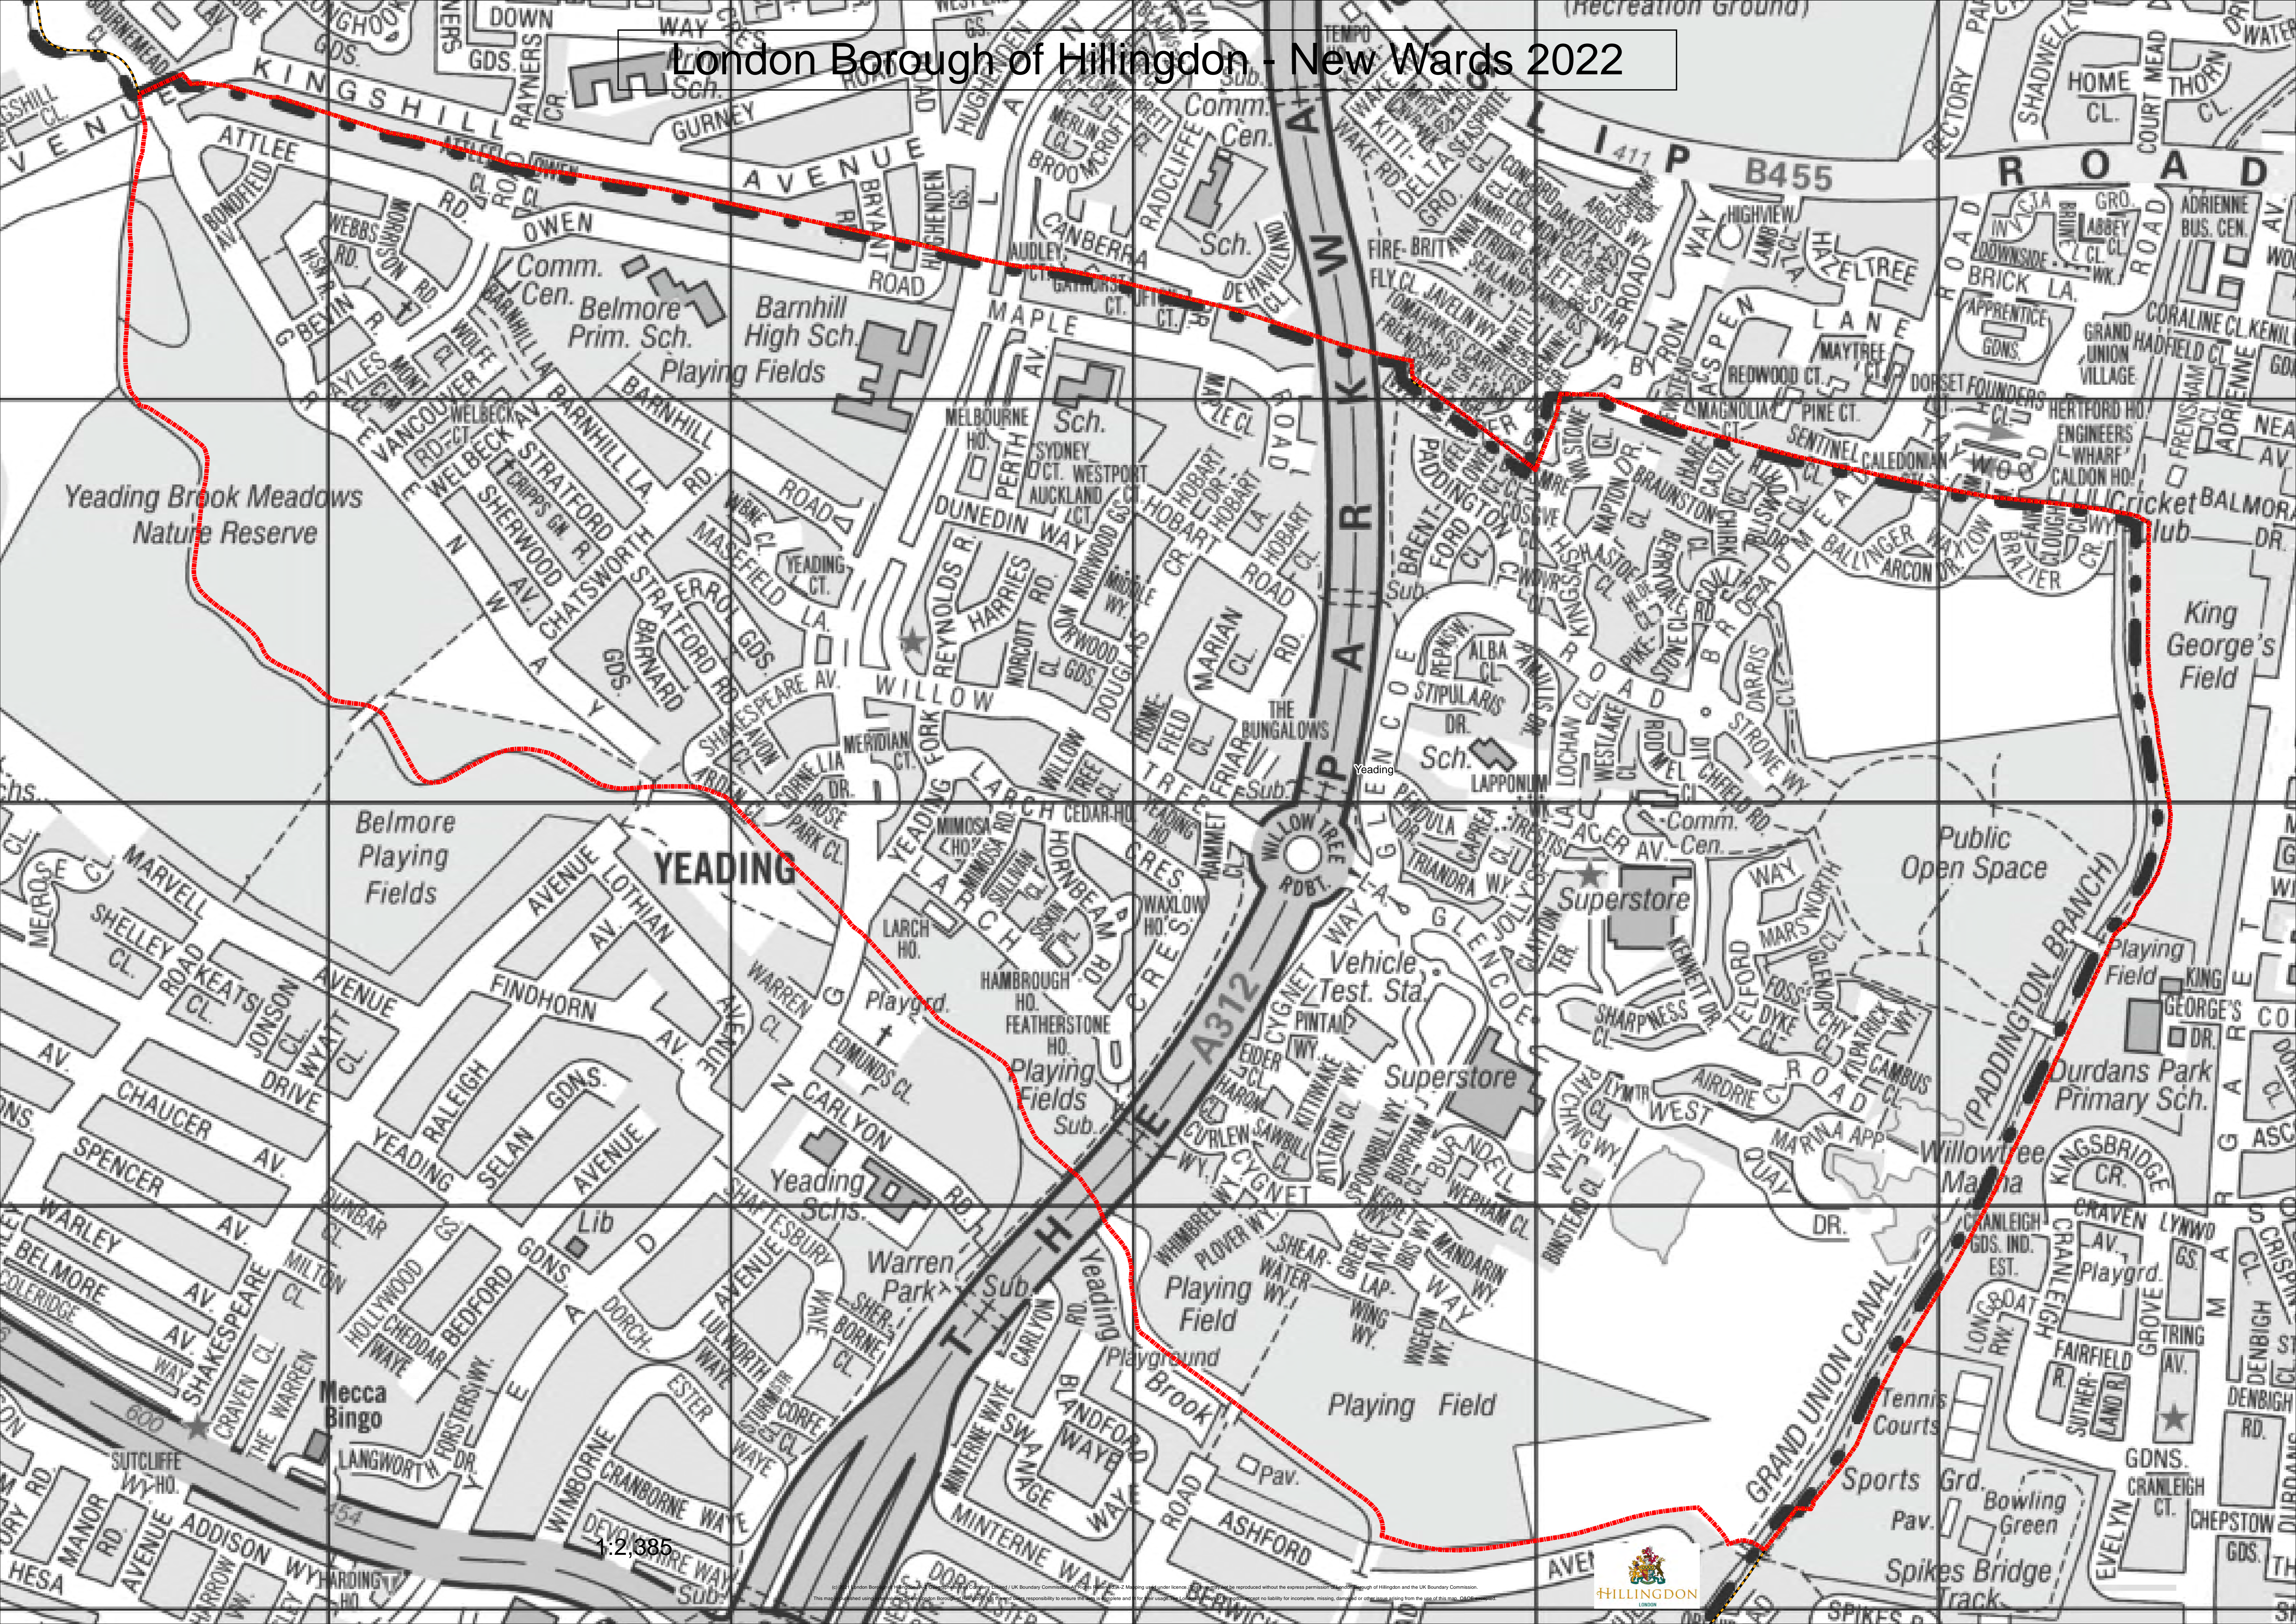

London Borough of Hillingdon - New Wards 2022

Yeadon Brook Meadows Nature Reserve

Belmore Playing Fields

YEADING

Yeadon Sch.

Superstore

Playing Field

Public Open Space

King George's Field

Durdans Park Primary Sch.

1:2,000