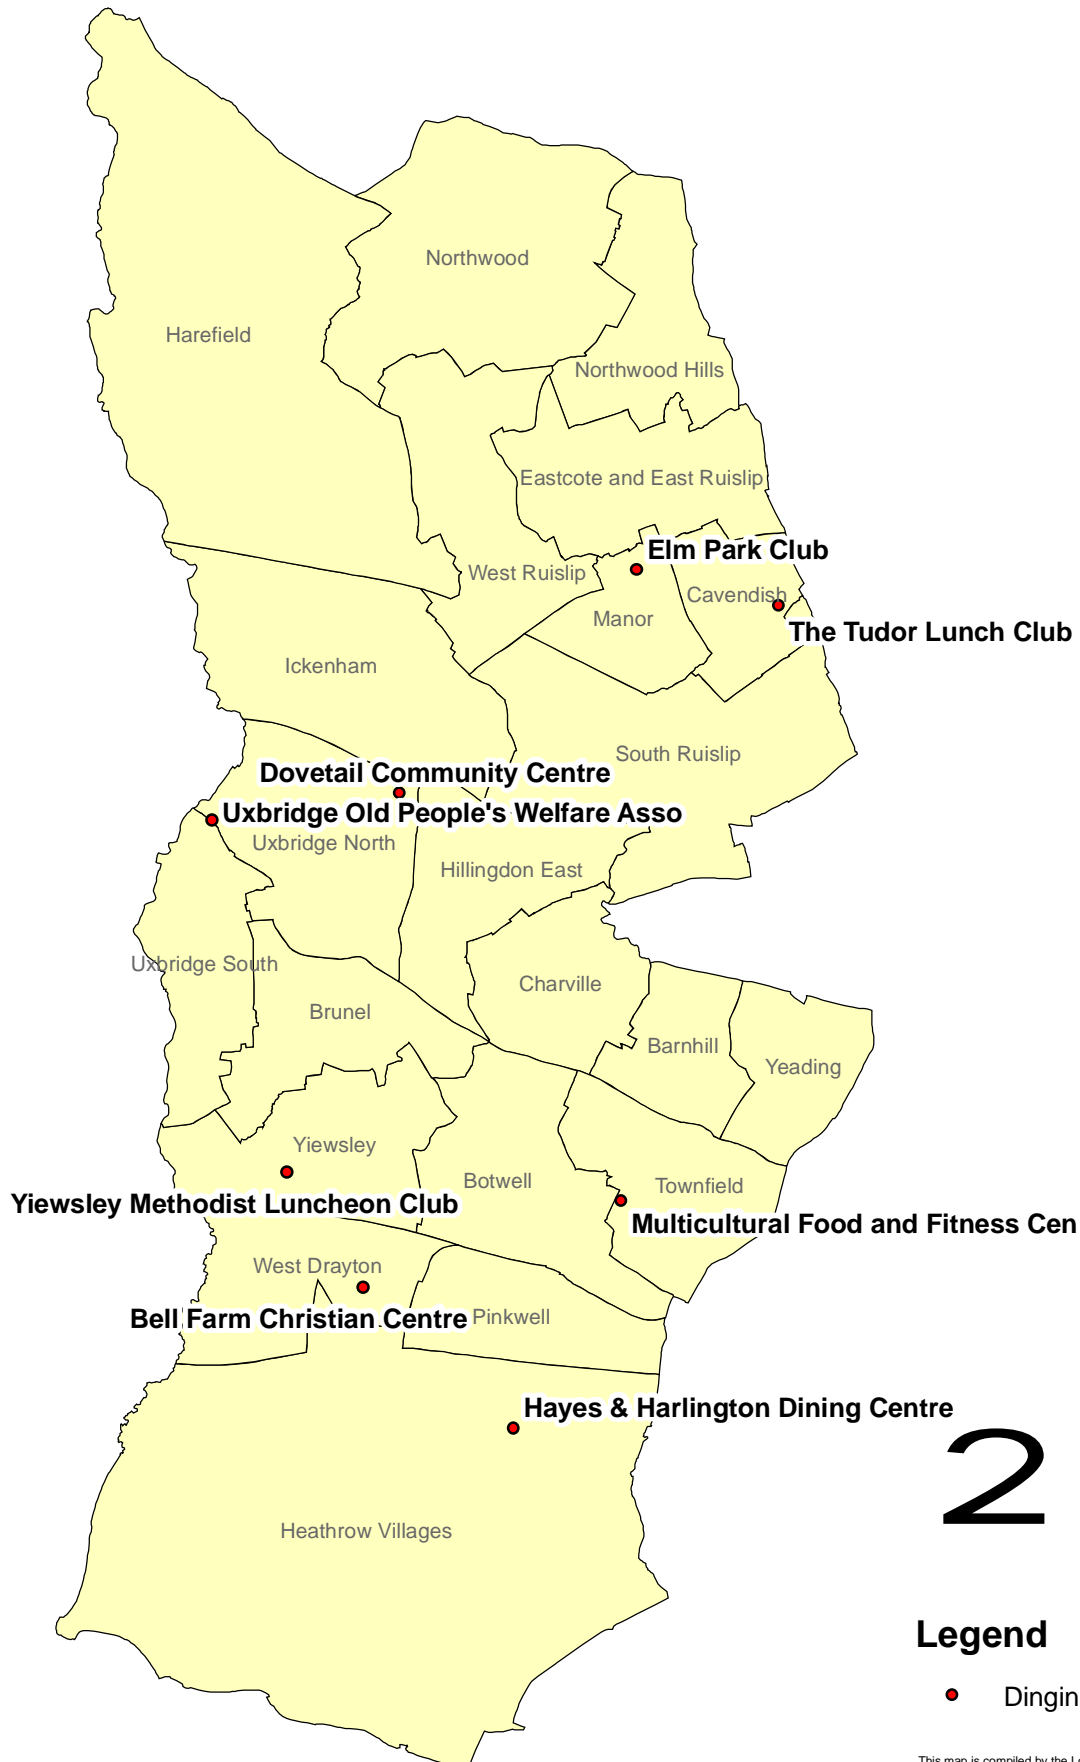

Dining Centres in Hillingdon (displayed by Ward level) as at 04/09/2007

2

Legend

- Dining Centre