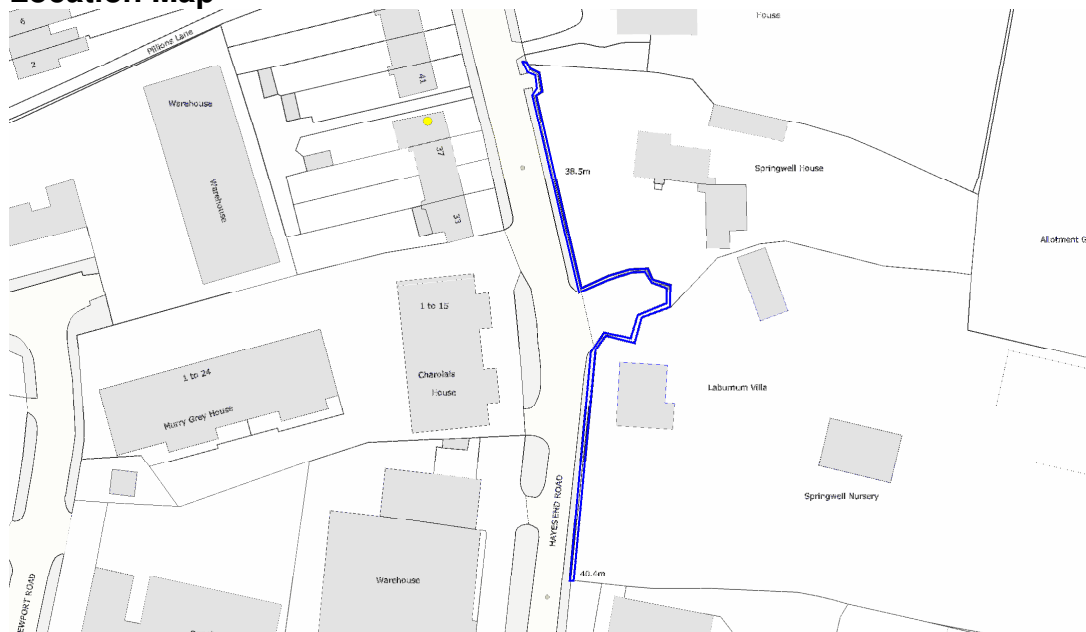

Building Name/No:	Wall to W of grounds of Laburnum Villa	Serial no:	087
Address:	Hayes End Road, UB4 8EH		
Ward:	Charville	Use:	Enclosure

Photograph

Statement of significance/ Reasons for designation

Architectural: Late 18th century red brick wall in Flemish bond.

Townscape: Contributes to local character, key feature in the street-scene.

Photograph date: September 2009

Location Map

© Crown copyright. London Borough of Hillingdon 100019283 2009

Authenticity (I c): 1; Architecture (II d): 2; Townscape (III f): 2

Total = 5

Included in the Local List