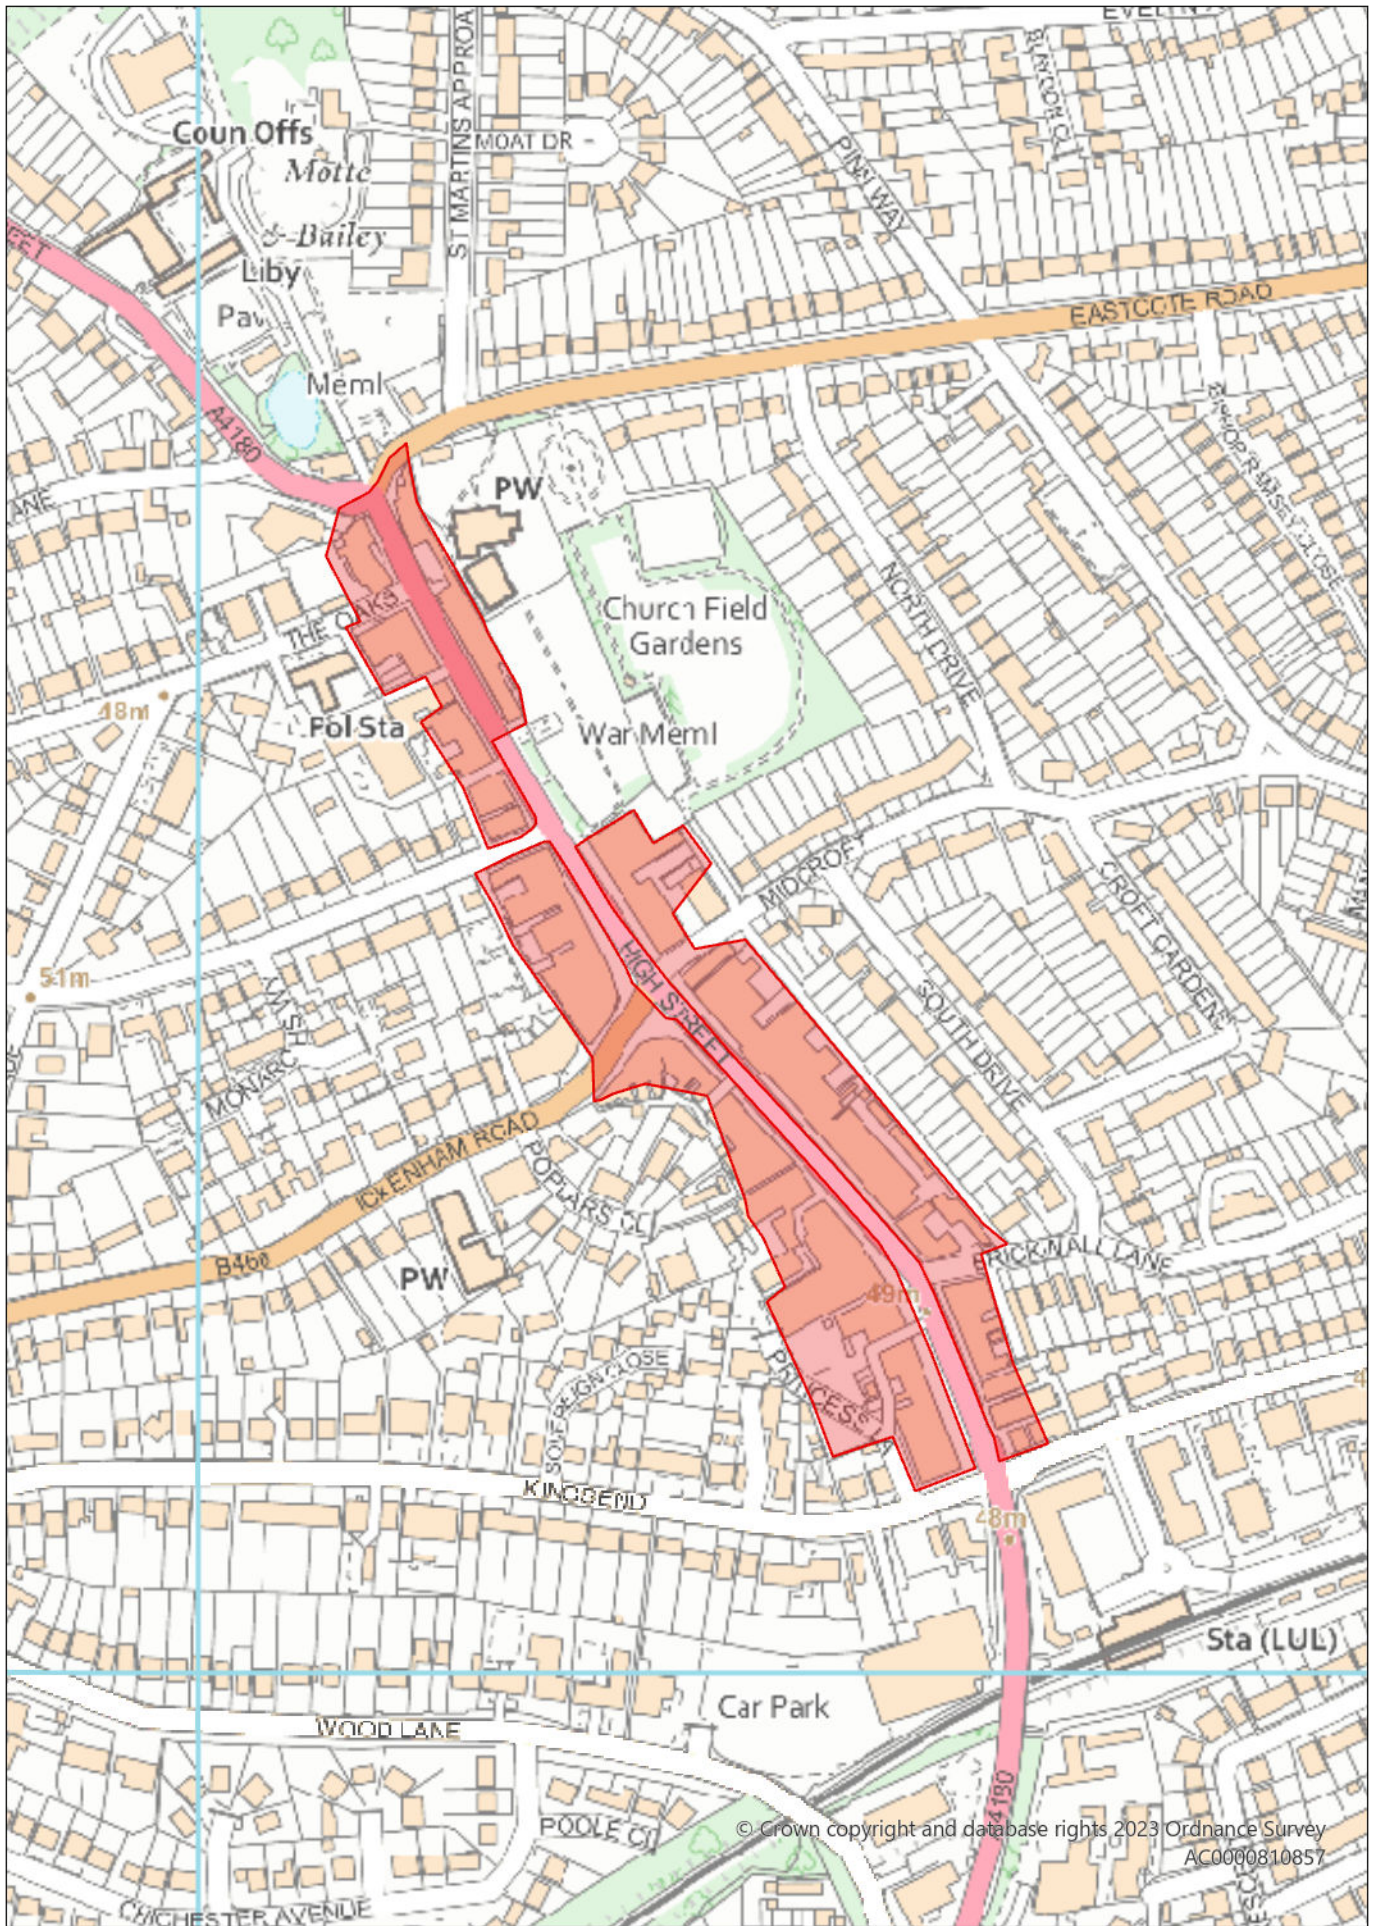

Green Lane (Northwood)
 Primary and secondary frontages in District Town Centres

Article 4 Direction Class MA

Viewsley - West Drayton
 Primary and secondary frontages in District Town Centres

Article 4 Direction Class MA

Ruislip
Primary and secondary frontages in District Town Centres

Article 4 Direction Class MA

© Crown copyright and database rights 2023 Ordnance Survey
 AC0000810857

© Crown copyright and database rights 2023 Ordnance Survey
AC0000810857

Hayes
Primary and secondary frontages in District Town Centres

Article 4 Direction Class MA

© Crown copyright and database rights 2023 Ordnance Survey
AC0000810857

Eastcote
Primary and secondary frontages in District Town Centres

Article 4 Direction Class MA