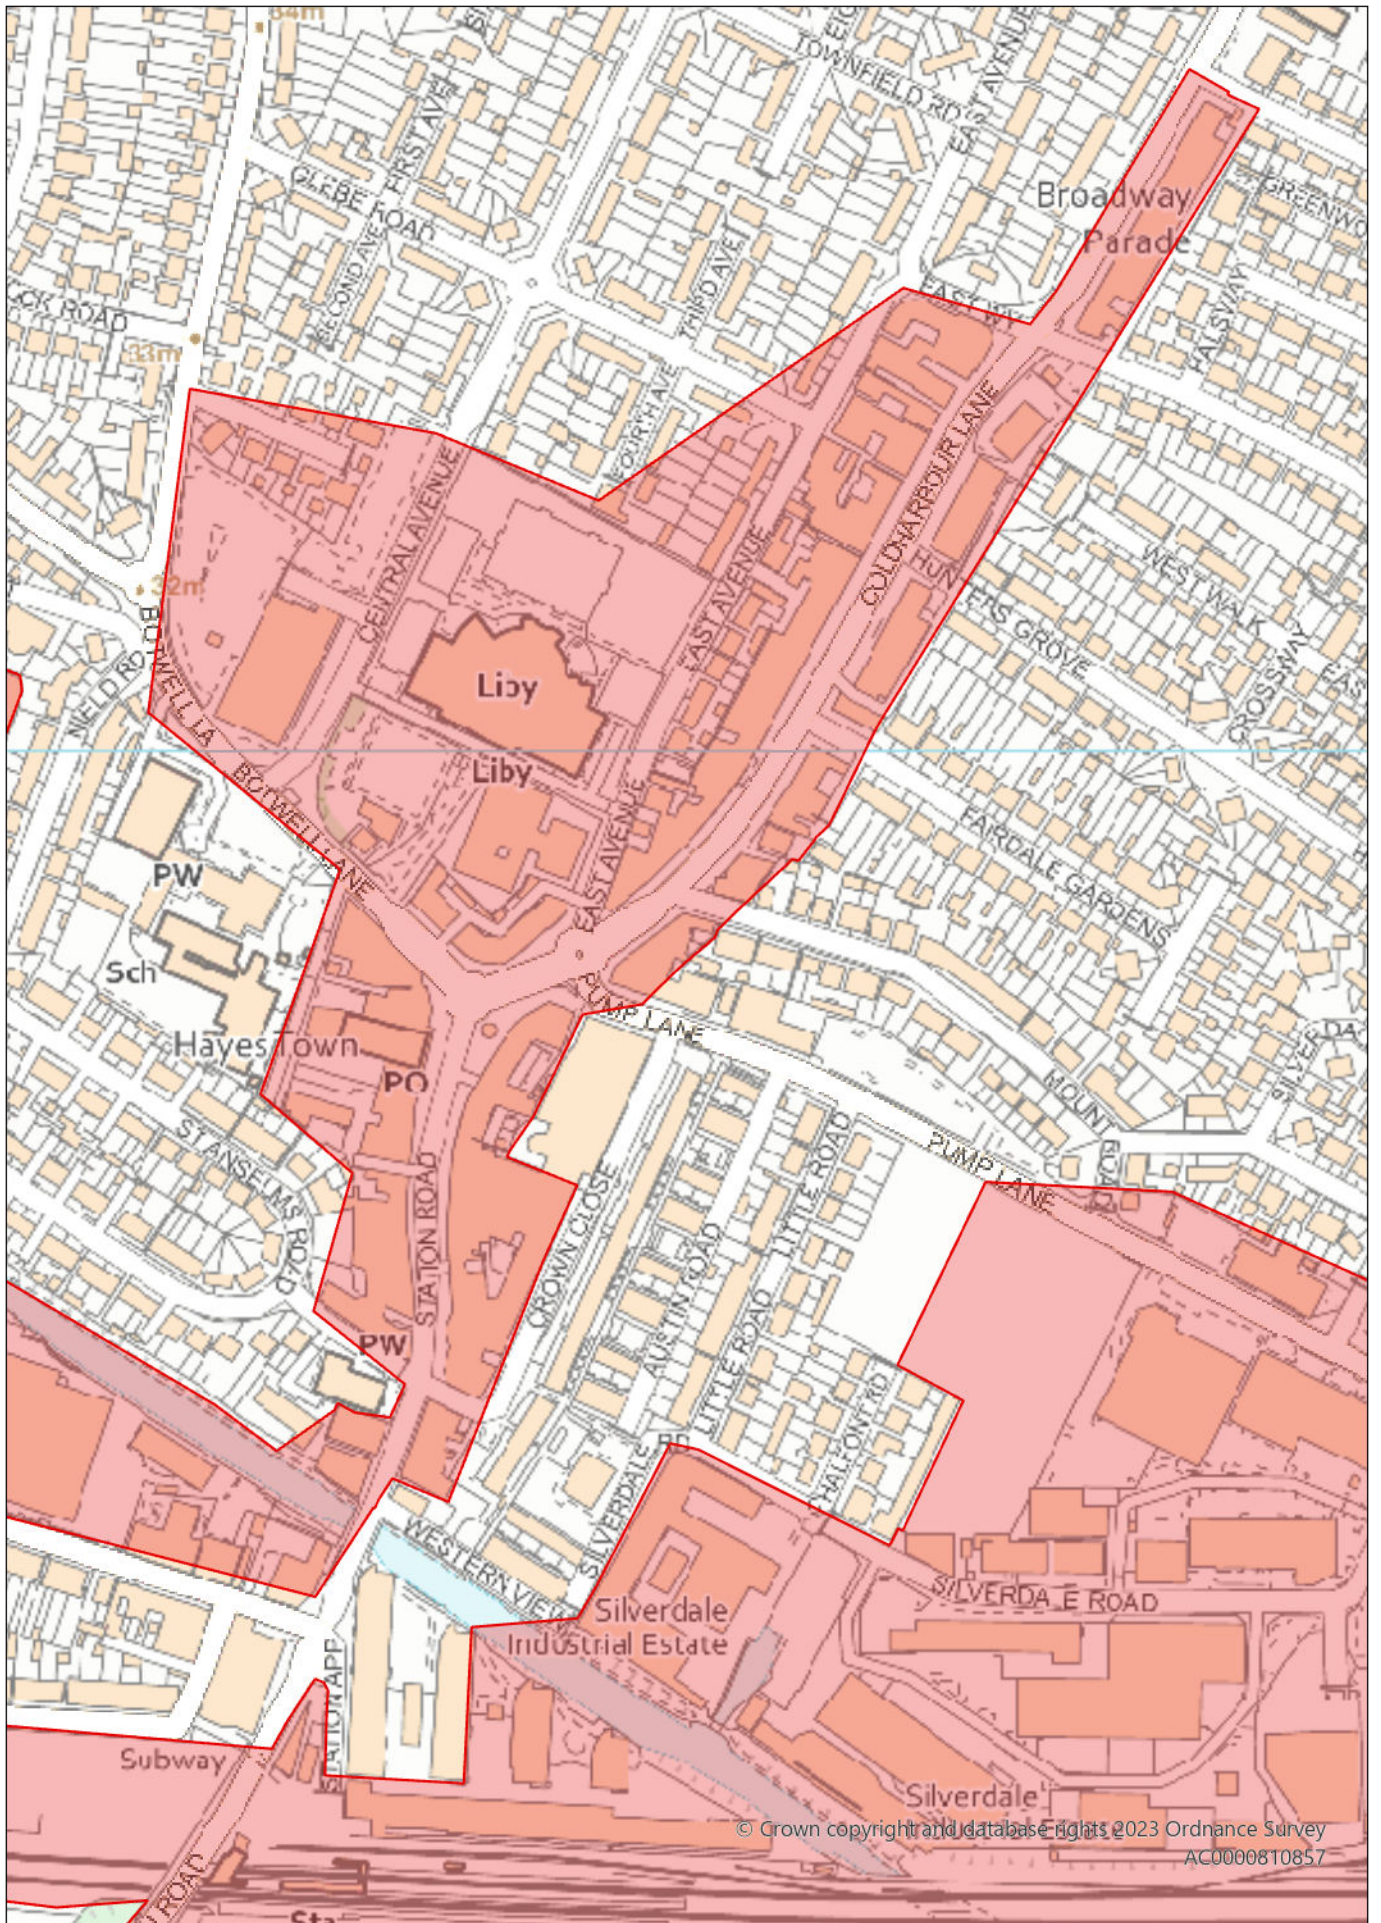

Green Lane (Northwood)
 Primary and secondary frontages in District Town Centres

Article 4 Direction Class MA

Viewsley - West Drayton
 Primary and secondary frontages in District Town Centres

Article 4 Direction Class MA

Ruislip
Primary and secondary frontages in District Town Centres

Article 4 Direction Class MA

© Crown copyright and database rights 2023 Ordnance Survey
 AC0000810857

© Crown copyright and database rights 2023 Ordnance Survey
AC0000810857

Hayes
Primary and secondary frontages in District Town Centres

Article 4 Direction Class MA

© Crown copyright and database rights 2023 Ordnance Survey
AC0000810857

Eastcote
Primary and secondary frontages in District Town Centres

Article 4 Direction Class MA