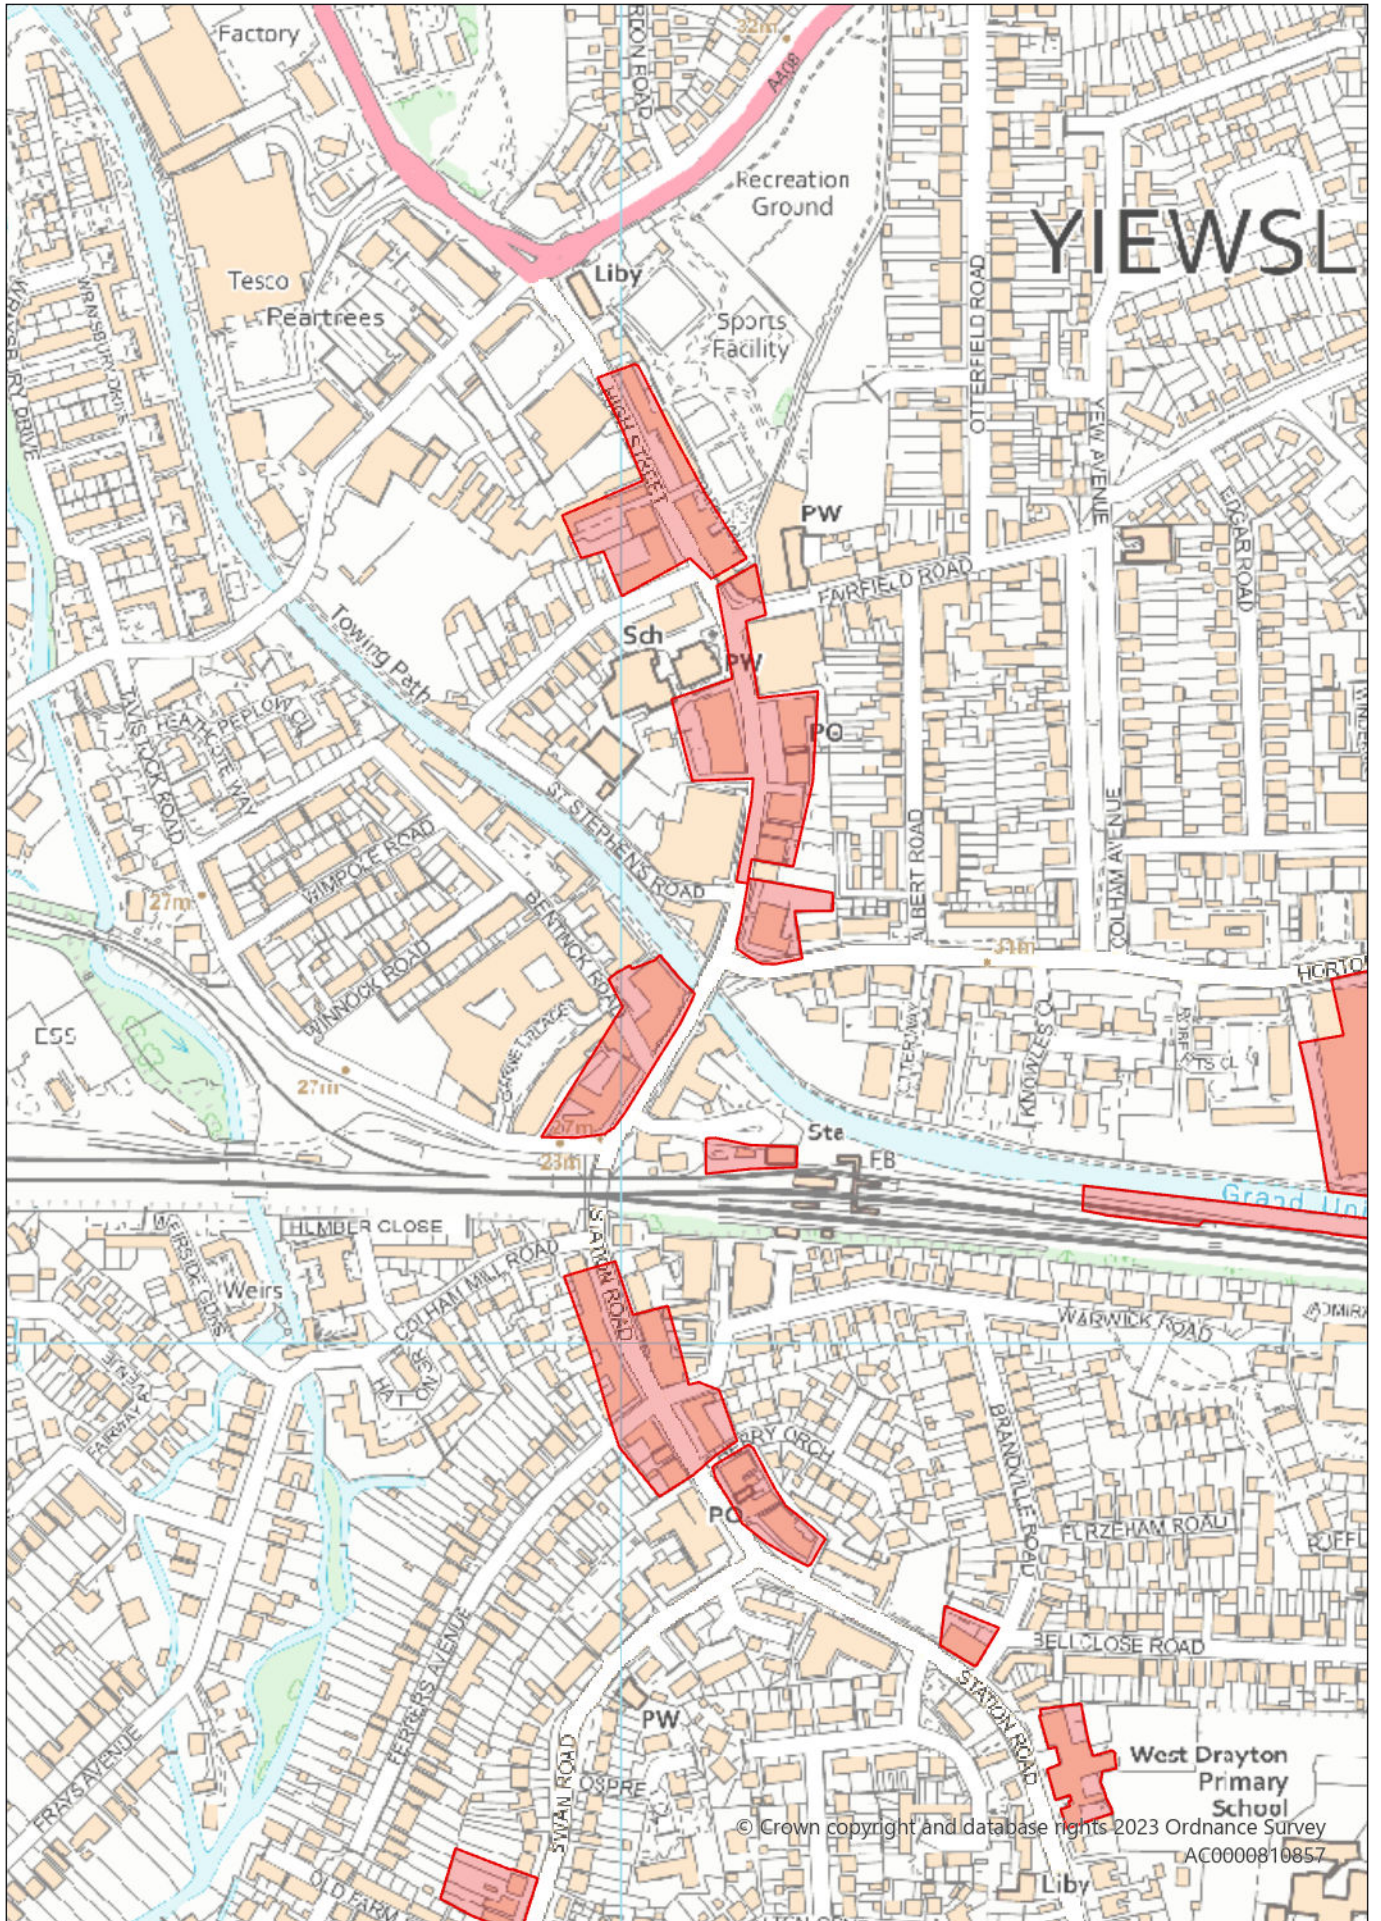

Green Lane (Northwood)
 Primary and secondary frontages in District Town Centres

Article 4 Direction Class MA

Viewsley - West Drayton
 Primary and secondary frontages in District Town Centres

Article 4 Direction Class MA

Ruislip
Primary and secondary frontages in District Town Centres

Article 4 Direction Class MA

© Crown copyright and database rights 2023 Ordnance Survey
 AC0000810857

© Crown copyright and database rights 2023 Ordnance Survey
AC0000810857

Hayes
Primary and secondary frontages in District Town Centres

Article 4 Direction Class MA

© Crown copyright and database rights 2023 Ordnance Survey
AC0000810857

Eastcote
Primary and secondary frontages in District Town Centres

Article 4 Direction Class MA